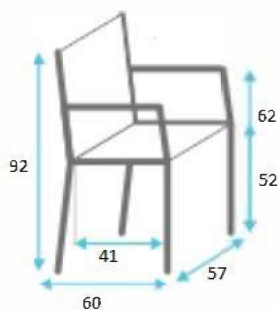

KENSINGTON B ARMCHAIR

SKU:CMMOAS-402-CDKENSIB2

	 FABRIC CONSUMPTION (M)				 LEATHER (M2)
	1 UN	2 UN	4 UN	6 UN	1 UN
SINGLE FABRIC	1.20	2.40	4.80	7.20	2.27

Dimensions:

Height: 92cm - 36.2 in

Width: 57cm - 22.4 in

Depth: 60cm - 23.6 in

Arm Height: 62cm - 24.4 in

Seat Height: 52cm - 20.5 in

Material:

Solid beech frame, with leather or upholstered seat and back.

Metal armrests available in brass, stainless steel or painted RAL finishes.