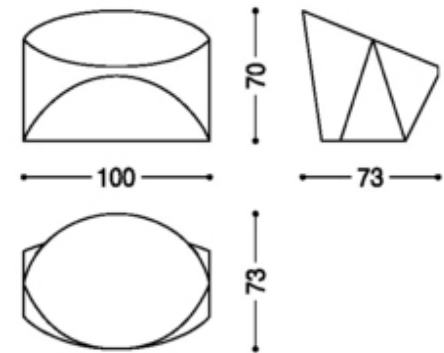

## Kairo Chair

SKU: RIMO20-402-Kairo Chair

Lounge Chair  
29.5"W x 28.75"D x 27.5"H

Armchair made from a single block of aromatic cedar. A sculptured monolith with an enveloping form and continuous line from the seat to the back. The products are made from completely natural leather and hand-finished without the addition of any treatment. Movements, cracks and changes in the appearance of the wood are intrinsic characteristics of these items and result from the natural settlement and diverse environmental conditions.

Diagrams above are shown in centimeters:  
100W x 73D x 70H