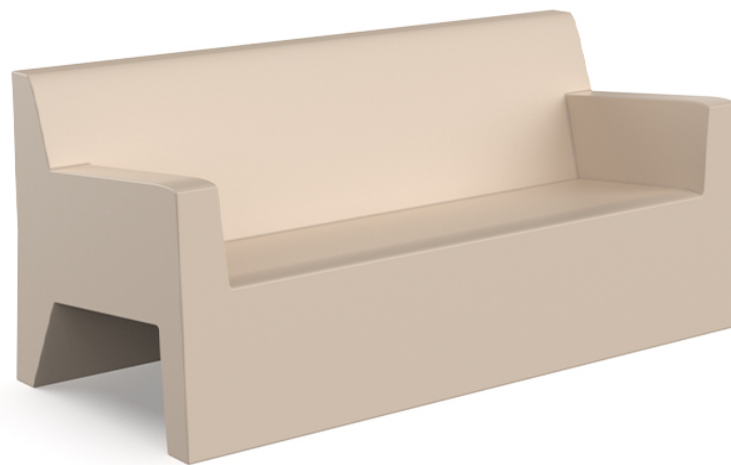

### Jut lounge chair

The Jut Collection, consists of different pieces of furniture for outdoors and modern and avant-garde interiors: lounge, sofa, armchair, chair, two tables of different sizes, stools and high table.

### Description

Made of polyethylene resin by rotational moulding. 100% Recyclable. Item suitable for indoor and outdoor use. Available in different finishes.

Weight: 20 Kg

## Jut sofa

The Jut Collection, consists of different pieces of furniture for outdoors and modern and avant-garde interiors: lounge, sofa, armchair, chair, armchair, two tables of different sizes, extendable table, stools and high table.

### Description

Made of polyethylene resin by rotational moulding. 100% Recyclable. Item suitable for indoor and outdoor use. Available in different finishes.

Weight: 40 Kg