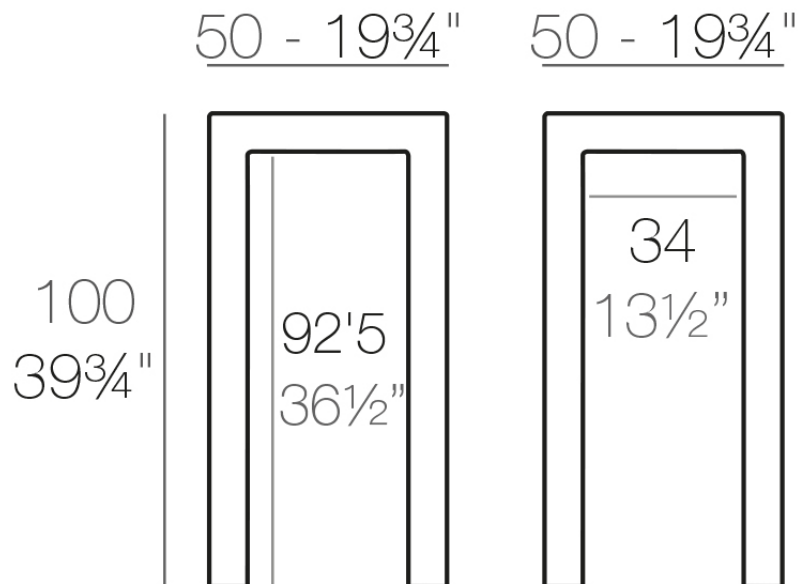

Info

Description

Made of polyethylene resin by rotational moulding. 100% Recyclable. Item suitable for indoor and outdoor use. Available in different finishes.

Weight: 11 Kg

JUT Mesa Alta
JUT Bar Table