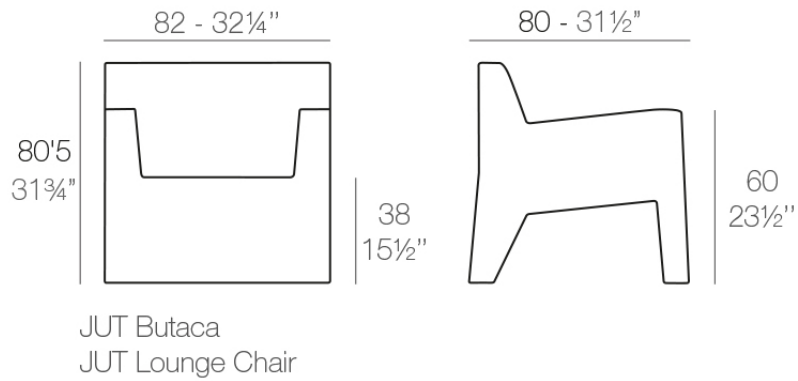

### Jut lounge chair

The Jut Collection, consists of different pieces of furniture for outdoors and modern and avant-garde interiors: lounge, sofa, armchair, chair, two tables of different sizes, stools and high table.

### Description

Made of polyethylene resin by rotational moulding. 100% Recyclable. Item suitable for indoor and outdoor use. Available in different finishes.

Weight: 20 Kg