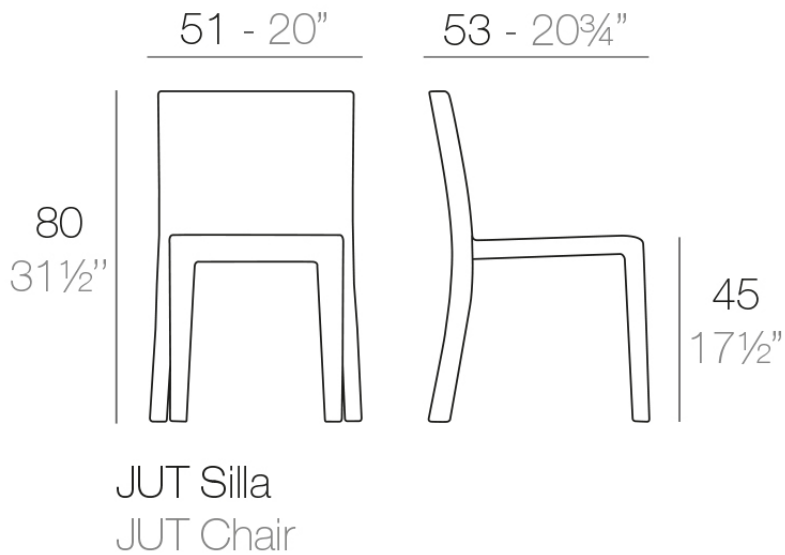

Info

Description

Made of polyethylene resin by rotational moulding. 100% Recyclable. Item suitable for indoor and outdoor use. Available in different finishes.

Weight: 6 Kg