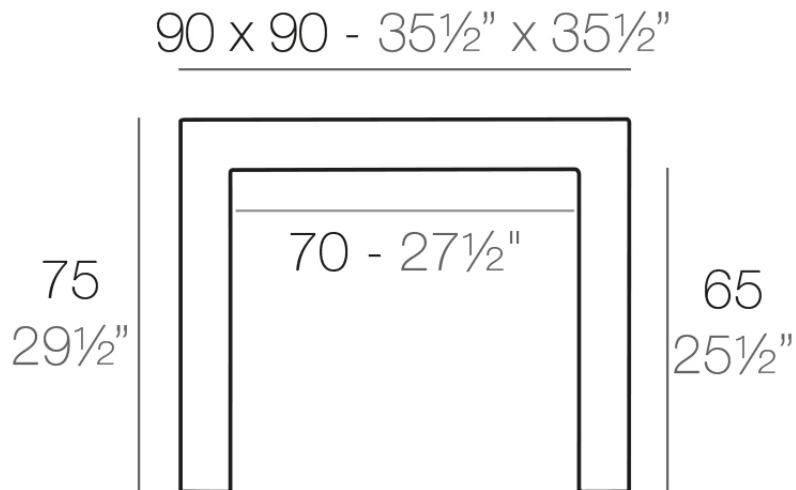

Info

Description

Made of polyethylene resin by rotational moulding. 100% Recyclable. Item suitable for indoor and outdoor use. Available in different finishes.

Weight: 18 Kg

JUT Mesa 90x90

JUT Table 35½"x35½"