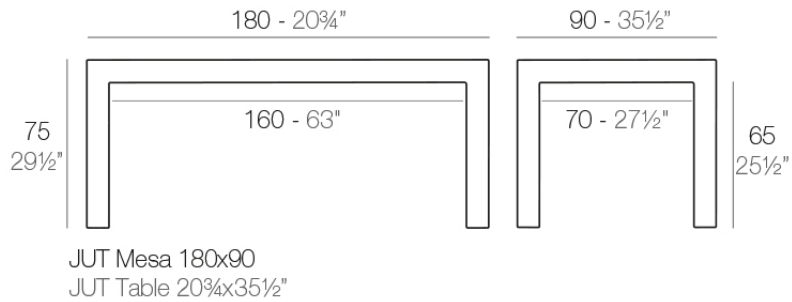

Info

Description

Made of polyethylene resin by rotational moulding. 100% Recyclable. Item suitable for indoor and outdoor use. Available in different finishes.

Weight: 40 Kg