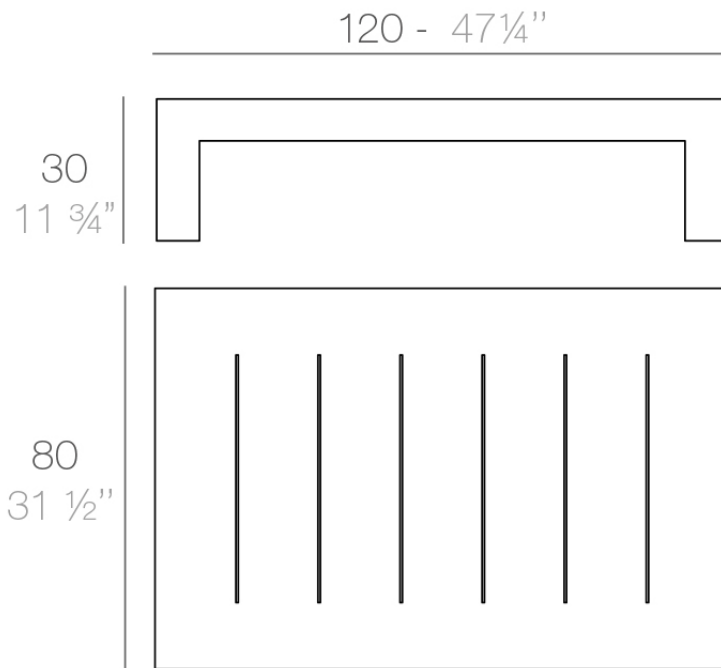

Info

Description

Made of polyethylene resin by rotational moulding. 100% Recyclable. Item suitable for indoor and outdoor use. Available in different finishes.

Weight: 16 Kg

JUT Mesa Baja 120 x 80
JUT Low Table 47 1/4" x 31 1/2"