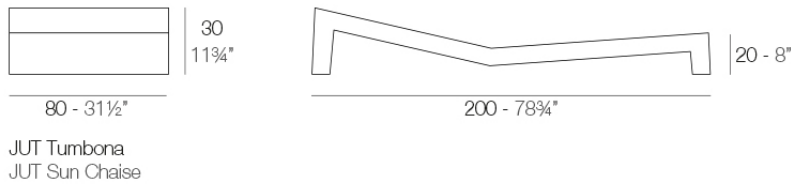

Info

Description

Made of polyethylene resin by rotational moulding. 100% Recyclable. Item suitable for indoor and outdoor use. Available in different finishes.

Weight: 30 Kg