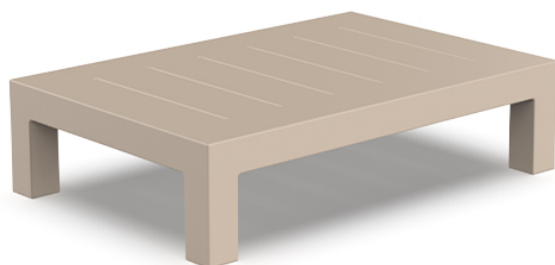

### Description

Made of polyethylene resin by rotational moulding. 100% Recyclable. Item suitable for indoor and outdoor use. Available in different finishes.

Weight: 18 Kg

JUT Mesa 90x90

JUT Table 35½"x35½"

## Jut coffee table 120x80x30

The Jut Collection, consists of different pieces of furniture for outdoors and modern and avant-garde interiors: lounge, sofa, armchair, chair, armchair, two tables of different sizes, extendable table, stools and high table.