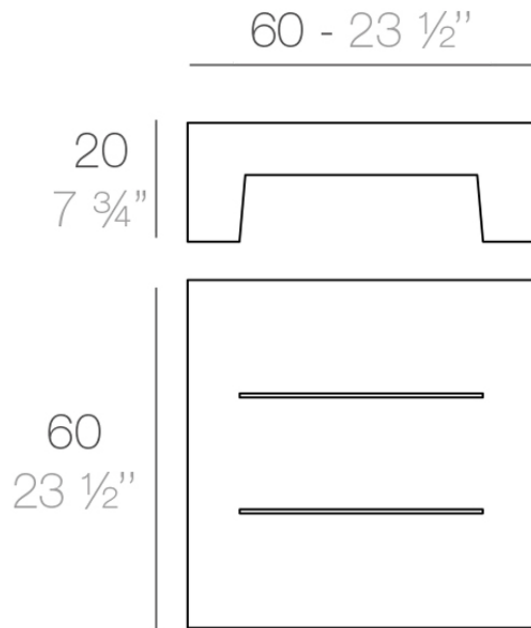

Info

Description

Made of polyethylene resin by rotational moulding. 100% Recyclable. Item suitable for indoor and outdoor use. Available in different finishes.

Weight: 6 Kg

JUT Mesa Baja 60 x 60
JUT Low Table 23 1/2" x 23 1/2"