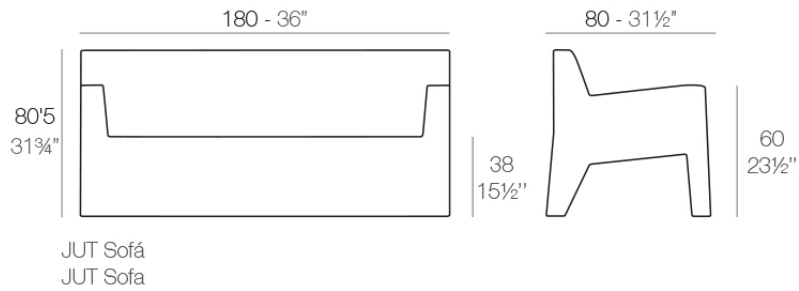

Info

Description

Made of polyethylene resin by rotational moulding. 100% Recyclable. Item suitable for indoor and outdoor use. Available in different finishes.

Weight: 40 Kg