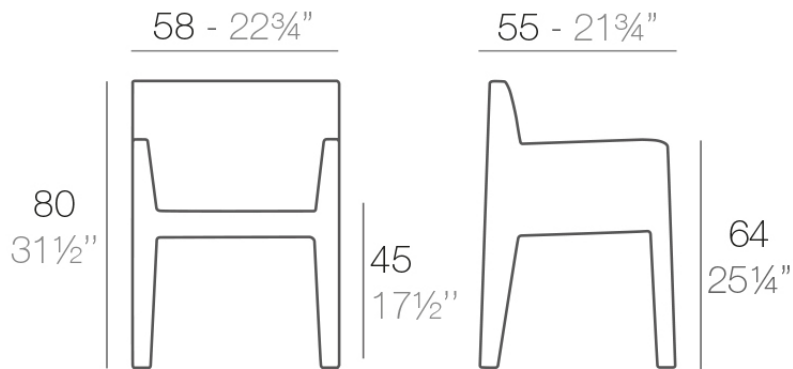

Info

Description

Made of polyethylene resin by rotational moulding. 100% Recyclable. Item suitable for indoor and outdoor use. Available in different finishes.

Weight: 9 Kg

JUT Silla con brazos
JUT Armchair