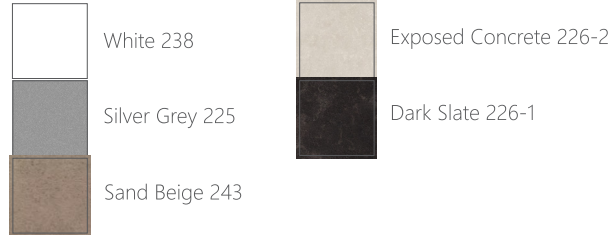

FARBEN TISCHPLATTEN / COLOURS TABLE TOP