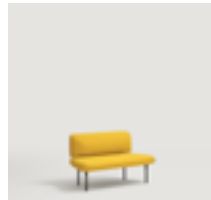

INSULA 450A

Module of short upholsterd seat with one small backrest (A) and metal legs / Modulo asiento corto tapizado con un respaldo pequeño (A) y patas metálicas