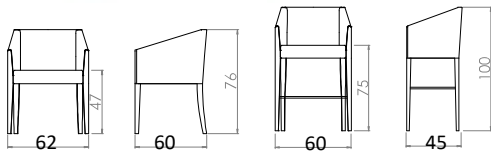

HARRY ARMCHAIR

SKU:XEMOHT-402-M102

Harry Armchair
Wooden structure
Various fabric options

Harry Sofa
Wooden structure
Various fabric options

Harry Bar Stool
Wooden structure
Various fabric options

Harry Wood Armchair
Wooden structure
Various fabric options

Harry Wood Bar Stool
Wooden structure
Various fabric options

HARRY SOFA

SKU:XEMOHT-402-M155

Harry Wood Sofa
Wooden structure
Various fabric options