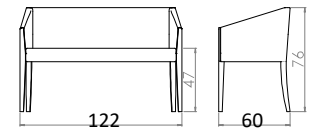

HARRY ARMCHAIR

SKU:XEMOHT-402-M102

Harry Armchair
Wooden structure
Various fabric options

Harry Sofa
Wooden structure
Various fabric options

Harry Bar Stool
Wooden structure
Various fabric options

Harry Wood Armchair
Wooden structure
Various fabric options

Harry Wood Bar Stool
Wooden structure
Various fabric options

HARRY SOFA

SKU:XEMOHT-402-M155

Harry Wood Sofa
Wooden structure
Various fabric options