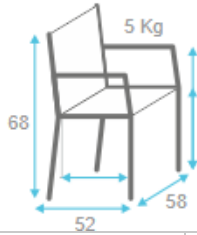

Hampshire Low Stool

SKU:CMMOAS-403-Hampshire

5 per vol.

	← 1.4 m → FABRIC CONSUMPTION (M)
	1 UN
SINGLE FABRIC	0

BASE

WOOD	STOCK	MIN
Beech Wood	⊘	24
Ash Wood	⊘	24

Dimensions:

Height: 68 cm - 26.8"

Width: 58 cm - 22.8"

Depth: 52 cm - 20.5"

Material:

It is made from wood.

The straps are made from nylon or another synthetic material.

Wood / Beech wood
100.A1

Wood / Beech wood
109.A2

Wood / Beech wood
110.A3