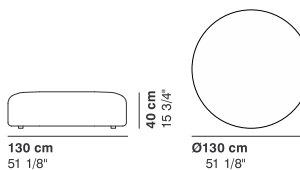

r 155 cm
61"

95 cm
37 3/8"

cod. 9017 / open element curved 200

200 cm
78 3/4"

76 cm
29 7/8"

40 cm
15 3/4"

R 250 cm
98 3/8"

r 155 cm
61"

95 cm
37 3/8"

cod. 9018 / closed element curved 200

200 cm
78 3/4"

76 cm
29 7/8"

40 cm
15 3/4"

R 250 cm
98 3/8"

r 155 cm
61"

95 cm
37 3/8"

cod. 9019 / ottoman diam.70

40 cm
15 3/4"

Ø 70 cm
27 1/2"

cod. 9020 / ottoman diam.100

100 cm
39 3/8"

40 cm
15 3/4"

Ø100 cm
39 3/8"

cod. 9021 / ottoman diam.130

130 cm
51 1/8"

40 cm
15 3/4"

Ø130 cm
51 1/8"

GUEST

cod. GUE01 / composition

cod. GUE02 / composition

cod. GUE03 / composition

cod. GUE04 / composition