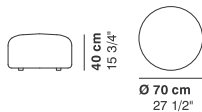

R 250 cm
98 3/8"

r 155 cm
61"

95 cm
37 3/8"

cod. 9016 / closed element curved 100

100 cm
39 3/8"

76 cm
29 7/8"

40 cm
15 3/4"

R 250 cm
98 3/8"

r 155 cm
61"

95 cm
37 3/8"

cod. 9017 / open element curved 200

200 cm
78 3/4"

76 cm
29 7/8"

40 cm
15 3/4"

R 250 cm
98 3/8"

r 155 cm
61"

95 cm
37 3/8"

cod. 9018 / closed element curved 200

200 cm
78 3/4"

76 cm
29 7/8"

40 cm
15 3/4"

R 250 cm
98 3/8"

r 155 cm
61"

95 cm
37 3/8"

cod. 9019 / ottoman diam.70

40 cm
15 3/4"

Ø 70 cm
27 1/2"

cod. 9020 / ottoman diam.100

100 cm
39 3/8"

40 cm
15 3/4"

Ø100 cm
39 3/8"

cod. 9021 / ottoman diam.130