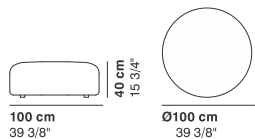

R 250 cm
98 3/8"

r 155 cm
61"

95 cm
37 3/8"

cod. 9016 / closed element curved 100

100 cm
39 3/8"

76 cm
29 7/8"

40 cm
15 3/4"

R 250 cm
98 3/8"

r 155 cm
61"

95 cm
37 3/8"

cod. 9017 / open element curved 200

200 cm
78 3/4"

76 cm
29 7/8"

40 cm
15 3/4"

R 250 cm
98 3/8"

r 155 cm
61"

95 cm
37 3/8"

cod. 9018 / closed element curved 200

200 cm
78 3/4"

76 cm
29 7/8"

40 cm
15 3/4"

R 250 cm
98 3/8"

r 155 cm
61"

95 cm
37 3/8"

cod. 9019 / ottoman diam.70

40 cm
15 3/4"

Ø 70 cm
27 1/2"

cod. 9020 / ottoman diam.100

100 cm
39 3/8"

40 cm
15 3/4"

Ø100 cm
39 3/8"

cod. 9021 / ottoman diam.130