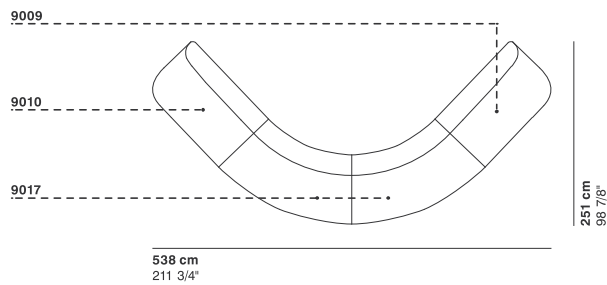

cod. GUE07 / composition