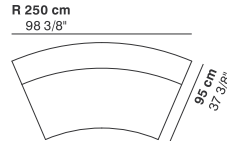

R 250 cm
98 3/8"

r 155 cm
61"

95 cm
37 3/8"

cod. 9016 / closed element curved 100

100 cm
39 3/8"

76 cm
29 7/8"

40 cm
15 3/4"

R 250 cm
98 3/8"

r 155 cm
61"

95 cm
37 3/8"

cod. 9017 / open element curved 200

200 cm
78 3/4"

76 cm
29 7/8"

40 cm
15 3/4"

R 250 cm
98 3/8"

r 155 cm
61"

95 cm
37 3/8"

cod. 9018 / closed element curved 200

200 cm
78 3/4"

76 cm
29 7/8"

40 cm
15 3/4"

R 250 cm
98 3/8"

r 155 cm
61"

95 cm
37 3/8"

cod. 9019 / ottoman diam.70

40 cm
15 3/4"

Ø 70 cm
27 1/2"

cod. 9020 / ottoman diam.100

100 cm
39 3/8"

40 cm
15 3/4"

Ø100 cm
39 3/8"

cod. 9021 / ottoman diam.130