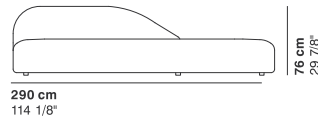

GUEST

cod. 9000 / **armchair**

cod. 9001 / **2 seater**

cod. 9002 / **2 seater major**

cod. 9003 / **3 seater**

cod. 9004 / **right peninsula**

cod. 9005 / **left peninsula**

cod. 9025 / **small right peninsula**

cod. 9012 / **left element 200**

GUEST

cod. 9013 / right element peninsula

290 cm
114 1/8"

76 cm
29 7/8"

95-135 cm
37 3/8"-53 1/8"

40 cm
15 3/4"

cod. 9014 / left element peninsula