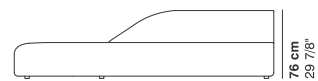

cod. 9012 / **left element 200**

GUEST

cod. 9013 / right element peninsula

290 cm
114 1/8"

76 cm
29 7/8"

95-135 cm
37 3/8"-53 1/8"

40 cm
15 3/4"

cod. 9014 / left element peninsula