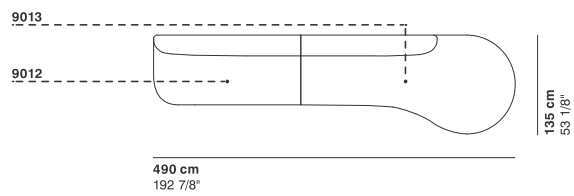

R 250 cm
98 3/8"

r 155 cm
61"

95 cm
37 3/8"

cod. 9016 / closed element curved 100

100 cm
39 3/8"

76 cm
29 7/8"

40 cm
15 3/4"

R 250 cm
98 3/8"

r 155 cm
61"

95 cm
37 3/8"

cod. 9017 / open element curved 200

200 cm
78 3/4"

76 cm
29 7/8"

40 cm
15 3/4"

R 250 cm
98 3/8"

r 155 cm
61"

cod. 9019 / ottoman diam.70

40 cm
15 3/4"

Ø 70 cm
27 1/2"

cod. 9020 / ottoman diam.100

100 cm
39 3/8"

40 cm
15 3/4"

Ø100 cm
39 3/8"

cod. 9021 / ottoman diam.130

130 cm
51 1/8"

40 cm
15 3/4"

Ø130 cm
51 1/8"

GUEST

cod. GUE01 / composition

cod. GUE02 / composition

cod. GUE03 / composition

cod. GUE04 / composition