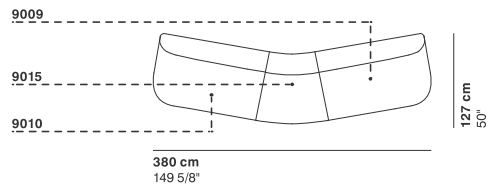

cod. GUE06 / composition