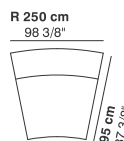

cod. 9012 / **left element 200**

GUEST

cod. 9013 / right element peninsula

290 cm
114 1/8"

76 cm
29 7/8"

95-135 cm
37 3/8"-53 1/8"

40 cm
15 3/4"

cod. 9014 / left element peninsula

290 cm
114 1/8"

76 cm
29 7/8"

95-135 cm
37 3/8"-53 1/8"

40 cm
15 3/4"

cod. 9015 / open element curved 100

100 cm
39 3/8"

76 cm
29 7/8"

40 cm
15 3/4"

R 250 cm
98 3/8"

r 155 cm
61"

95 cm
37 3/8"

cod. 9016 / closed element curved 100

100 cm
39 3/8"

76 cm
29 7/8"

40 cm
15 3/4"

R 250 cm
98 3/8"

r 155 cm
61"

95 cm
37 3/8"

cod. 9017 / open element curved 200

200 cm
78 3/4"

76 cm
29 7/8"

40 cm
15 3/4"

R 250 cm
98 3/8"

r 155 cm
61"