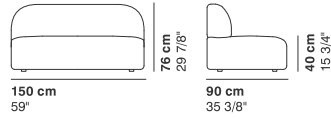

cod. 9001 / **2 seater**