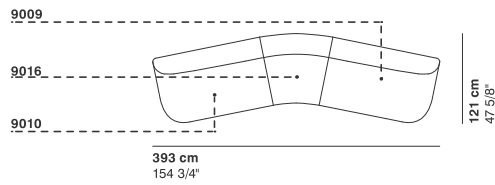

cod. GUE05 / composition