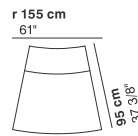

cod. 9012 / **left element 200**

GUEST

cod. 9013 / right element peninsula

290 cm
114 1/8"

76 cm
29 7/8"

95-135 cm
37 3/8"-53 1/8"

40 cm
15 3/4"

cod. 9014 / left element peninsula

290 cm
114 1/8"

76 cm
29 7/8"

95-135 cm
37 3/8"-53 1/8"

40 cm
15 3/4"

cod. 9015 / open element curved 100

100 cm
39 3/8"

76 cm
29 7/8"

40 cm
15 3/4"

R 250 cm
98 3/8"

r 155 cm
61"

95 cm
37 3/8"

cod. 9016 / closed element curved 100

100 cm
39 3/8"

76 cm
29 7/8"

40 cm
15 3/4"

R 250 cm
98 3/8"

r 155 cm
61"

95 cm
37 3/8"

cod. 9017 / open element curved 200

200 cm
78 3/4"

76 cm
29 7/8"

40 cm
15 3/4"

R 250 cm
98 3/8"

r 155 cm
61"