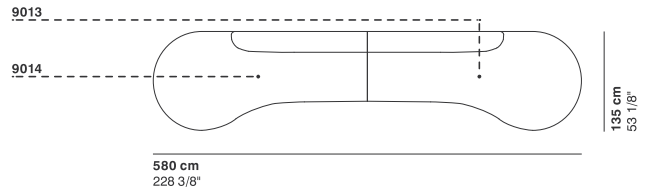

cod. 9012 / **left element 200**

GUEST

cod. 9013 / right element peninsula

290 cm
114 1/8"

76 cm
29 7/8"

95-135 cm
37 3/8"-53 1/8"

40 cm
15 3/4"

cod. 9014 / left element peninsula

r 155 cm
61"

95 cm
37 3/8"

cod. 9017 / open element curved 200

200 cm
78 3/4"

76 cm
29 7/8"

40 cm
15 3/4"

R 250 cm
98 3/8"

r 155 cm
61"

cod. 9019 / ottoman diam.70

40 cm
15 3/4"

Ø 70 cm
27 1/2"

cod. 9020 / ottoman diam.100

100 cm
39 3/8"

40 cm
15 3/4"

Ø100 cm
39 3/8"

cod. 9021 / ottoman diam.130

130 cm
51 1/8"

40 cm
15 3/4"

Ø130 cm
51 1/8"

GUEST

cod. GUE01 / composition

cod. GUE02 / composition

cod. GUE03 / composition

cod. GUE04 / composition