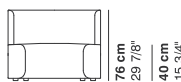

cod. 9012 / **left element 200**

GUEST

cod. 9013 / right element peninsula

290 cm
114 1/8"

76 cm
29 7/8"

95-135 cm
37 3/8"-53 1/8"

40 cm
15 3/4"

cod. 9014 / left element peninsula

290 cm
114 1/8"

76 cm
29 7/8"

95-135 cm
37 3/8"-53 1/8"

40 cm
15 3/4"

cod. 9015 / open element curved 100

100 cm
39 3/8"

76 cm
29 7/8"

40 cm
15 3/4"

R 250 cm
98 3/8"

r 155 cm
61"

95 cm
37 3/8"

cod. 9016 / closed element curved 100

100 cm
39 3/8"

76 cm
29 7/8"

40 cm
15 3/4"

R 250 cm
98 3/8"