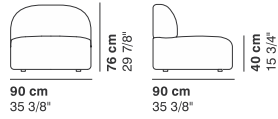

GUEST

cod. 9000 / **armchair**