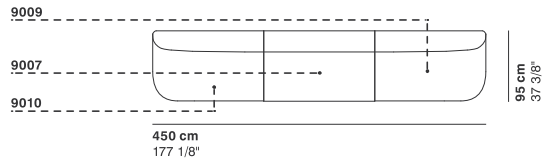

r 155 cm
61"

95 cm
37 3/8"

cod. 9017 / open element curved 200

200 cm
78 3/4"

76 cm
29 7/8"

40 cm
15 3/4"

R 250 cm
98 3/8"

r 155 cm
61"

95 cm
37 3/8"

cod. 9018 / closed element curved 200

200 cm
78 3/4"

76 cm
29 7/8"

40 cm
15 3/4"

R 250 cm
98 3/8"

r 155 cm
61"

95 cm
37 3/8"

cod. 9019 / ottoman diam.70

40 cm
15 3/4"

Ø 70 cm
27 1/2"

cod. 9020 / ottoman diam.100

100 cm
39 3/8"

40 cm
15 3/4"

Ø100 cm
39 3/8"

cod. 9021 / ottoman diam.130

130 cm
51 1/8"

40 cm
15 3/4"

Ø130 cm
51 1/8"

GUEST

cod. GUE01 / composition

cod. GUE02 / composition

cod. GUE03 / composition

cod. GUE04 / composition