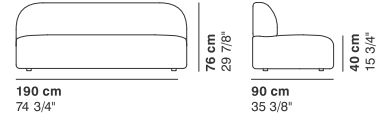

GUEST

cod. 9000 / **armchair**

cod. 9001 / **2 seater**

cod. 9002 / **2 seater major**

cod. 9003 / **3 seater**

cod. 9004 / **right peninsula**

cod. 9005 / **left peninsula**

cod. 9025 / **small right peninsula**

cod. 9012 / **left element 200**

GUEST

cod. 9013 / right element peninsula

290 cm
114 1/8"

76 cm
29 7/8"

95-135 cm
37 3/8"-53 1/8"

40 cm
15 3/4"

cod. 9014 / left element peninsula