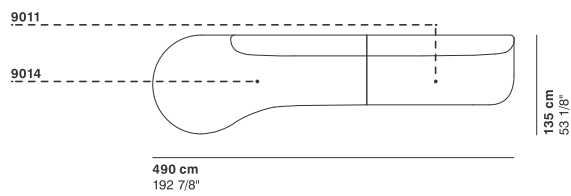

cod. 9012 / **left element 200**

GUEST

cod. 9013 / right element peninsula

290 cm
114 1/8"

76 cm
29 7/8"

95-135 cm
37 3/8"-53 1/8"

40 cm
15 3/4"

cod. 9014 / left element peninsula

r 155 cm
61"

95 cm
37 3/8"

cod. 9017 / open element curved 200

200 cm
78 3/4"

76 cm
29 7/8"

40 cm
15 3/4"

R 250 cm
98 3/8"

r 155 cm
61"

cod. 9019 / ottoman diam.70

40 cm
15 3/4"

Ø 70 cm
27 1/2"

cod. 9020 / ottoman diam.100

100 cm
39 3/8"

40 cm
15 3/4"

Ø100 cm
39 3/8"

cod. 9021 / ottoman diam.130

130 cm
51 1/8"

40 cm
15 3/4"

Ø130 cm
51 1/8"

GUEST

cod. GUE01 / composition

cod. GUE02 / composition

cod. GUE03 / composition

cod. GUE04 / composition