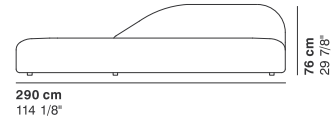

GUEST

cod. 9000 / **armchair**

cod. 9001 / **2 seater**

cod. 9002 / **2 seater major**

cod. 9003 / **3 seater**

cod. 9004 / **right peninsula**

cod. 9005 / **left peninsula**

cod. 9025 / **small right peninsula**

cod. 9012 / **left element 200**

GUEST

cod. 9013 / right element peninsula

290 cm
114 1/8"

76 cm
29 7/8"

95-135 cm
37 3/8"-53 1/8"

40 cm
15 3/4"

cod. 9014 / left element peninsula