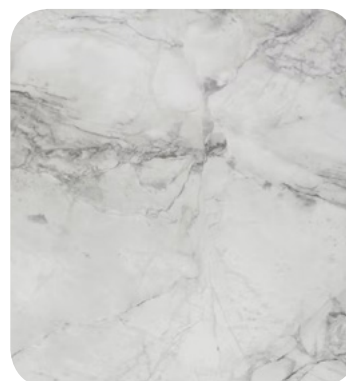

Coffee table with simple and elegant shapes that is offered in several sizes and materials. This table is suitable for different project types.

MATERIALS:

Table Base: 15.5" high metal

- Stainless steel AISI 304
- Lacquered white or black

LACADO / PAINTED / PEINTURE

Piedra / Stone / Pierre RAL 9002

Gris / Grey RAL 7042

Mar / Sea / Mer RAL 6033

Rojo / Red / Rouge RAL 3000

Blanco / White / Blanc RAL 9016

Negro / Black / Noir RAL 9005

DEKTON (COSENTINO)