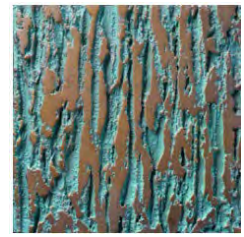

Whether placed together as a striking focal point or used individually to accent different areas, the Gaia Set brings a touch of elegance and refinement to any interior.

High Gloss Black / Gold Leaf

Brass Color

Aged White / Silver Color

GAIA'S Coffee Table

SKU: GAMOSK-601-GAIA'S

Silver Leaf

High Gloss Black

Resin Finishes

Bronze Color
Organic Texture

Brass Color
Organic Texture

Iron Color
Organic Texture

Aged Silver Color
Organic Texture

Aged Gold
Plasma Texture

Corten Color
Forge Texture

Corten Color
Magma Texture

Ceramic Finish

Verdisgris + Brass Finish

Verdisgris + Brass Finish

Natural Outdoor

Aged Natural Outdoor

Ivory Finish Outdoor

Concrete Color Outdoor
Organic Texture

Aged Color
Stripes Texture

Lacquer Finishes

Silver Color

Gold Color