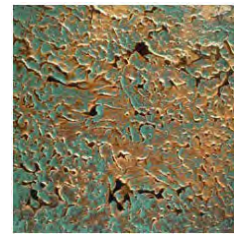

Whether placed together as a striking focal point or used individually to accent different areas, the Gaia Set brings a touch of elegance and refinement to any interior.

High Gloss Black / Gold Leaf

Brass Color

Aged White / Silver Color

GAIA'S Coffee Table

SKU: GAMOSK-601-GAIA'S

Silver Leaf

High Gloss Black

Resin Finishes

Bronze Color
Organic Texture

Brass Color
Organic Texture

Iron Color
Organic Texture

Aged Silver Color
Organic Texture

Aged Gold
Plasma Texture

Corten Color
Forge Texture

Corten Color
Magma Texture

Ceramic Finish

Verdisgris + Brass Finish

Verdisgris + Brass Finish

Natural Outdoor

Aged Natural Outdoor

Ivory Finish Outdoor

Concrete Color Outdoor
Organic Texture

Aged Color
Stripes Texture

Lacquer Finishes

Silver Color

Gold Color