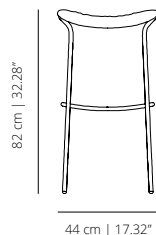

METAL BASE BAR STOOL

FUTB
upholstery

FINISHES

STRUCTURE

Powder coated

white
RAL 9003

black
RAL 9005

BACKREST AND SEAT

Upholstery

TECHNICAL INFO

Four legs base of calibrated steel tube powder coated in thermoreinforced polyester in white and black.

Internal frame for the seat and back of calibrated steel tube powder coated in thermoreinforced polyester covered with shape-holding expanded polyurethane foam.

Fabric or leather upholstery with the finishes of our collection

Plastic glides.