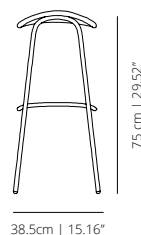

METAL BASE BAR STOOL

FUTB
upholstery

FINISHES

STRUCTURE

Powder coated

white
RAL 9003

black
RAL 9005

BACKREST AND SEAT

Upholstery

TECHNICAL INFO

Four legs base of calibrated steel tube powder coated in thermoreinforced polyester in white and black.

Internal frame for the seat and back of calibrated steel tube powder coated in thermoreinforced polyester covered with shape-holding expanded polyurethane foam.

Fabric or leather upholstery with the finishes of our collection

Plastic glides.