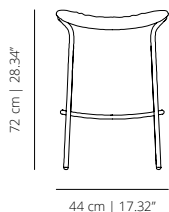

METAL BASE COUNTER STOOL

FUTC
upholstery