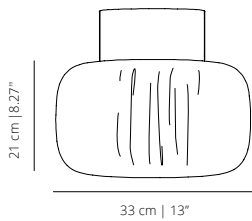

ACCESSORIES

FUBORE headrest