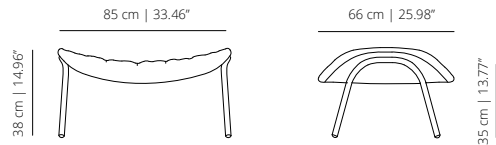

FUBOT ottoman