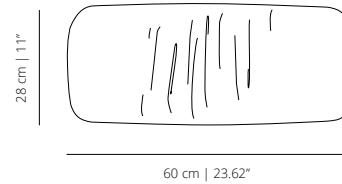

FUBOAL cushion

FINISHES

STRUCTURE

Powder coated

white
RAL 9003

black
RAL 9005

TECHNICAL INFO

Four legs base of calibrated steel tube powder coated in thermoreinforced polyester in white and black.

Internal frame for the seat and back of calibrated steel tube powder coated in thermoreinforced polyester covered with shape-holding expanded polyurethane foam.

Fabric or leather upholstery with the finishes of our collection

Plastic glides.

BACKREST AND SEAT

Upholstery