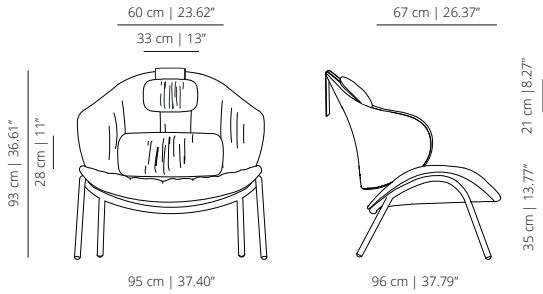

METAL BASE

FUBO loung chair