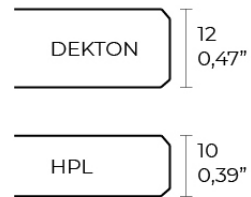

FRAME Mesa Alta Aluminio 200 x 60

FRAME Bar Table Aluminio 78¾" x 23½"