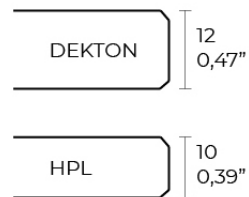

FRAME Mesa Alta Aluminio 140 x 60

FRAME Bar Table Aluminium 55" x 23 1/2"