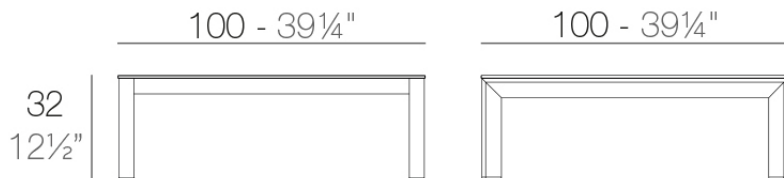

FRAME Bar Table Aluminio 78¾" x 23½"

Frame aluminum table 100x100x32

Frame, outdoor collection comes from generating serene and timeless shapes using the framework as elementary geometry. The endless possibilities offered by the material using advanced technology, was the motivation to explore the limits.

Info

Description

Extruded aluminum with cast lacquered aluminum base. HPL Table top ó Dekton Table top. Item suitable for indoor and outdoor use. HPL Table top.

Weight: 20.95 Kg

FRAME Mesa Baja Aluminio 100 x 100 cm
FRAME Low Table Aluminium 39 1/4" x 39 1/4"