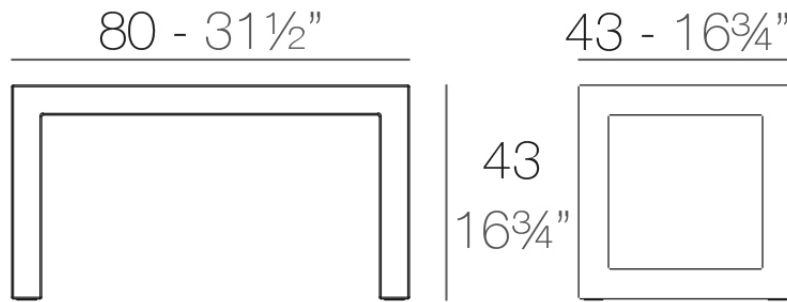

Info

Description

Made of polyethylene resin by rotational moulding. 100% Recyclable. Item suitable for indoor and outdoor use. Available in different finishes.

Weight: 7 Kg

FRAME Banco
FRAME Bench