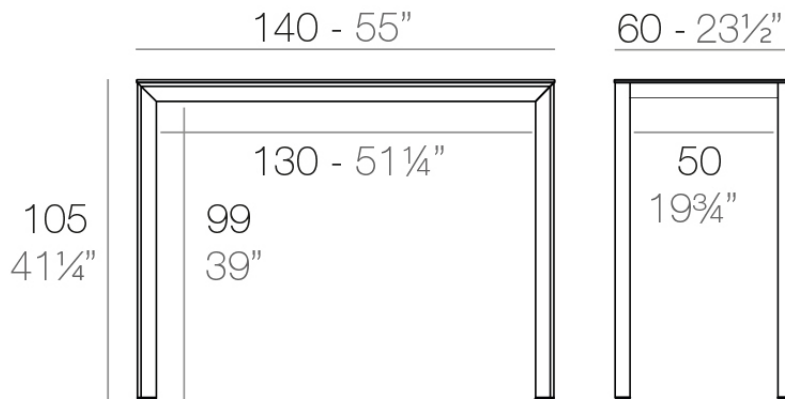

Frame aluminum table 60x60x74 - Frame aluminum table 70x70x74
Frame aluminum table 80x80x74 - Frame aluminum table 90x90x74
Frame aluminum table 100x100x74 - Frame aluminum table 120x120x74
Frame aluminum table 160x80x74 - Frame aluminum table 180x80x74
Frame aluminum table 160x90x74 - Frame aluminum table 160x100x74
Frame aluminum table 200x90x74 - Frame aluminum table 200x100x74
Frame aluminum table 300x120x74 - Frame aluminum table 250x100x74

Description

Extruded aluminum with cast lacquered aluminum base. HPL Table top ó Dekton Table top. Item suitable for indoor and outdoor use. HPL Table top.

Frame aluminum table 140x60x105

Frame, outdoor collection, comes from generating serene and timeless shapes using the framework as elementary geometry. The endless possibilities offered by the material using advanced technology, was the motivation to explore the limits.

Info

Description

Extruded aluminum with cast lacquered aluminum base. HPL Table top ó Dekton Table top. Item suitable for indoor and outdoor use. HPL Table top.

Weight: 25.58 Kg

FRAME Mesa Alta Aluminio 140 x 60

FRAME Bar Table Aluminium 55" x 23 1/2"

Frame aluminum table 200x60x105

Frame, outdoor collection comes from generating serene and timeless shapes using the framework as elementary geometry. The endless possibilities offered by the material using advanced technology, was the motivation to explore the limits.