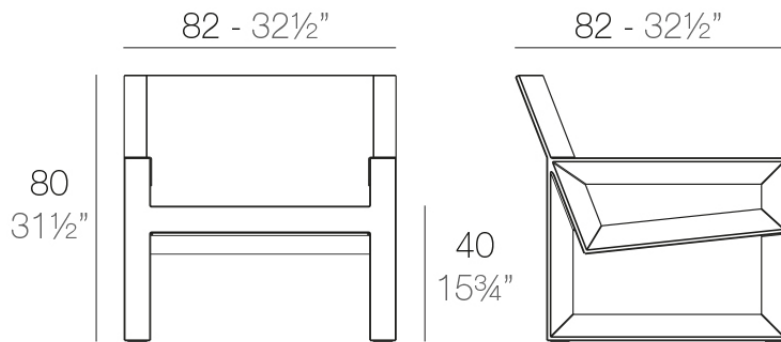

Info

Description

Made of polyethylene resin by rotational moulding. 100% Recyclable. Item suitable for indoor and outdoor use. Available in different finishes.

Weight: 20.6 Kg

FRAME Butaca
FRAME Lounge Chair