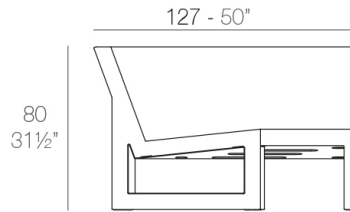

FRAME Sofá Módulo Esquina 90°
FRAME Sectional Sofa Corner 90°