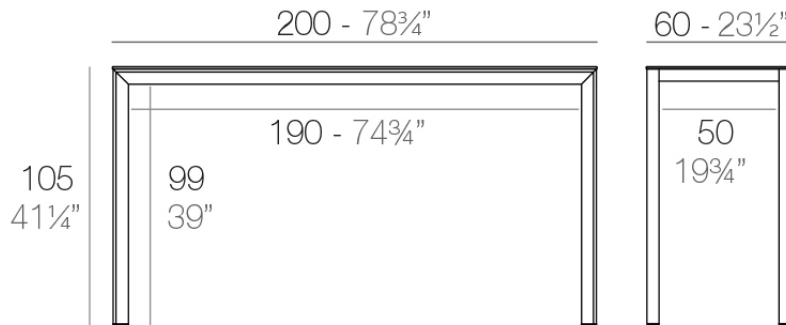

Info

Description

Extruded aluminum with cast lacquered aluminum base. HPL Table top ó Dekton Table top. Item suitable for indoor and outdoor use. HPL Table top.

Weight: 25.58 Kg

FRAME Mesa Alta Aluminio 140 x 60

FRAME Bar Table Aluminium 55" x 23 1/2"

Frame aluminum table 200x60x105

Frame, outdoor collection comes from generating serene and timeless shapes using the framework as elementary geometry. The endless possibilities offered by the material using advanced technology, was the motivation to explore the limits.

Info

Description

Extruded aluminum with cast lacquered aluminum base. HPL Table top ó Dekton Table top. Item suitable for indoor and outdoor use. HPL Table top.

Weight: 30.15 Kg

FRAME Mesa Alta Aluminio 200 x 60

FRAME Bar Table Aluminio 78¾" x 23½"

Frame aluminum table 100x100x32

Frame, outdoor collection comes from generating serene and timeless shapes using the framework as elementary geometry. The endless possibilities offered by the material using advanced technology, was the motivation to explore the limits.