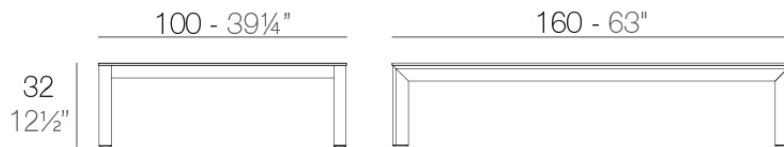

Frame aluminum table 160x100x32

Frame, outdoor collection , comes from generating serene and timeless shapes using the framework as elementary geometry. The endless possibilities offered by the material using advanced technology, was the motivation to explore the limits.

Info

Description

Extruded aluminum with cast lacquered aluminum base. HPL Table top ó Dekton Table top. Item suitable for indoor and outdoor use. HPL Table top.

Weight: 30.91 Kg

FRAME Mesa Baja Aluminio 100 x 160 cm
FRAME Low Table Aluminium Base 39 1/4" x 63"