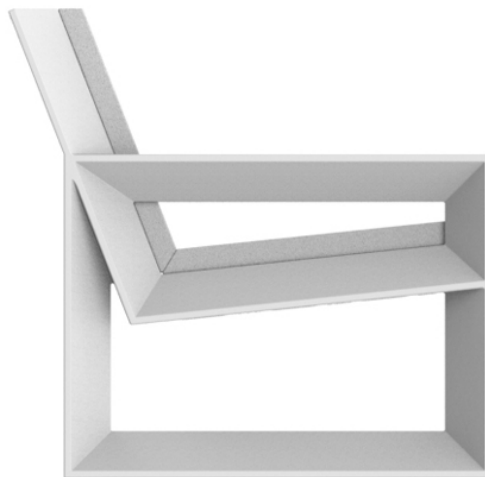

Info

Description

Made of polyethylene resin by rotational moulding. 100% Recyclable. Item suitable for indoor and outdoor use. Available in different finishes.

Weight: 37 Kg

Frame bench

Frame, outdoor collection comes from generating serene and timeless shapes using the framework as elementary geometry. The endless possibilities offered by the material using advanced technology, was the motivation to explore the limits.

Info

Description

Made of polyethylene resin by rotational moulding. 100% Recyclable. Item suitable for indoor and outdoor use. Available in different finishes.

Weight: 7 Kg

FRAME Banco
FRAME Bench

Frame lounge chair

Info

Description

Made of polyethylene resin by rotational moulding. 100% Recyclable. Item suitable for indoor and outdoor use. Available in different finishes.

Weight: 20.6 Kg

FRAME Butaca
FRAME Lounge Chair

Info

Description

Made of polyethylene resin by rotational moulding. 100% Recyclable. Item suitable for indoor and outdoor use. Available in different finishes.

Weight: 7.05 Kg

FRAME Silla con brazos
FRAME Armchair