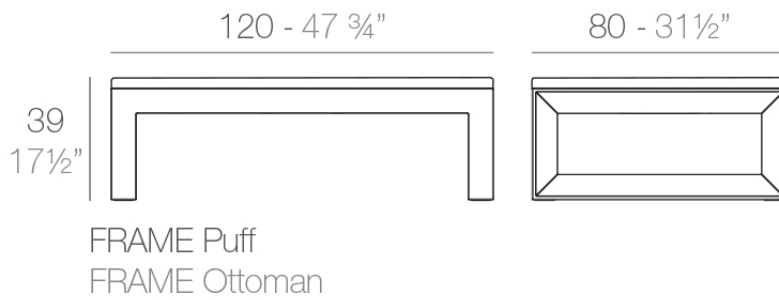

Info

Description

Made of polyethylene resin by rotational moulding. 100% Recyclable. Item suitable for indoor and outdoor use. Available in different finishes.

Weight: 18.9 Kg

Frame bar table 50x50x100

Frame, outdoor collection comes from generating serene and timeless shapes using the framework as elementary geometry. The endless possibilities offered by the material using advanced technology, was the motivation to explore the limits.