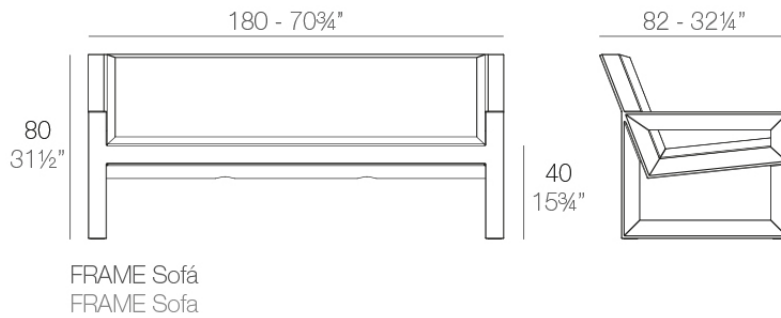

Info

Description

Made of polyethylene resin by rotational moulding. 100% Recyclable. Item suitable for indoor and outdoor use. Available in different finishes.

Weight: 37 Kg

Frame bench

Frame, outdoor collection comes from generating serene and timeless shapes using the framework as elementary geometry. The endless possibilities offered by the material using advanced technology, was the motivation to explore the limits.

Info

Description

Made of polyethylene resin by rotational moulding. 100% Recyclable. Item suitable for indoor and outdoor use. Available in different finishes.

Weight: 7 Kg

FRAME Banco
FRAME Bench

Frame lounge chair