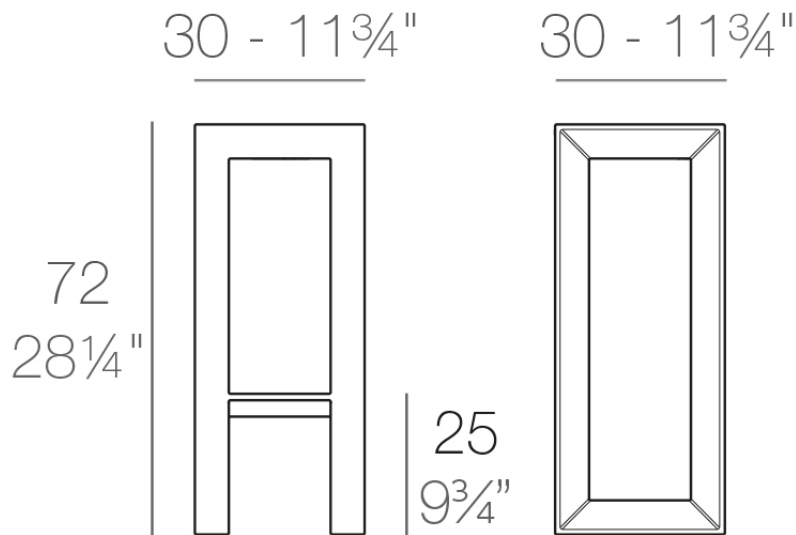

Info

Description

Made of polyethylene resin by rotational moulding. 100% Recyclable. Item suitable for indoor and outdoor use. Available in different finishes.

Weight: 4 Kg

FRAME Taburete Alto
FRAME Bar Stool