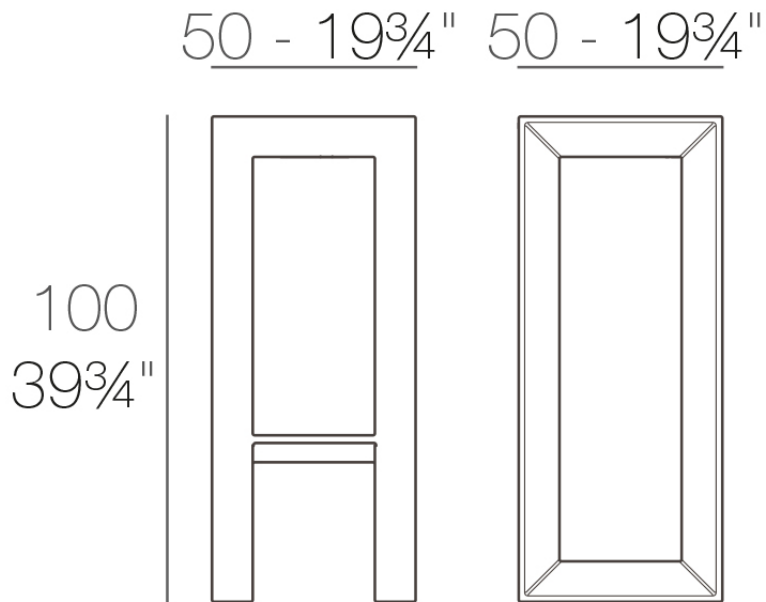

Info

Description

Made of polyethylene resin by rotational moulding. 100% Recyclable. Item suitable for indoor and outdoor use. Available in different finishes.

Weight: 10 Kg

FRAME Mesa Alta
FRAME Bar Table