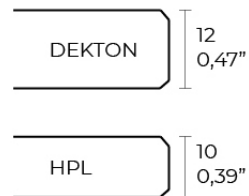

Info

Description

Extruded aluminum with cast lacquered aluminum base. HPL Table top ó Dekton Table top. Item suitable for indoor and outdoor use. HPL Table top.

Weight: 20.95 Kg

FRAME Mesa Baja Aluminio 100 x 100 cm
FRAME Low Table Aluminium 39 1/4" x 39 1/4"