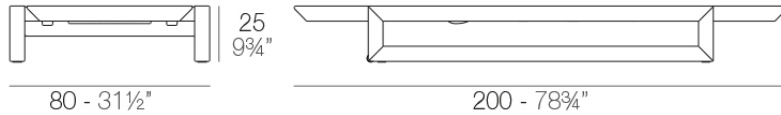

Info

Description

Made of polyethylene resin by rotational moulding. 100% Recyclable. Item suitable for indoor and outdoor use. Available in different finishes.

Weight: 28.22 Kg

FRAME Tumbona
FRAME Sun Chaise