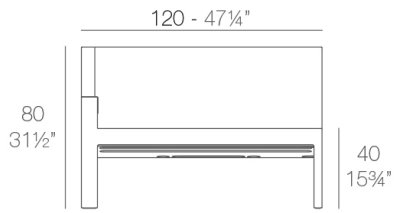

Modules

FRAME Sofá Módulo Derecho
FRAME Sectional Sofa Right