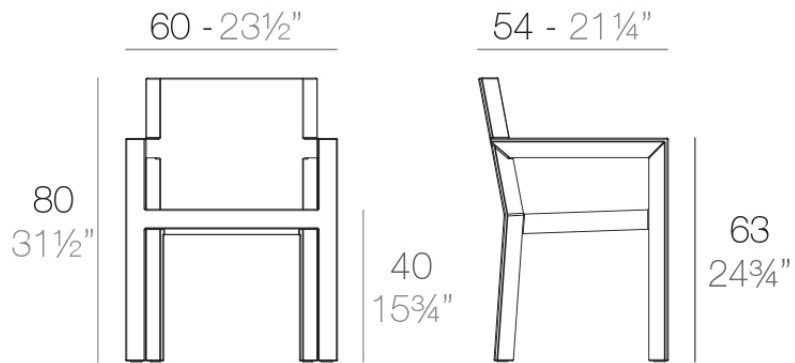

Info

Description

Made of polyethylene resin by rotational moulding. 100% Recyclable. Item suitable for indoor and outdoor use. Available in different finishes.

Weight: 20.6 Kg

FRAME Butaca
FRAME Lounge Chair

Info

Description

Made of polyethylene resin by rotational moulding. 100% Recyclable. Item suitable for indoor and outdoor use. Available in different finishes.

Weight: 7.05 Kg

FRAME Silla con brazos
FRAME Armchair