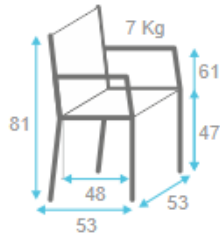

Florence Armchair

SKU:CMMOAS-401-CDFLORE01

	← 1.4 m → ABRIC CONSUMPTION (M)				LEATHER (M2)
	1 UN	2 UN	4 UN	6 UN	1 UN
SINGLE FABRIC	0.70	1.00	2.00	3.00	0.95
PIPING FOR THE SEAT	0.10	0.15	-	-	0.15
SEAT	0.65	0.90	-	-	0.90

REF: CDFLORE01 0

WOOD	STOCK	MIN
Beech Wood	✔	48
Walnut	✘	48
Oak	✘	
	✘	

Dimensions:

Height: 81 cm - 31.9"
 Width: 53 cm - 20.9"
 Depth: 53 cm - 20.9"
 Seat Height: 47 cm - 18.5"
 Arm Height: 61 cm - 24"

Material: