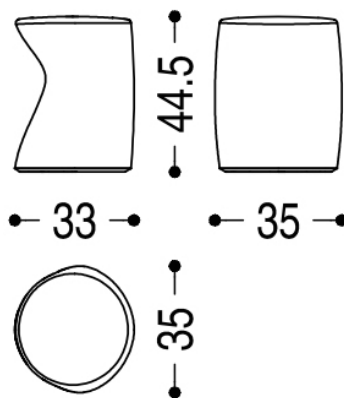

Fiord Stool

SKU: RIMO20-403-Fiord Stool

Stool made from a single block of aromatic cedar, featuring a side cut. The products are made from completely natural wood, hand-finished without the addition of any treatment. Movements, cracks and changes in the appearance of the wood are intrinsic characteristics of these items and result from the natural settlement and diverse environmental conditions.

Dimensions:

W:33 x D:35 x H:44.5 cm

W:13" x D:13.8" x H:17.5 cm

Wood Finishes

Woods

A7 - CEDARWOOD

A8 - SANDBLASTED
CEDARWOOD

A9 - CEDARWOOD CONTRACT
FINISH