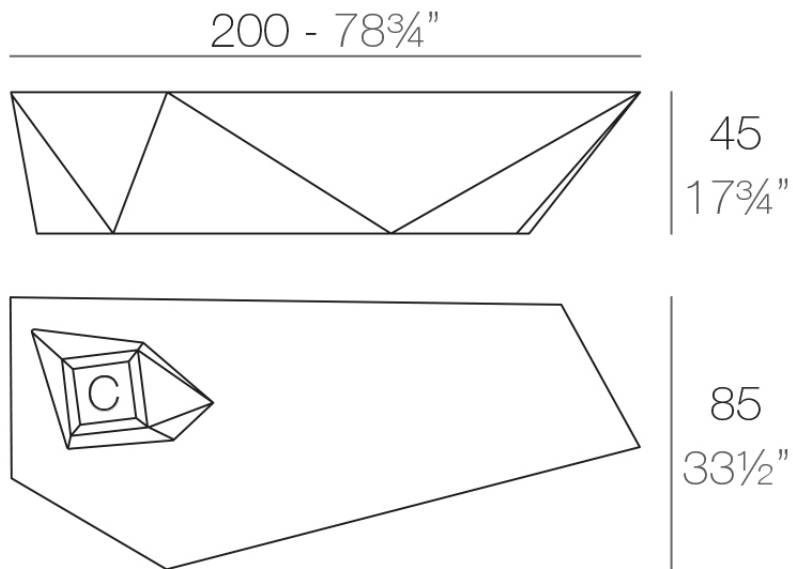

Weight: 4 Kg

Weight: 4 Kg

FAZ Macetero bajo C = 10 L
FAZ Down planter C = 2 $\frac{1}{2}$ gal

FAZ Macetero bajo XL C = 27 L
FAZ Down planter XL C = 7 gal

Faz planter 40cm

Info

Description

Pot made of polyethylene resin by rotational moulding. 100% Recyclable. Item suitable for indoor and outdoor use. Available in different finishes.

Weight: 5.1 Kg

FAZ Maceta C = 38 L
FAZ Planter C = 10 gal

Faz pot 61x61x50

Info

Description

Weight: 8 Kg

FAZ Jarron Pequeño C = 28L
FAZ Smal Planter C = 7 1/2 gal

Faz bench

Info

Description

Made of polyethylene resin by rotational moulding. 100% Recyclable. Item suitable for indoor and outdoor use. Available in different finishes.

Weight: 37 Kg

FAZ Banco C = 28 x 28 x 33 cm
FAZ Bench C = 11" x 11" x 13"