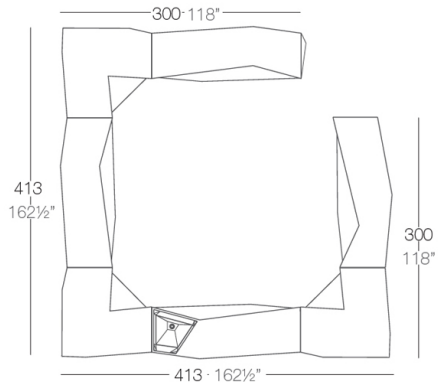

Combinations

- 2 X 54113
- 1 X 54114
- 3 X 54112
- 1 X 54111