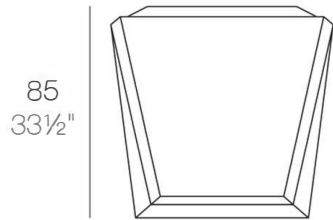

Info

Description

Made of polyethylene resin by rotational moulding. 100% Recyclable. Item suitable for indoor and outdoor use. Available in different finishes.

Modules

FAZ Módulo Puff
FAZ Sectional Ottoman