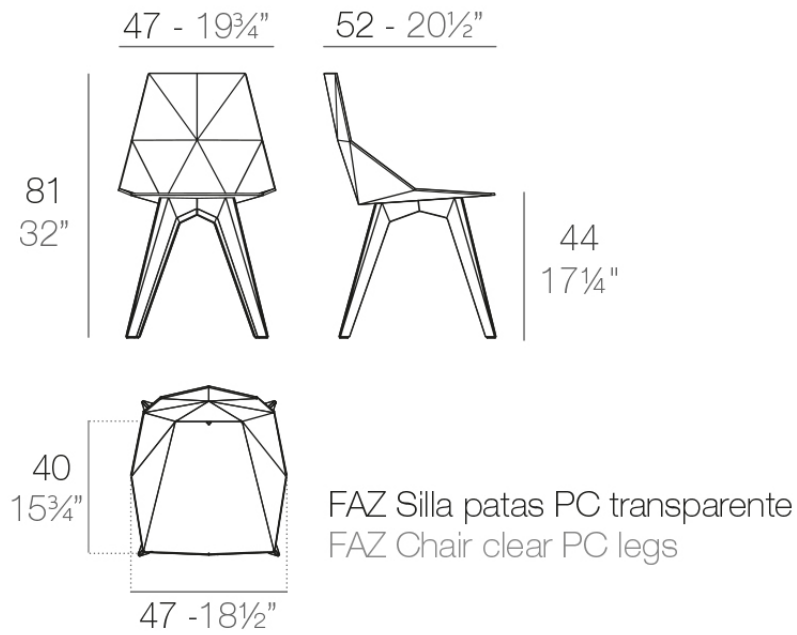

Faz double bar

by Ramón Esteve

Info

Description

Made of polyethylene resin by rotational moulding. 100% Recyclable. Item suitable for indoor and outdoor use. Available in different finishes.

Weight: 54.09 Kg

Description

Weight: 6.93 Kg

Faz chair

Info

Description

One piece moulded seat and back polypropylene chair, with clear polycarbonate legs. Item suitable for indoor and outdoor use.

Weight: 3.81 Kg

Faz chair steel base

Info

Description

One piece moulded seat and back polypropylene chair. The legs are made in stainless steel with lacquer in a colour to match the seat. Item suitable for indoor and outdoor use.

Weight: 2.53 Kg