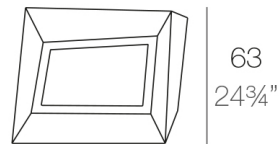

Faz sunbed 187x80x82cm

by Ramón Esteve

Info

Description

Made of polyethylene resin by rotational moulding. 100% Recyclable. Item suitable for indoor and outdoor use. Available in different finishes.

Weight: 25 Kg

FAZ
FAZ SUNBED

Faz planter 59x45x42

Faz xl planter 82x63x60

Info

Description

Made of polyethylene resin by rotational moulding. 100% Recyclable. Item suitable for indoor and outdoor use. Available in different finishes.

Weight: 4 Kg

Weight: 4 Kg

FAZ Macetero bajo C = 10 L
FAZ Down planter C = 2 $\frac{1}{2}$ gal

FAZ Macetero bajo XL C = 27 L
FAZ Down planter XL C = 7 gal

Faz planter 40cm

Info

Description

Pot made of polyethylene resin by rotational moulding. 100% Recyclable. Item suitable for indoor and outdoor use. Available in different finishes.

Weight: 5.1 Kg

FAZ Maceta C = 38 L
FAZ Planter C = 10 gal

Faz pot 61x61x50

Info

Description

Weight: 8 Kg

FAZ Jarron Pequeño C = 28L
FAZ Smal Planter C = 7 1/2 gal

Faz bench