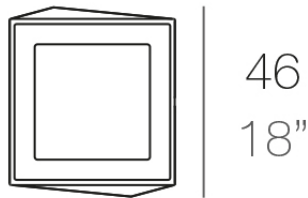

FAZ
FAZ SUNBED

Faz planter 59x45x42

Faz xl planter 82x63x60

Info

Description

Made of polyethylene resin by rotational moulding. 100% Recyclable. Item suitable for indoor and outdoor use. Available in different finishes.

Weight: 4 Kg

Weight: 4 Kg

FAZ Macetero bajo C = 10 L
FAZ Down planter C = 2 $\frac{1}{2}$ gal

FAZ Macetero bajo XL C = 27 L
FAZ Down planter XL C = 7 gal

Faz planter 40cm

Info

Description

Pot made of polyethylene resin by rotational moulding. 100% Recyclable. Item suitable for indoor and outdoor use. Available in different finishes.

Weight: 5.1 Kg

FAZ Maceta C = 38 L
FAZ Planter C = 10 gal

Faz pot 61x61x50

Info

Description

Weight: 8 Kg

FAZ Jarron Pequeño C = 28L
FAZ Smal Planter C = 7 1/2 gal

Faz bench