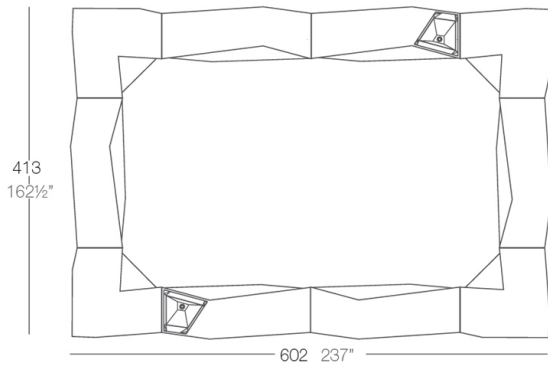

- 4 X 54113
- 2 X 54114
- 4 X 54112