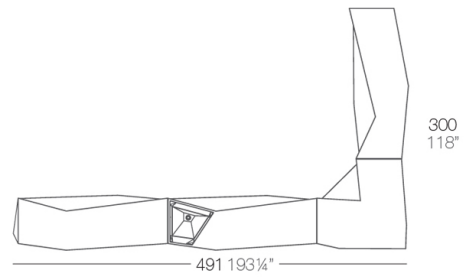

- **TOP**

HPL Solid Core Top

- **SHELVES**

- **WHEELS**

Includes castors for easy move

Faz side bar

Info

Description

Made of polyethylene resin by rotational moulding. 100% Recyclable. Item suitable for indoor and outdoor use. Available in different finishes.

Weight: 45.05 Kg

Combinations

- 2 X 54113
- 1 X 54114
- 3 X 54112
- 1 X 54111

- 1 X 54113
- 1 X 54114
- 1 X 54112
- 1 X 54111

Faz bar stool 50x51x111cm

by Ramón Esteve

Info

Description

Weight: 7.62 Kg

Faz wood bar stool

Info