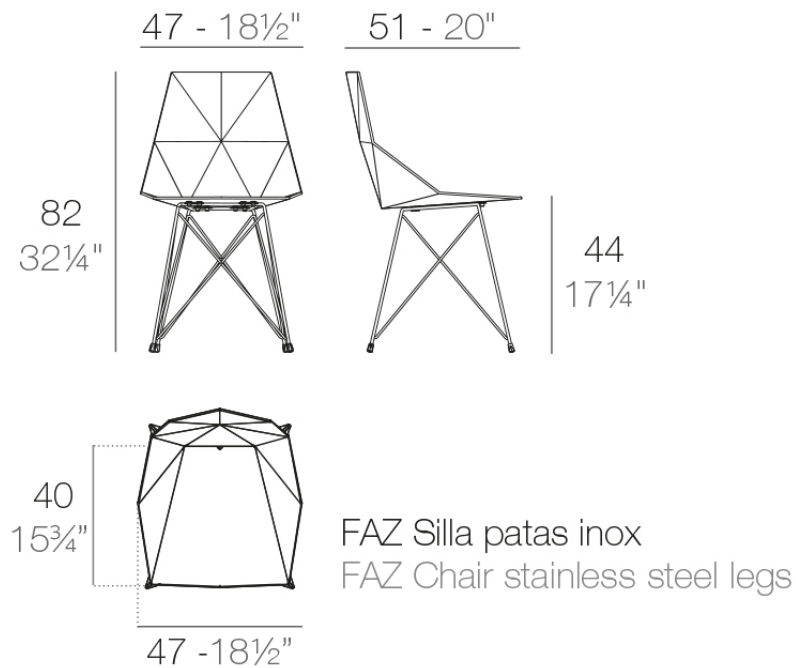

Info

Description

One piece moulded seat and back polypropylene chair. The legs are made in stainless steel with lacquer in a colour to match the seat. Item suitable for indoor and outdoor use.

Weight: 2.53 Kg

Faz chair steel base

Info

Description

One piece moulded seat and back polypropylene chair. The legs are made in stainless steel with lacquer in a colour to match the seat. Item suitable for indoor and outdoor use.

Weight: 2.53 Kg

Faz wood armchair

Info

Description

Weight: 5.04 Kg

Faz table stainless base 70x70x72

Info

Description