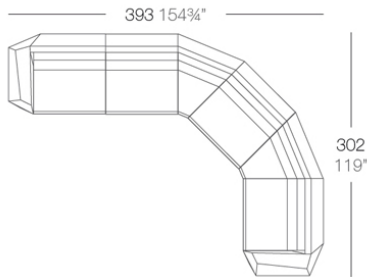

Info

Description

Made of polyethylene resin by rotational moulding. 100% Recyclable. Item suitable for indoor and outdoor use. Available in different finishes.

Weight: 10.5 Kg

Combinations

- 3 x 54004 Módulo Central Sectional Sofa Armless
- 1 x 54002 Módulo Izquierdo Sectional Sofa Left
- 1 x 54003 Módulo Derecho Sectional Sofa Right
- 1 x 54006 Módulo Esquina 90° Sectional Sofa Corner 90°
- 1 x 54010 Módulo Esquina 45° Sectional Sofa Corner 45°