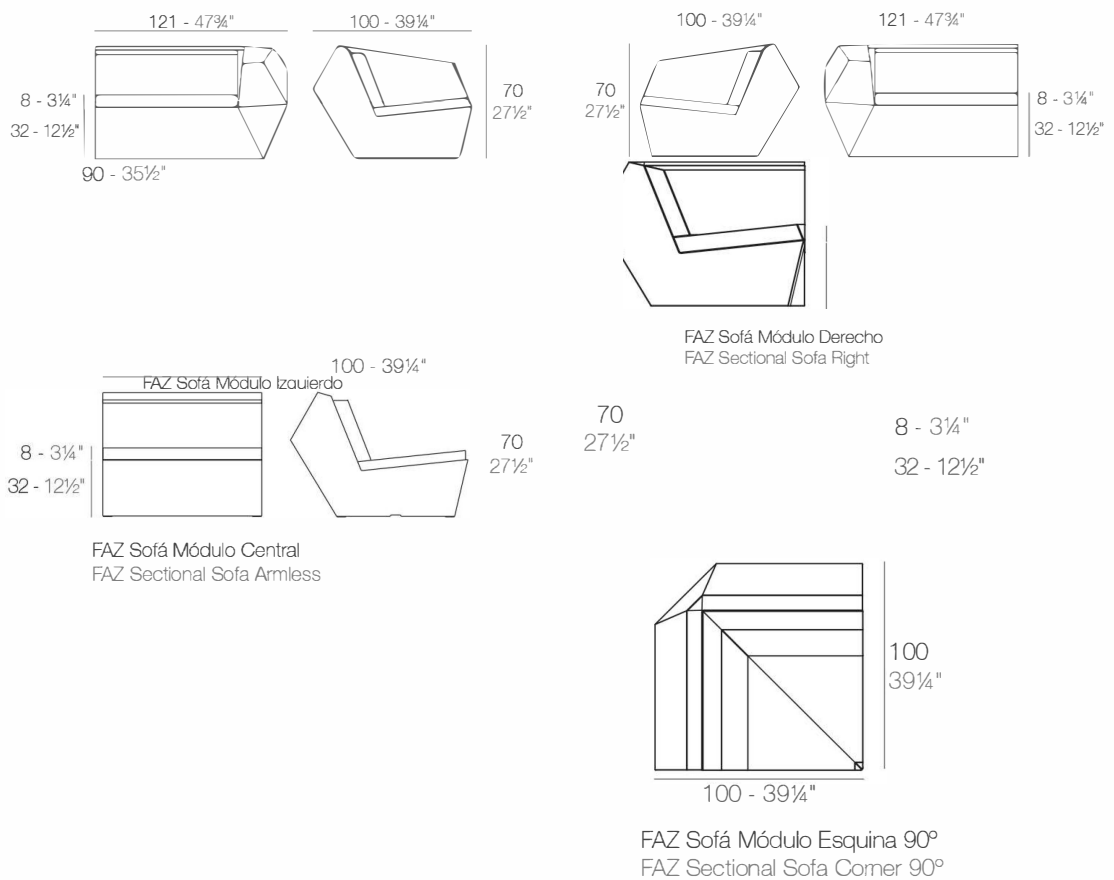

Info

Description

Made of polyethylene resin by rotational moulding. 100% Recyclable. Item suitable for indoor and outdoor use. Available in different finishes.

Modules

FAZ Módulo Puff
FAZ Sectional Ottoman