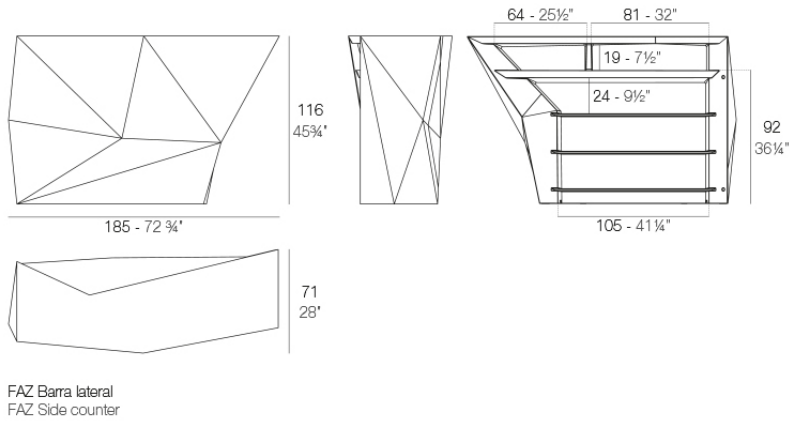

Info

Description

Made of polyethylene resin by rotational moulding. 100% Recyclable. Item suitable for indoor and outdoor use. Available in different finishes.

Weight: 45.05 Kg