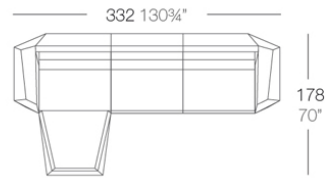

Info

Description

Made of polyethylene resin by rotational moulding. 100% Recyclable. Item suitable for indoor and outdoor use. Available in different finishes.

Weight: 10.5 Kg

Combinations

- 3 x 54004 Módulo Central Sectional Sofa Armless
- 1 x 54002 Módulo Izquierdo Sectional Sofa Left
- 1 x 54003 Módulo Derecho Sectional Sofa Right
- 1 x 54006 Módulo Esquina 90° Sectional Sofa Corner 90°
- 1 x 54010 Módulo Esquina 45° Sectional Sofa Corner 45°