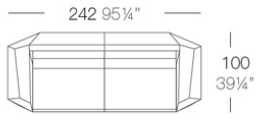

1 x 54002 Módulo Izquierdo Sectional Sofa Left
1 x 54003 Módulo Derecho Sectional Sofa Right