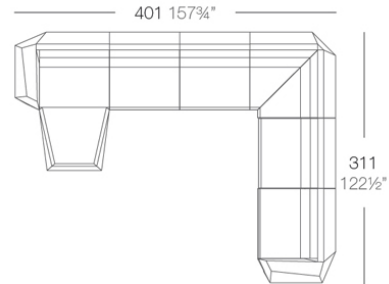

- 3 x 54004 Módulo Central Sectional Sofa Armless
- 1 x 54002 Módulo Izquierdo Sectional Sofa Left
- 1 x 54003 Módulo Derecho Sectional Sofa Right
- 1 x 54006 Módulo Esquina 90° Sectional Sofa Corner 90°
- 1 x 54006 Módulo Chaiselongue Ottoman