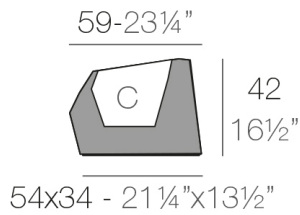

Faz sunbed 187x80x82cm

by Ramón Esteve

Info

Description

Made of polyethylene resin by rotational moulding. 100% Recyclable. Item suitable for indoor and outdoor use. Available in different finishes.

Weight: 25 Kg

FAZ
FAZ SUNBED

Faz planter 59x45x42

Faz xl planter 82x63x60

Info

Description

Made of polyethylene resin by rotational moulding. 100% Recyclable. Item suitable for indoor and outdoor use. Available in different finishes.

Weight: 4 Kg

Weight: 4 Kg

FAZ Macetero bajo C = 10 L
FAZ Down planter C = 2 $\frac{1}{2}$ gal

FAZ Macetero bajo XL C = 27 L
FAZ Down planter XL C = 7 gal

Faz planter 40cm

Info

Description

Pot made of polyethylene resin by rotational moulding. 100% Recyclable. Item suitable for indoor and outdoor use. Available in different finishes.

Weight: 5.1 Kg

FAZ Maceta C = 38 L
FAZ Planter C = 10 gal

Faz pot 61x61x50

Info

Description

Weight: 8 Kg

FAZ Jarron Pequeño C = 28L
FAZ Smal Planter C = 7 1/2 gal

Faz bench