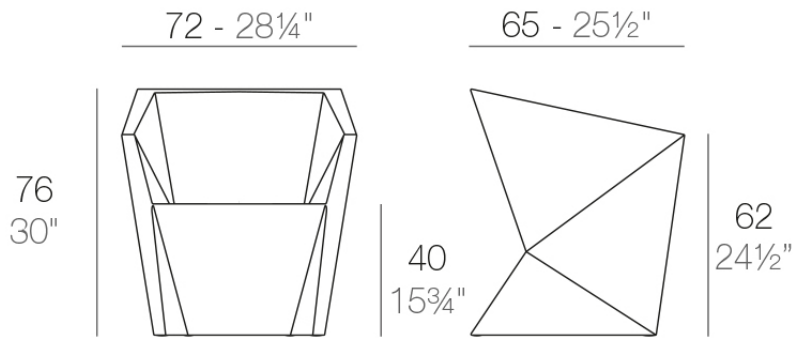

Info

Description

Made of polyethylene resin by rotational moulding. 100% Recyclable. Item suitable for indoor and outdoor use. Available in different finishes.

Weight: 12.02 Kg

FAZ Silla con Brazos
FAZ Armchair