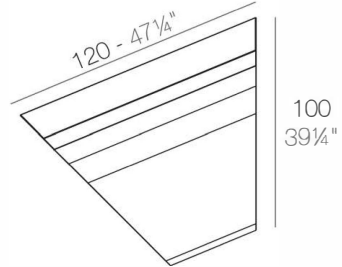

FAZ Sofá Módulo Esquina 45°
FAZ Sectional Sofa Corner 45°