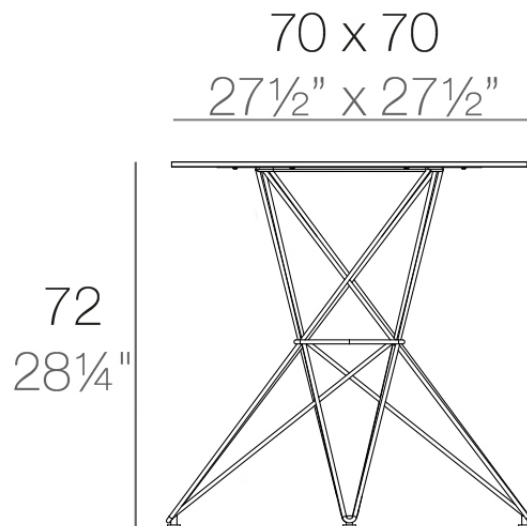

Info

Description

Made of polyethylene resin by rotational moulding. 100% Recyclable. Item suitable for indoor and outdoor use. Available in different finishes.

Weight: 9.5 Kg

FAZ Mesa Inox 70x70
FAZ Dinning Table Stainless
Base 27 1/2" x 27 1/2"