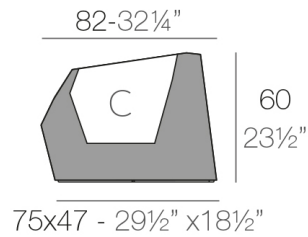

Faz sunbed 187x80x82cm

by Ramón Esteve

Info

Description

Made of polyethylene resin by rotational moulding. 100% Recyclable. Item suitable for indoor and outdoor use. Available in different finishes.

Weight: 25 Kg

FAZ
FAZ SUNBED

Faz planter 59x45x42

Faz xl planter 82x63x60

Info

Description

Made of polyethylene resin by rotational moulding. 100% Recyclable. Item suitable for indoor and outdoor use. Available in different finishes.

Weight: 4 Kg

Weight: 4 Kg

FAZ Macetero bajo C = 10 L
FAZ Down planter C = 2 $\frac{1}{2}$ gal

FAZ Macetero bajo XL C = 27 L
FAZ Down planter XL C = 7 gal

Faz planter 40cm

Info

Description

Pot made of polyethylene resin by rotational moulding. 100% Recyclable. Item suitable for indoor and outdoor use. Available in different finishes.

Weight: 5.1 Kg

FAZ Maceta C = 38 L
FAZ Planter C = 10 gal

Faz pot 61x61x50

Info

Description

Weight: 8 Kg

FAZ Jarron Pequeño C = 28L
FAZ Smal Planter C = 7 1/2 gal

Faz bench