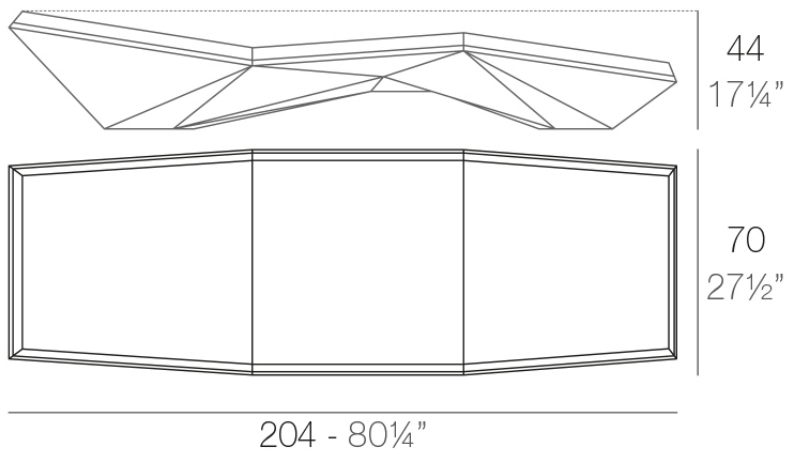

Info

Description

Made of polyethylene resin by rotational moulding. 100% Recyclable. Item suitable for indoor and outdoor use. Available with different finishes and options.

Weight: 70.57 Kg

FAZ Daybed
FAZ Daybed

	Rotation Giro	Thick cushion Grosor acolchado
Daybed	360°	3 1/4"
Daybed	360°	8

Faz sun chaise longue

by Ramón Esteve

Faz is a modular collection of outdoor furniture and planters designed by Ramon Esteve. He is the architect of harmony, serenity, timelessness and universality, and he has created mineral and emphatic shapes that make Faz a design that contextualizes with homes and installations. An ambience, encircling as a result of the blissful combination of the material and lighting, so that the sole sensation would be its fusion.

Info

Description

Made of polyethylene resin by rotational moulding. 100% Recyclable. Item suitable for indoor and outdoor use. Available in different finishes.

Weight: 31.03 Kg

FAZ Tumbona
FAZ Sun Chaise

Faz coffee table 105x85x32