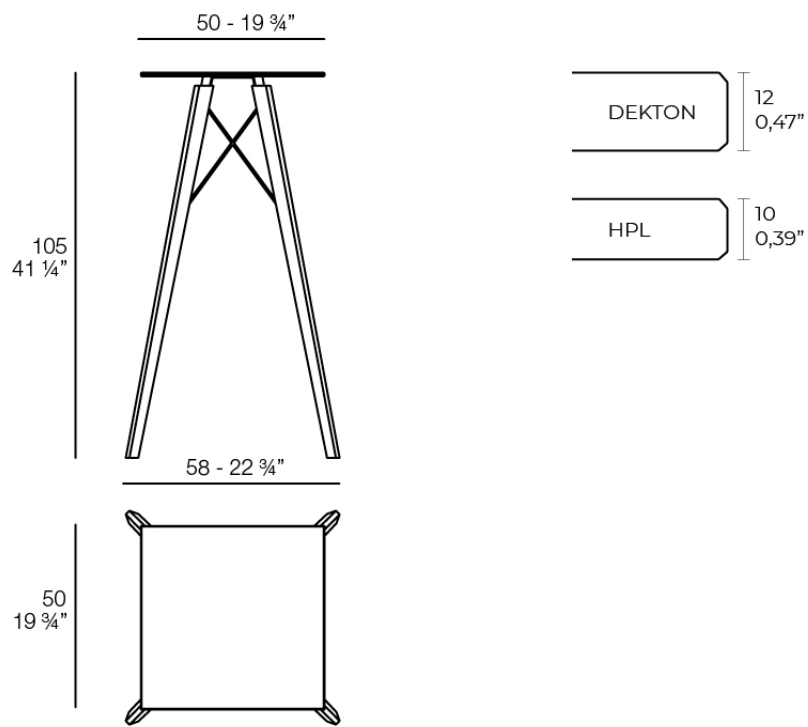

Faz wood dining table 60x60x74

Info

Description

Weight: 10.05 Kg

FAZ WOOD Mesa Comedor 60 x 60
FAZ WOOD Dinning table 23 1/2" x 23 1/2"

Faz wood high table 50x50x105

Info

Description

Weight: 9.74 Kg

FAZ WOOD Mesa Alta 50 x 50
FAZ WOOD Dining table 19 3/4 x 19 3/4"

Faz wood lounge table 90x90x74

Info

Description

Weight: 25.29 Kg

FAZ WOOD Mesa Salón 90 x 90
FAZ WOOD Lounge Table 35 ½" x 35 ½"

Faz table base h:50cm

Info

Description

Extruded aluminum tube with cast aluminum base coated with epoxy baked painting. Item suitable for indoor and outdoor use. Table top not included.

Weight: 3.99 Kg

BASE 3 LEGS - BASE 3 PATAS

fixed top / fijo ref. 54125
 collapsable top / abatible ref. 54125T
 fixed for glass / fijo para vidrio ref. 54125V

FAZ BASE MESA Ø65 H50
 FAZ TABLE BASE Ø25 1/2" H19 3/4"

TABLE TOPS OPTIONS - OPCIONES SOBRES