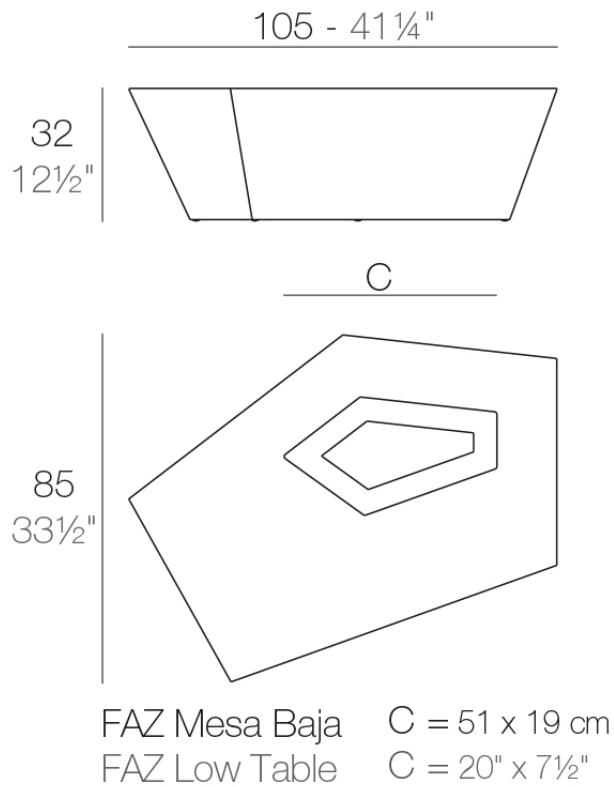

Info

Description

Made of polyethylene resin by rotational moulding. 100% Recyclable. Item suitable for indoor and outdoor use. Available in different finishes.

Weight: 10.5 Kg