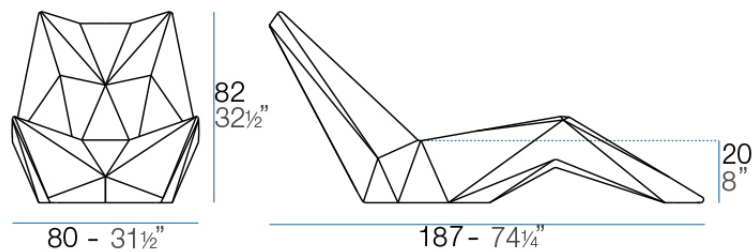

Faz sunbed 187x80x82cm

by Ramón Esteve

Info

Description

Made of polyethylene resin by rotational moulding. 100% Recyclable. Item suitable for indoor and outdoor use. Available in different finishes.

Weight: 25 Kg