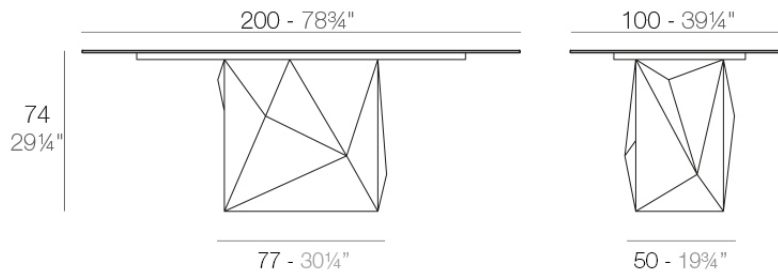

Faz table 200x100x72

Info

Description

Made of polyethylene resin by rotational moulding. 100% Recyclable. Item suitable for indoor and outdoor use. Available in different finishes.

Weight: 100.15 Kg

FAZ Mesa 200 x 100
FAZ Dinning Table 78 3/4" x 39 1/4"

Faz sunbed 187x80x82cm

by Ramón Esteve

Info

Description

Made of polyethylene resin by rotational moulding. 100% Recyclable. Item suitable for indoor and outdoor use. Available in different finishes.

Weight: 25 Kg