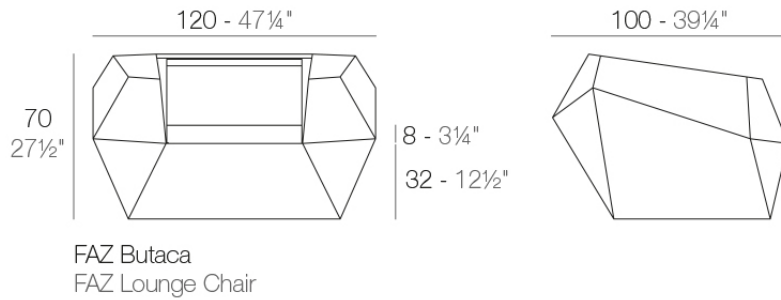

Faz lounge chair

Faz is a modular collection of outdoor furniture and planters designed by Ramon Esteve. He is the architect of harmony, serenity, timelessness and universality, and he has created mineral and emphatic shapes that make Faz a design that contextualizes with homes and installations. An ambience, encircling as a result of the blissful combination of the material and lighting, so that the sole sensation would be its fusion.

Info

Description

Made of polyethylene resin by rotational moulding. 100% Recyclable. Item suitable for indoor and outdoor use. Available in different finishes.

Weight: 24.04 Kg

Faz armchair

Faz is a modular collection of outdoor furniture and planters designed by Ramon Esteve. He is the architect of harmony, serenity, timelessness and universality, and he has created mineral and emphatic shapes that make Faz a design that contextualizes with homes and installations. An ambience, encircling as a result of the blissful combination of the material and lighting, so that the sole sensation would be its fusion.