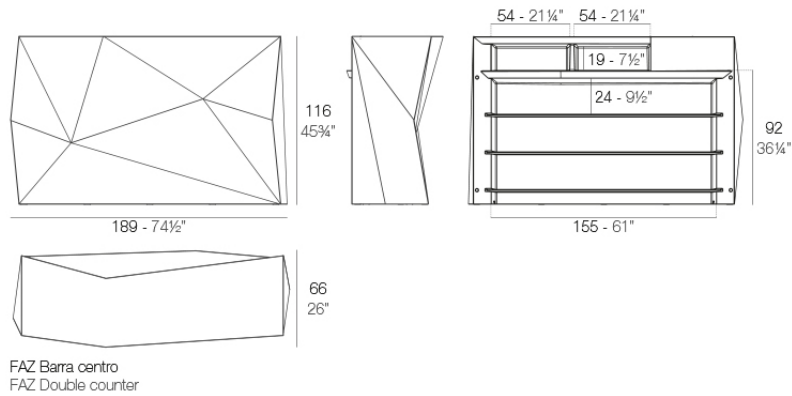

Info

Description

Made of polyethylene resin by rotational moulding. 100% Recyclable. Item suitable for indoor and outdoor use. Available in different finishes.

Weight: 37 Kg

FAZ Banco C = 28 x 28 x 33 cm
FAZ Bench C = 11" x 11" x 13"

Faz double bar

by Ramón Esteve

Info

Description

Made of polyethylene resin by rotational moulding. 100% Recyclable. Item suitable for indoor and outdoor use. Available in different finishes.

Weight: 54.09 Kg