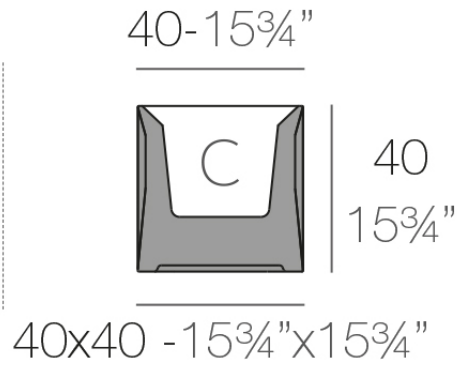

Weight: 4 Kg

Weight: 4 Kg

FAZ Macetero bajo C = 10 L
FAZ Down planter C = 2 $\frac{1}{2}$ gal

FAZ Macetero bajo XL C = 27 L
FAZ Down planter XL C = 7 gal

Faz planter 40cm

Info

Description

Pot made of polyethylene resin by rotational moulding. 100% Recyclable. Item suitable for indoor and outdoor use. Available in different finishes.

Weight: 5.1 Kg

FAZ Maceta C = 38 L
FAZ Planter C = 10 gal

Faz pot 61x61x50

Info

Description

Weight: 8 Kg

FAZ Jarron Pequeño C = 28L
FAZ Smal Planter C = 7 1/2 gal

Faz bench