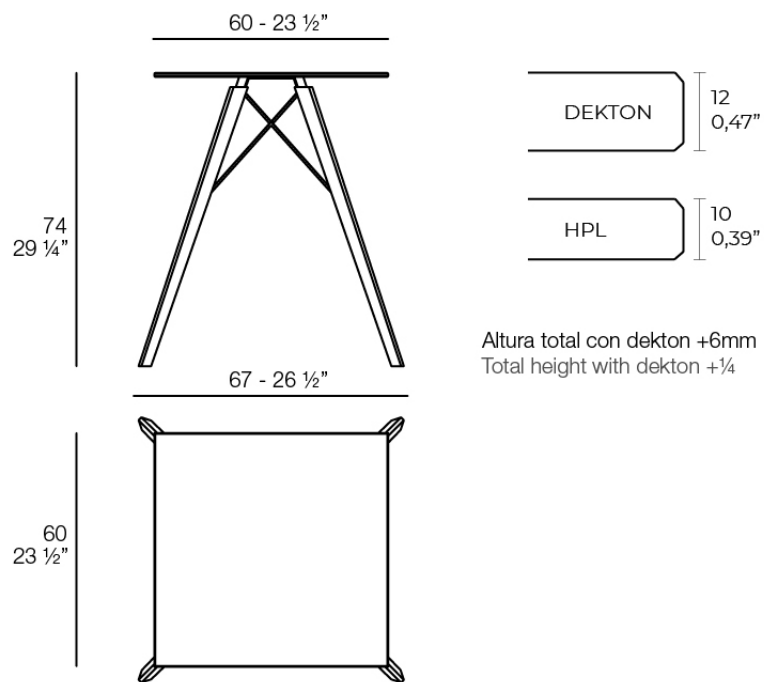

Made of polyethylene resin by rotational moulding. 100% Recyclable. Item suitable for indoor and outdoor use. Available in different finishes.

Weight: 9.5 Kg

FAZ Mesa Inox 70x70
FAZ Dinning Table Stainless
Base 27 1/2" x 27 1/2"

Faz wood dining table 60x60x74

Info

Description

Weight: 10.05 Kg

FAZ WOOD Mesa Comedor 60 x 60
FAZ WOOD Dinning table 23 1/2" x 23 1/2"

Faz wood high table 50x50x105

Info

Description

fixed top / fijo ref. 54125
 collapsable top / abatible ref. 54125T
 fixed for glass / fijo para vidrio ref. 54125V

FAZ BASE MESA Ø65 H50
 FAZ TABLE BASE Ø25 1/2" H19 3/4"

TABLE TOPS OPTIONS - OPCIONES SOBRES