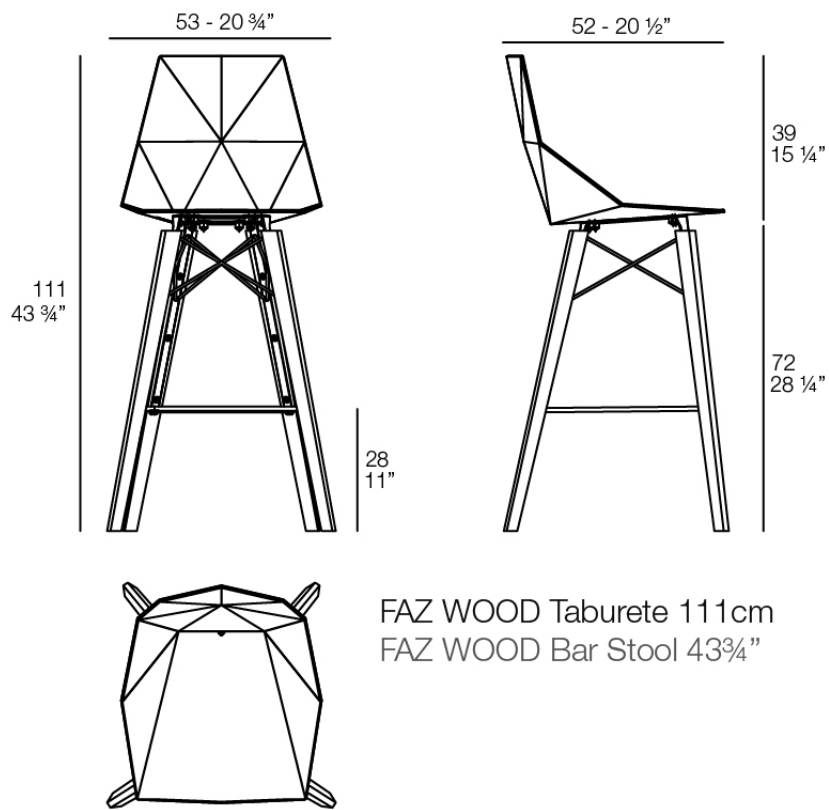

Faz double bar

by Ramón Esteve

Info

Description

Made of polyethylene resin by rotational moulding. 100% Recyclable. Item suitable for indoor and outdoor use. Available in different finishes.

Weight: 54.09 Kg

- 1 X 54113
- 1 X 54114
- 1 X 54112
- 1 X 54111

Faz bar stool 50x51x111cm

by Ramón Esteve

Info

Description

Weight: 7.62 Kg

Faz wood bar stool

Info

Description

Weight: 6.93 Kg

Faz chair

Info

Description

One piece moulded seat and back polypropylene chair, with clear polycarbonate legs. Item suitable for indoor and outdoor use.

Weight: 3.81 Kg

Faz chair steel base