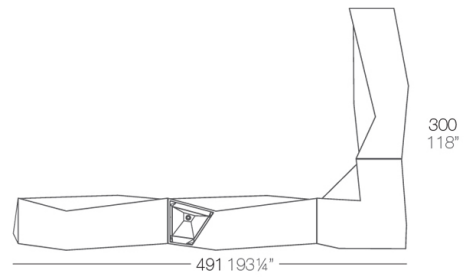

- 1 X 54113
- 1 X 54114
- 1 X 54112
- 1 X 54111