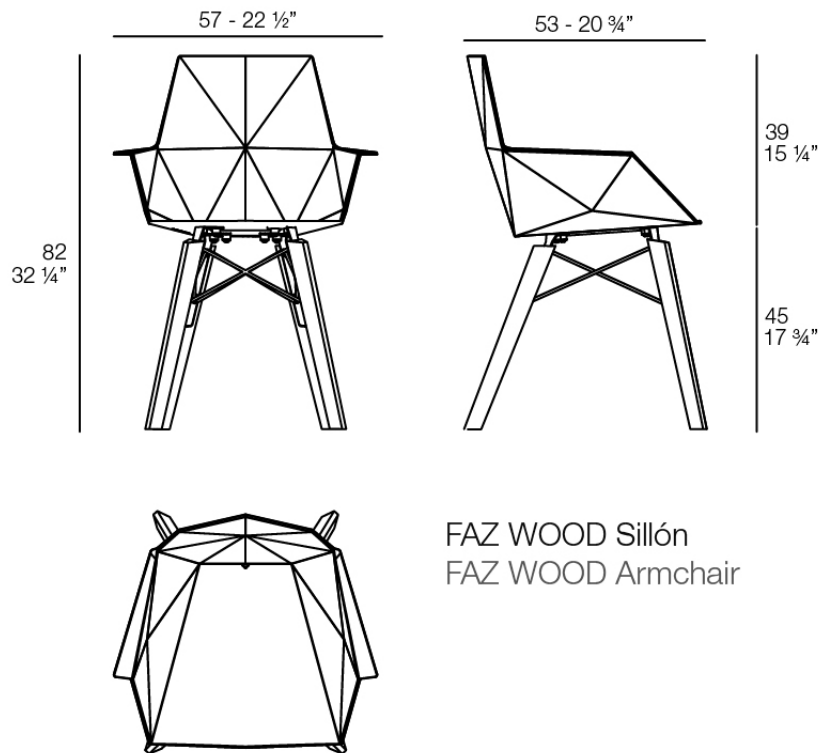

Weight: 2.53 Kg

Faz wood armchair

Info

Description

Weight: 5.04 Kg

Faz table stainless base 70x70x72

Info

Description

Made of polyethylene resin by rotational moulding. 100% Recyclable. Item suitable for indoor and outdoor use. Available in different finishes.

Weight: 9.5 Kg

FAZ Mesa Inox 70x70
FAZ Dinning Table Stainless
Base 27 1/2" x 27 1/2"