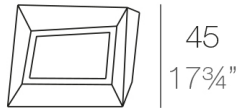

Faz sunbed 187x80x82cm

by Ramón Esteve

Info

Description

Made of polyethylene resin by rotational moulding. 100% Recyclable. Item suitable for indoor and outdoor use. Available in different finishes.

Weight: 25 Kg

FAZ
FAZ SUNBED

Faz planter 59x45x42

Faz xl planter 82x63x60

Info

Description

Made of polyethylene resin by rotational moulding. 100% Recyclable. Item suitable for indoor and outdoor use. Available in different finishes.

Weight: 4 Kg

Weight: 4 Kg

FAZ Macetero bajo C = 10 L
FAZ Down planter C = 2 $\frac{1}{2}$ gal

FAZ Macetero bajo XL C = 27 L
FAZ Down planter XL C = 7 gal

Faz planter 40cm

Info

Description

Pot made of polyethylene resin by rotational moulding. 100% Recyclable. Item suitable for indoor and outdoor use. Available in different finishes.

Weight: 5.1 Kg

FAZ Maceta C = 38 L
FAZ Planter C = 10 gal

Faz pot 61x61x50

Info

Description

Weight: 8 Kg

FAZ Jarron Pequeño C = 28L
FAZ Smal Planter C = 7 1/2 gal

Faz bench