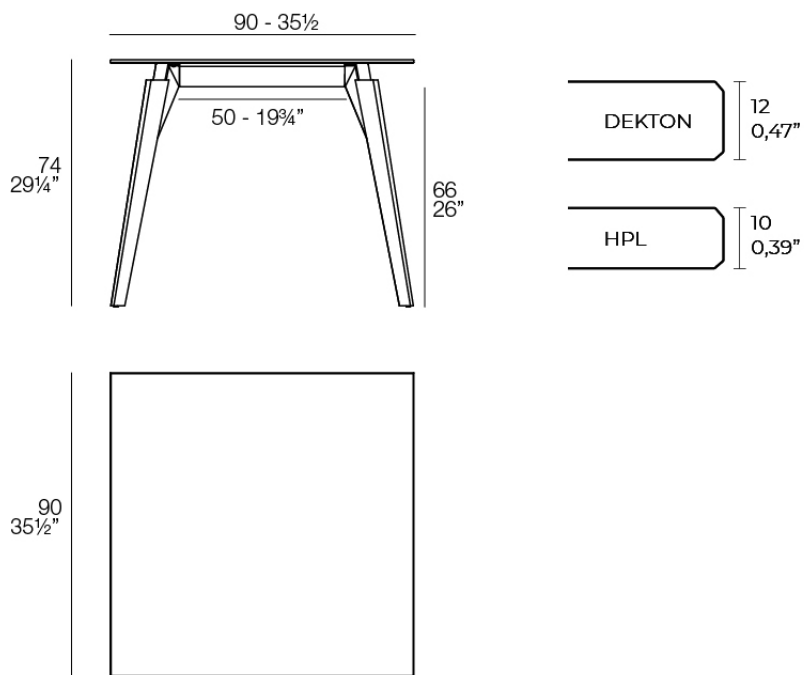

Weight: 9.74 Kg

FAZ WOOD Mesa Alta 50 x 50
FAZ WOOD Dining table 19 3/4 x 19 3/4"

Faz wood lounge table 90x90x74

Info

Description

Weight: 25.29 Kg

FAZ WOOD Mesa Salón 90 x 90
FAZ WOOD Lounge Table 35 ½" x 35 ½"

Faz table base h:50cm

Info

Description

Extruded aluminum tube with cast aluminum base coated with epoxy baked painting. Item suitable for indoor and outdoor use. Table top not included.

Weight: 3.99 Kg

BASE 3 LEGS - BASE 3 PATAS