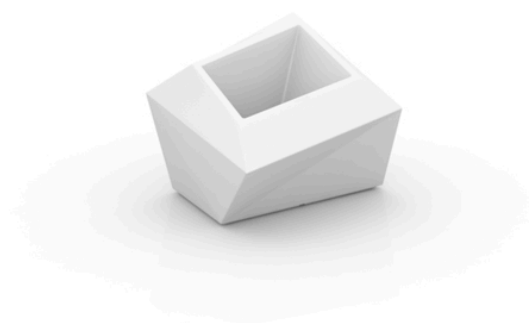

Faz planter 59x45x42

Faz xl planter 82x63x60