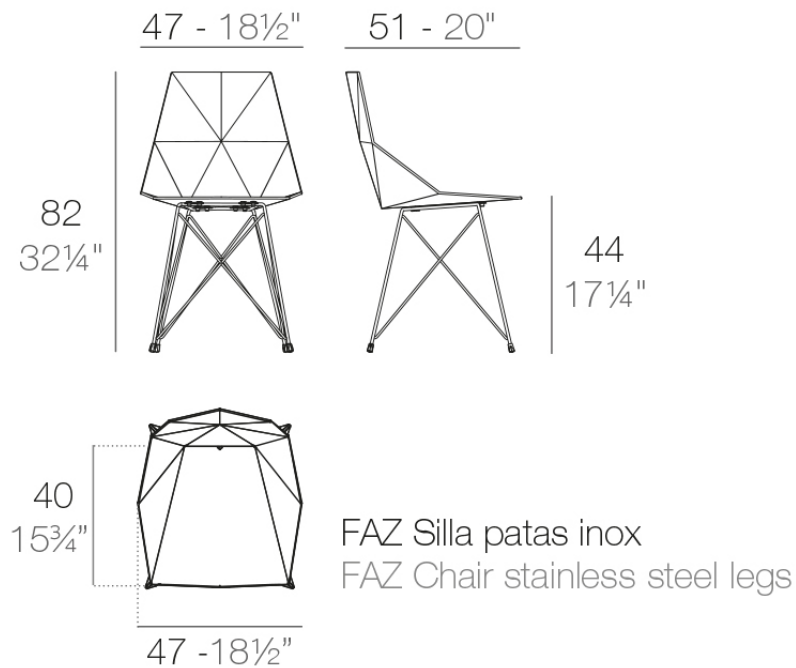

Faz double bar

by Ramón Esteve

Info

Description

Made of polyethylene resin by rotational moulding. 100% Recyclable. Item suitable for indoor and outdoor use. Available in different finishes.

Weight: 54.09 Kg

- 1 X 54113
- 1 X 54114
- 1 X 54112
- 1 X 54111

Faz bar stool 50x51x111cm

by Ramón Esteve

Info

Description

Weight: 7.62 Kg

Faz wood bar stool

Info

Description

Weight: 6.93 Kg

Faz chair

Info

Description

One piece moulded seat and back polypropylene chair, with clear polycarbonate legs. Item suitable for indoor and outdoor use.

Weight: 3.81 Kg

Faz chair steel base

Info

Description

One piece moulded seat and back polypropylene chair. The legs are made in stainless steel with lacquer in a colour to match the seat. Item suitable for indoor and outdoor use.

Weight: 2.53 Kg