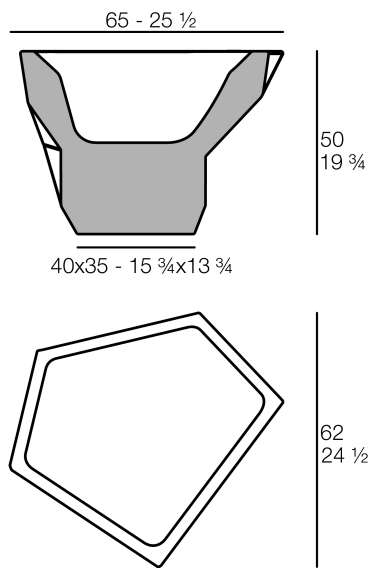

Weight: 4 Kg

Weight: 4 Kg

FAZ Macetero bajo C = 10 L
FAZ Down planter C = 2 $\frac{1}{2}$ gal

FAZ Macetero bajo XL C = 27 L
FAZ Down planter XL C = 7 gal

Faz planter 40cm

Info

Description

Pot made of polyethylene resin by rotational moulding. 100% Recyclable. Item suitable for indoor and outdoor use. Available in different finishes.

Weight: 5.1 Kg

FAZ Maceta C = 38 L
FAZ Planter C = 10 gal

Faz pot 61x61x50

Info

Description

Weight: 8 Kg

FAZ Jarron Pequeño C = 28L
FAZ Smal Planter C = 7 1/2 gal

Faz bench

Info

Description

Made of polyethylene resin by rotational moulding. 100% Recyclable. Item suitable for indoor and outdoor use. Available in different finishes.

Weight: 37 Kg

FAZ Banco C = 28 x 28 x 33 cm
FAZ Bench C = 11" x 11" x 13"