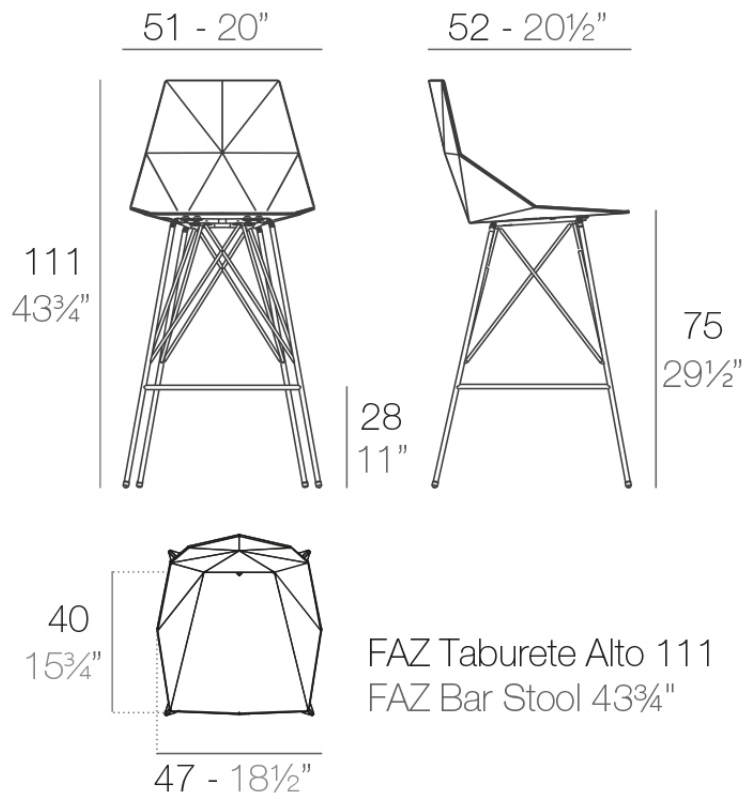

Faz double bar

by Ramón Esteve

Info

Description

Made of polyethylene resin by rotational moulding. 100% Recyclable. Item suitable for indoor and outdoor use. Available in different finishes.

Weight: 54.09 Kg

- 1 X 54113
- 1 X 54114
- 1 X 54112
- 1 X 54111

Faz bar stool 50x51x111cm

by Ramón Esteve

Info

Description

Weight: 7.62 Kg

Faz wood bar stool

Info

Description

Weight: 6.93 Kg

Faz chair

Info

Description

One piece moulded seat and back polypropylene chair, with clear polycarbonate legs. Item suitable for indoor and outdoor use.

Weight: 3.81 Kg

Faz chair steel base