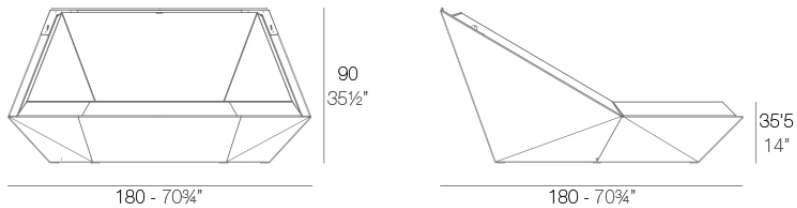

Info

Description

Made of polyethylene resin by rotational moulding. 100% Recyclable. Item suitable for indoor and outdoor use. Available in different finishes.

Weight: 12.02 Kg

FAZ Silla con Brazos
FAZ Armchair

Faz daybed

Faz is a modular collection of outdoor furniture and planters designed by Ramon Esteve. He is the architect of harmony, serenity, timelessness and universality, and he has created mineral and emphatic shapes that make Faz a design that contextualizes with homes and installations. An ambience, encircling as a result of the blissful combination of the material and lighting, so that the sole sensation would be its fusion.

Info

Description

Made of polyethylene resin by rotational moulding. 100% Recyclable. Item suitable for indoor and outdoor use. Available with different finishes and options.

Weight: 70.57 Kg

FAZ Daybed
FAZ Daybed