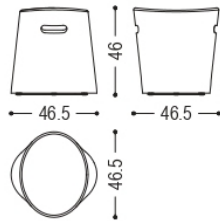

# Ellisse Stool

SKU: RIMO20-403-Ellisse Stool

Stool made from a single block of scented cedar with conical shape that can be turned upside down and be used on both sides. It can be easily lifted through grooved handles. The products are made from completely natural wood and hand-finished without the addition of any treatment. Movements, cracks and changes in the appearance of the wood are intrinsic characteristics of these items and result from the natural settlement and diverse environmental conditions.

## Dimensions:

W:46.5 x D:46.5 x H:46 cm

W:18.3" x D:18.3" x H:18.1" inch