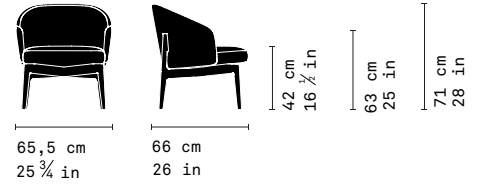

→ Egadi 04

Lounge chair

SKU: VEMOOD-402-Egadi 04