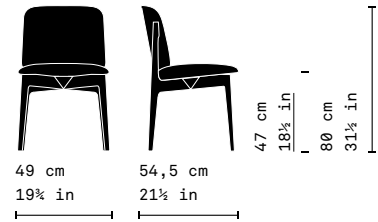

→ Egadi 21

poltroncina dining
/dining armchair

SKU: VEMOOD-401-Egadi 21

→ Egadi 02

poltroncina dining
/dining armchair

SKU: VEMOOD-401-Egadi 02

Egadi

Egadi is a collection in ashwood composed by dining chair, lounge chair and stools. Seat and back can be upholstered with fabric, vinyl or leather.