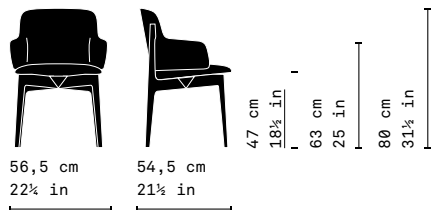

→ Egadi 21

poltroncina dining
/dining armchair

SKU: VEMOOD-401-Egadi 21

→ Egadi 02

poltroncina dining
/dining armchair

SKU: VEMOOD-401-Egadi 02

Egadi

Egadi is a collection in ashwood composed by dining chair, lounge chair and stools. Seat and back can be upholstered with fabric, vinyl or leather.