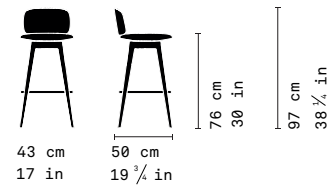

→ Egadi 04

Lounge chair

SKU: VEMOOD-402-Egadi 04

→ Egadi 06

Barstool

SKU: VEMOOD-403-Egadi 06

Ashwood

Natural
FR-NAT01