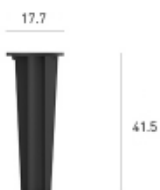

ECLIPSE CANTILEVER UMBRELLA

SKU:BLMOOM-701-ECLIPSE

ECLIPSE

No better way to keep out of the weather. If you need stylish but sturdy, then you need ECLIPSE in your life. There is no better way to compliment your outdoor furniture than with this, choose from the vast array of coloured fabrics to complete the ultimate picture. Our ECLIPSE parasol stands are height-adjustable and can come with either a granite base plate or a ground spike. We also offer a 2-year warranty on all our parasols.

Parasol with aluminium frame - 3.5m in diameter
140° horizontal swivel motion / 360° rotatable

MONDO

CANOPY COLOR

SILVER GREY

SMOKY TAUPE

ANTHRACITE