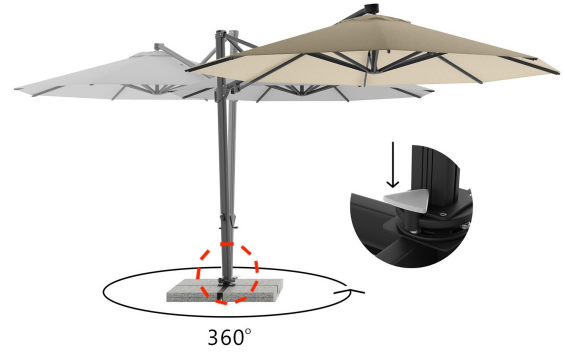

ECLIPSE CANTILEVER UMBRELLA

SKU:BLMOOM-701-ECLIPSE

ECLIPSE

No better way to keep out of the weather. If you need stylish but sturdy, then you need ECLIPSE in your life. There is no better way to compliment your outdoor furniture than with this, choose from the vast array of coloured fabrics to complete the ultimate picture. Our ECLIPSE parasol stands are height-adjustable and can come with either a granite base plate or a ground spike. We also offer a 2-year warranty on all our parasols.

Parasol with aluminium frame - 3.5m in diameter
140° horizontal swivel motion / 360° rotatable

MONDO

CANOPY COLOR

SILVER GREY

SMOKY TAUPE

ANTHRACITE