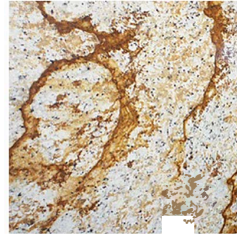

Resin Finishes

Bronze Color
Organic Texture

Brass Color
Organic Texture

Iron Color
Organic Texture

Aged Silver Color
Organic Texture

Aged Gold
Plasma Texture

Corten Color
Forge Texture

Corten Color
Magma Texture

Ceramic Finish

Verdisgris + Brass Finish

Verdisgris + Brass Finish

Natural Outdoor

Aged Natural Outdoor

Ivory Finish Outdoor

Concrete Color Outdoor
Organic Texture

Aged Color
Stripes Texture

Lacquer Finishes

Silver Color

Gold Color

RAL 6034
Pastel Turquoise
Outdoor

RAL 9010
Pure White
Outdoor

RAL 7037
Dusty Grey
Outdoor

RAL 7043
Traffic Grey B
Outdoor

RAL 7044
Silk Grey
Outdoor

Marble

Black Silk

Carrara

Ice Jade

Juparana

Travertine