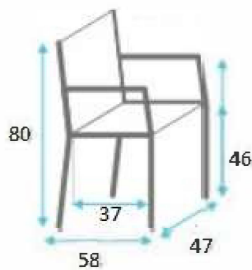

DUBAI CHAIR

SKU:CMMOAS-401-CDDUBAI

	 FABRIC CONSUMPTION (M)				 LEATHER (M2)
	1 UN	2 UN	4 UN	6 UN	1 UN
SINGLE FABRIC	0.75	0.90	1.80	2.20	0.85
SEAT	0.75	0.90	-	-	0.90

Dimensions:

Height: 80cm - 31.5 in
 Width: 47cm - 18.5 in
 Depth: 58cm - 22.8 in
 Seat Height: 46cm - 18.1 in