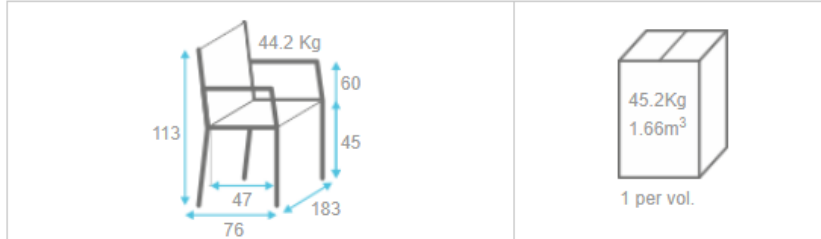

Dortmund Sofa - 3 Seats

	  FABRIC CONSUMPTION (M)				 LEATHER (M2)
	1 UN	2 UN	4 UN	6 UN	1 UN
SINGLE FABRIC	3.40	6.40	12.80	19.20	6.05

REF: CDDORTMU5

WOOD	STOCK	MIN
Beech Wood		

Dimensions:

Height: 113 cm - 44.5"
Width: 183 cm - 72"
Depth: 76 cm - 29.9"
Seat Height: 45 cm - 17.7"
Arm Height: 60 cm - 23.6"

Material:

Solid beech wood frame and it is available with an upholstered seat and back. This product is offered in other finishes, and in fabric, leather or COM. Contact us for dimensions and finishes customizations.