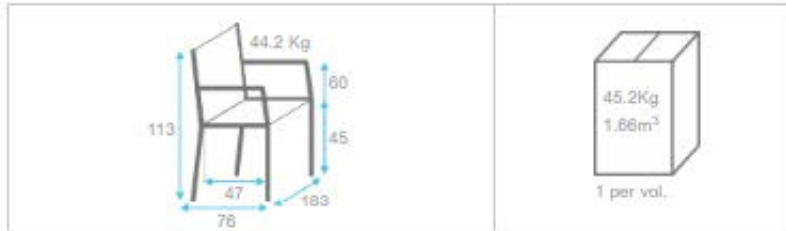

Dortmund Seating Collection

SKU:CMMOAS-402-CDDORTMU

Dortmund Bench -
3 Seats

	← 1.4 m → FABRIC CONSUMPTION (M)				LEATHER (M2)
	1 UN	2 UN	4 UN	6 UN	1 UN
SINGLE FABRIC	3.40	6.40	12.80	19.20	6.05

REF: CDDORTMU4

WOOD	STOCK	MIN
Beech Wood	⊘	

Dimensions:

Height: 113 cm - 44.5"
Width: 183 cm - 72"
Depth: 76 cm - 29.9"
Seat Height: 45 cm - 17.7"
Arm Height: 60 cm - 23.6"

Material:

Solid beech wood frame and it is available with an upholstered seat and back. This product is offered in other finishes, and in fabric, leather or COM. Contact us for dimensions and finishes customizations.