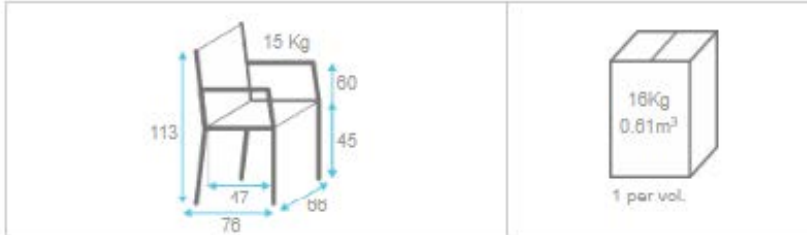

**Dortmund
Lounge Chair**

	← 1.4 m → FABRIC CONSUMPTION (M)				LEATHER (M2)
	1 UN	2 UN	4 UN	6 UN	1 UN
SINGLE FABRIC	1.82	2.40	4.30	6.40	2.27

REF: CDDORTMUN

WOOD	STOCK	MIN
Beech Wood	⊘	

Dimensions:

Height: 113 cm - 44.5"
Width: 66 cm - 26"
Depth: 76 cm - 29.9"
Seat Height: 45 cm - 17.7"
Arm Height: 60 cm - 23.6"

Material:

Solid beech wood frame and it is available with an upholstered seat and back. This product is offered in other finishes, and in fabric, leather or COM. Contact us for dimensions and finishes customizations.