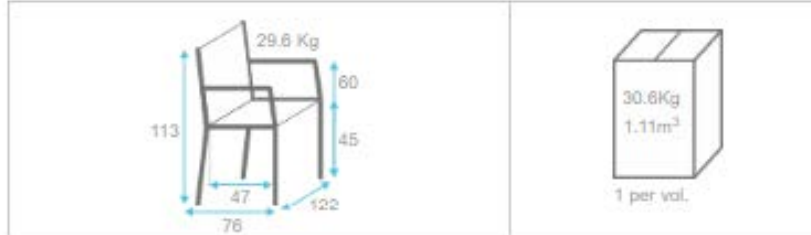

WOOD	STOCK	MIN
Beech Wood	⊘	

**Dimensions:**

Height: 113 cm - 44.5"  
 Width: 183 cm - 72"  
 Depth: 76 cm - 29.9"  
 Seat Height: 45 cm - 17.7"  
 Arm Height: 60 cm - 23.6"

**Material:**

Solid beech wood frame and it is available with an upholstered seat and back. This product is offered in other finishes, and in fabric, leather or COM. Contact us for dimensions and finishes customizations.

**Dortmund Bench -  
2 Seats**

	 FABRIC CONSUMPTION (M)				 LEATHER (M2)
	1 UN	2 UN	4 UN	6 UN	1 UN
SINGLE FABRIC	2.40	4.30	8.60	12.90	4.06

REF: CDDORTM2

WOOD	STOCK	MIN
Beech Wood		

**Dimensions:**

Height: 113 cm - 44.5"  
 Width: 122 cm - 48"  
 Depth: 76 cm - 29.9"  
 Seat Height: 45 cm - 17.7"  
 Arm Height: 60 cm - 23.6"

### Dimensions:

Height: 113 cm - 44.5"  
 Width: 122 cm - 48"  
 Depth: 76 cm - 29.9"  
 Seat Height: 45 cm - 17.7"  
 Arm Height: 60 cm - 23.6"

### Dimensions:

Height: 113 cm - 44.5"  
 Width: 183 cm - 72"  
 Depth: 76 cm - 29.9"  
 Seat Height: 45 cm - 17.7"  
 Arm Height: 60 cm - 23.6"