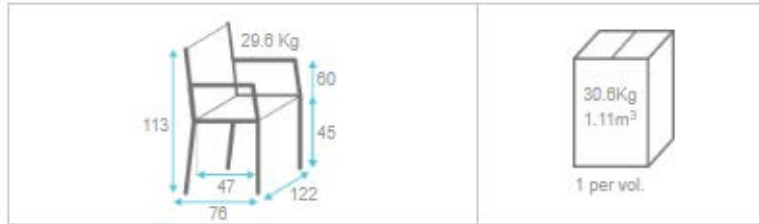

Dortmund Sofa - 2 Seats

	← 1.4 m → FABRIC CONSUMPTION (M)				LEATHER (M2)
	1 UN	2 UN	4 UN	6 UN	1 UN
SINGLE FABRIC	2.45	4.90	9.80	14.70	4.63

REF: CDDORTMU3

WOOD	STOCK	MIN
Beech Wood	⊘	

Dimensions:

Height: 113 cm - 44.5"
Width: 122 cm - 48"
Depth: 76 cm - 29.9"
Seat Height: 45 cm - 17.7"
Arm Height: 60 cm - 23.6"

Material:

Solid beech wood frame and it is available with an upholstered seat and back. This product is offered in other finishes, and in fabric, leather or COM. Contact us for dimensions and finishes customizations.