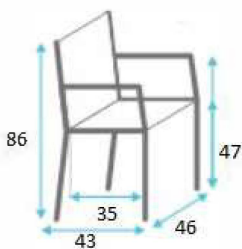

DOMINIC CHAIR

SKU:CMMOAS-401-CDDOMINIO

	← 1.4 m → FABRIC CONSUMPTION (M)				LEATHER (M2)
	1 UN	2 UN	4 UN	6 UN	1 UN
SINGLE FABRIC	0.50	0.50	1.00	1.50	0.47

Dimensions:

Height: 86cm - 33.9 in
 Width: 46cm - 18.1 in
 Depth: 43cm - 16.9 in
 Seat Height: 47cm - 18.5 in