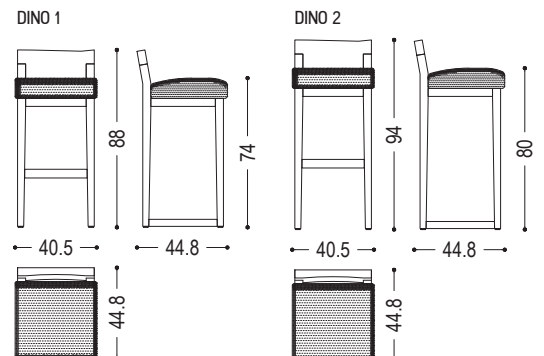

AVAILABLE FINISHES:

- **B2:** lacquered iron: iron dust, RAL (only selected colours)
- **B3:** lacquered iron matt brushed effect: aged copper, aged bronze, stainless steel, titanium