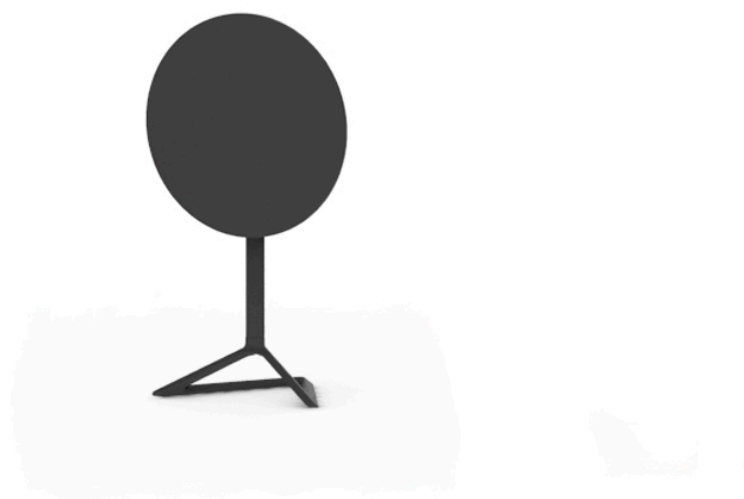

## Description

Extruded aluminum tube with cast aluminum base coated with epoxy baked painting. Item suitable for indoor and outdoor use. Table top not included.

Weight: 0.71 Kg

### BASE - BASE

fixed top / fijo ref. 66006  
 collapsable top / abatible ref. 66006T  
 fixed for glass / fijo para vidrio ref. 66006V

DELTA BASE MESA Ø62 H50  
 DELTA TABLE BASE Ø24 1/2" H19 3/4"

### TABLE TOPS OPTIONS - OPCIONES SOBRES

- |                      |                                   |
|----------------------|-----------------------------------|
| ● Ø50 cm<br>Ø19 1/4" | ■ 50 x 50 cm<br>19 1/4" x 19 1/4" |
| ● Ø59 cm<br>Ø23 1/4" | ■ 59 x 59 cm<br>23 1/4" x 23 1/4" |
| ● Ø69 cm<br>Ø27 1/4" |                                   |

## Delta table base h:73cm

The Delta furniture design collection, is made to fit in with exterior or interior contemporary spaces.