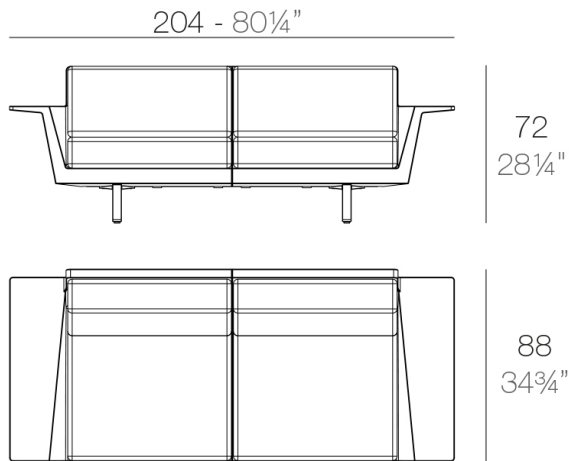

### Delta sofá

The Delta furniture design collection, is made to fit in with exterior or interior contemporary spaces.

---

## Description

Modular sofa made of polyethylene resin by rotational moulding with tubular structure made of aluminium and legs made of cast aluminium. 100% Recyclable. Item suitable for indoor and outdoor use. Available in different finishes.

## Modules

DELTA Sofá Modular 2 plazas  
DELTA Sectinal Sofa 2 seats

DELTA Sofá Modular 4 plazas  
DELTA Sectinal Sofa 4 seats

DELTA Sofá 2 plazas + mesa  
DELTA Sofa 2 seats + table

DELTA Sofá 4 plazas + mesa  
DELTA Sofa 4 seats + table

## Delta table base h:73cm

The Delta furniture design collection, is made to fit in with exterior or interior contemporary spaces.