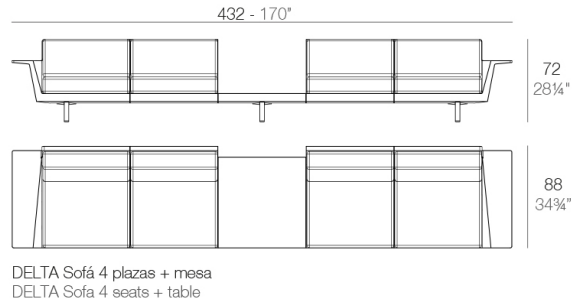

## Modules

DELTA Sofá Modular 2 plazas  
DELTA Sectinal Sofa 2 seats

DELTA Sofá Modular 4 plazas  
DELTA Sectinal Sofa 4 seats

DELTA Sofá 2 plazas + mesa  
DELTA Sofa 2 seats + table

DELTA Sofá 4 plazas + mesa  
DELTA Sofa 4 seats + table

DELTA Sofá 3 plazas - Derecho  
DELTA Sofa 3 seats - Right

DELTA Sofá 3 plazas - Izquierdo  
DELTA Sofa 3 seats - Left

DELTA Sofá 4 plazas  
DELTA Sofa 4 seats

DELTA Sofá 4 plazas - Derecho  
DELTA Sofa 4 seats - Right

### TABLE TOPS OPTIONS - OPCIONES SOBRES

- |                      |                                   |
|----------------------|-----------------------------------|
| ● Ø50 cm<br>Ø19 1/4" | ■ 50 x 50 cm<br>19 1/4" x 19 1/4" |
| ● Ø59 cm<br>Ø23 1/4" | ■ 59 x 59 cm<br>23 1/4" x 23 1/4" |
| ● Ø69 cm<br>Ø27 1/4" |                                   |

## Delta table base h:73cm

The Delta furniture design collection, is made to fit in with exterior or interior contemporary spaces.