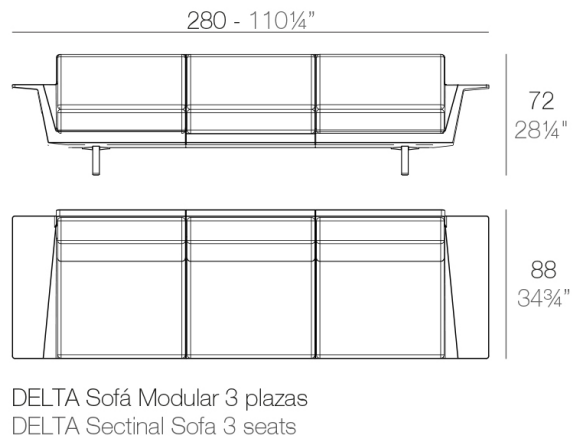

## Modules

DELTA Sofá Modular 2 plazas  
DELTA Sectinal Sofa 2 seats

DELTA Sofá Modular 4 plazas  
DELTA Sectinal Sofa 4 seats

DELTA Sofá 2 plazas + mesa  
DELTA Sofa 2 seats + table

DELTA Sofá 4 plazas + mesa  
DELTA Sofa 4 seats + table

# Delta table base h:105cm

by Jorge Pensi

The Delta furniture design collection, is made to fit in with exterior or interior contemporary spaces.

### TABLE TOPS OPTIONS - OPCIONES SOBRES

- |                      |                                   |
|----------------------|-----------------------------------|
| ● Ø50 cm<br>Ø19 1/4" | ■ 50 x 50 cm<br>19 1/4" x 19 1/4" |
| ● Ø59 cm<br>Ø23 1/4" | ■ 59 x 59 cm<br>23 1/4" x 23 1/4" |
| ● Ø69 cm<br>Ø27 1/4" |                                   |

## Delta table base h:73cm

The Delta furniture design collection, is made to fit in with exterior or interior contemporary spaces.