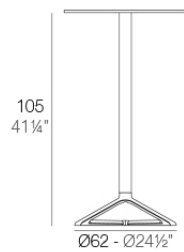

# Delta table base h:105cm

by Jorge Pensi

The Delta furniture design collection, is made to fit in with exterior or interior contemporary spaces.

## Description

Extruded aluminum tube with cast aluminum base coated with epoxy baked painting. Item suitable for indoor and outdoor use. Table top not included.

Weight: 1.05 Kg

BASE - BASE

fixed top / fijo *ref: 66008*  
collapsible top / abatible *ref: 66008T*  
fixed for glass / fijo para vidrio *ref: 66008V*

DELTA BASE MESA Ø62 H105  
DELTA TABLE BASE Ø24½" H41¼"

TABLE TOPS OPTIONS - OPCIONES SOBRES

### TABLE TOPS OPTIONS - OPCIONES SOBRES

- |                      |                                   |
|----------------------|-----------------------------------|
| ● Ø50 cm<br>Ø19 1/4" | ■ 50 x 50 cm<br>19 1/4" x 19 1/4" |
| ● Ø59 cm<br>Ø23 1/4" | ■ 59 x 59 cm<br>23 1/4" x 23 1/4" |
| ● Ø69 cm<br>Ø27 1/4" |                                   |