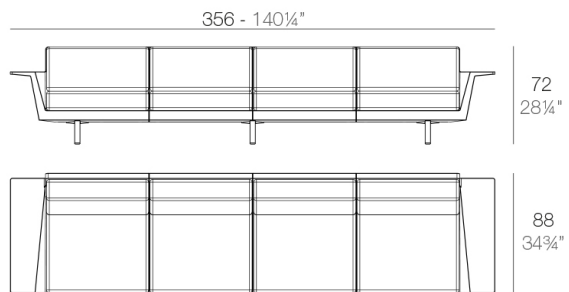

## Modules

DELTA Sofá Modular 2 plazas  
DELTA Sectinal Sofa 2 seats

DELTA Sofá Modular 4 plazas  
DELTA Sectinal Sofa 4 seats

DELTA Sofá 2 plazas + mesa  
DELTA Sofa 2 seats + table

DELTA Sofá 4 plazas + mesa  
DELTA Sofa 4 seats + table

## Delta table base h:73cm

The Delta furniture design collection, is made to fit in with exterior or interior contemporary spaces.