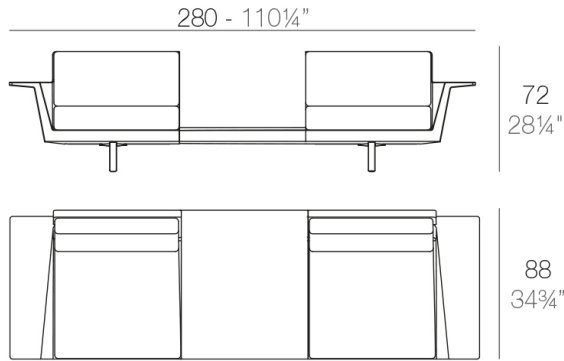

## Modules

DELTA Sofá Modular 2 plazas  
DELTA Sectinal Sofa 2 seats

DELTA Sofá Modular 4 plazas  
DELTA Sectinal Sofa 4 seats

DELTA Sofá 2 plazas + mesa  
DELTA Sofa 2 seats + table

DELTA Sofá 4 plazas + mesa  
DELTA Sofa 4 seats + table

DELTA Sofá 3 plazas - Derecho  
DELTA Sofa 3 seats - Right

DELTA Sofá 3 plazas - Izquierdo  
DELTA Sofa 3 seats - Left

DELTA Sofá 4 plazas  
DELTA Sofa 4 seats

DELTA Sofá 4 plazas - Derecho  
DELTA Sofa 4 seats - Right

DELTA Sofá 4 plazas - Izquierdo  
DELTA Sofa 4 seats - Left

DELTA Sofá 5 plazas - Derecho  
DELTA Sofa 5 seats - Right

DELTA Sofá 5 plazas - Izquierdo  
DELTA Sofa 5 seats - Left

# Delta table base h:105cm

by Jorge Pensi

The Delta furniture design collection, is made to fit in with exterior or interior contemporary spaces.