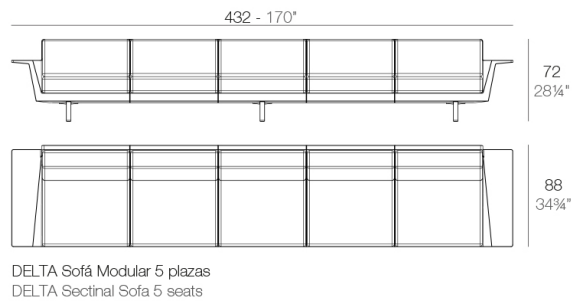

## Modules

DELTA Sofá Modular 2 plazas  
DELTA Sectinal Sofa 2 seats

DELTA Sofá Modular 4 plazas  
DELTA Sectinal Sofa 4 seats

DELTA Sofá 2 plazas + mesa  
DELTA Sofa 2 seats + table

DELTA Sofá 4 plazas + mesa  
DELTA Sofa 4 seats + table

### TABLE TOPS OPTIONS - OPCIONES SOBRES

- |                      |                                   |
|----------------------|-----------------------------------|
| ● Ø50 cm<br>Ø19 1/4" | ■ 50 x 50 cm<br>19 1/4" x 19 1/4" |
| ● Ø59 cm<br>Ø23 1/4" | ■ 59 x 59 cm<br>23 1/4" x 23 1/4" |
| ● Ø69 cm<br>Ø27 1/4" |                                   |

## Delta table base h:73cm

The Delta furniture design collection, is made to fit in with exterior or interior contemporary spaces.