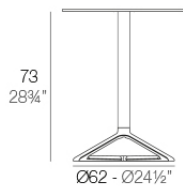

Description

Extruded aluminum tube with cast aluminum base coated with epoxy baked painting. Item suitable for indoor and outdoor use. Table top not included.

Weight: 0.86 Kg

BASE - BASE