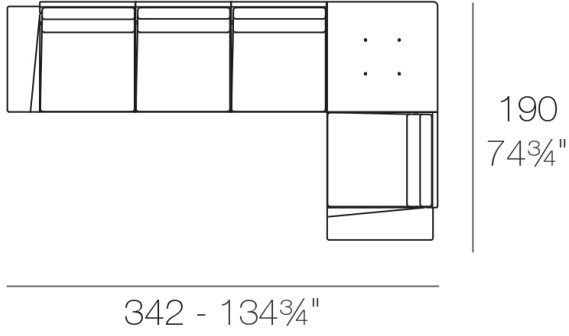

DELTA Sofá 3 plazas - Derecho  
DELTA Sofa 3 seats - Right

DELTA Sofá 3 plazas - Izquierdo  
DELTA Sofa 3 seats - Left

DELTA Sofá 4 plazas  
DELTA Sofa 4 seats

DELTA Sofá 4 plazas - Derecho  
DELTA Sofa 4 seats - Right

DELTA Sofá 4 plazas - Izquierdo  
DELTA Sofa 4 seats - Left

DELTA Sofá 5 plazas - Derecho  
DELTA Sofa 5 seats - Right

DELTA Sofá 5 plazas - Izquierdo  
DELTA Sofa 5 seats - Left

# Delta table base h:105cm

by Jorge Pensi

The Delta furniture design collection, is made to fit in with exterior or interior contemporary spaces.

### TABLE TOPS OPTIONS - OPCIONES SOBRES

- |                      |                                   |
|----------------------|-----------------------------------|
| ● Ø50 cm<br>Ø19 1/4" | ■ 50 x 50 cm<br>19 1/4" x 19 1/4" |
| ● Ø59 cm<br>Ø23 1/4" | ■ 59 x 59 cm<br>23 1/4" x 23 1/4" |
| ● Ø69 cm<br>Ø27 1/4" |                                   |