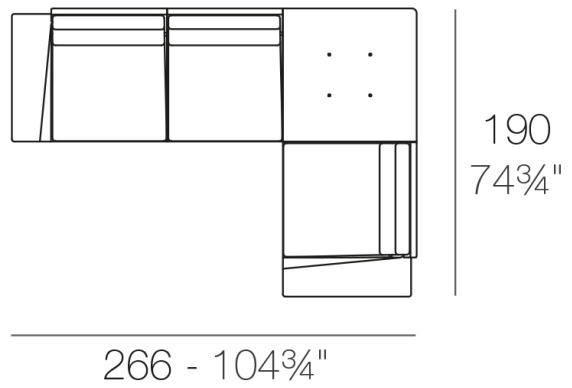

## Modules

DELTA Sofá Modular 2 plazas  
DELTA Sectinal Sofa 2 seats

DELTA Sofá Modular 4 plazas  
DELTA Sectinal Sofa 4 seats

DELTA Sofá 2 plazas + mesa  
DELTA Sofa 2 seats + table

DELTA Sofá 4 plazas + mesa  
DELTA Sofa 4 seats + table

DELTA Sofá 3 plazas - Derecho  
DELTA Sofa 3 seats - Right

DELTA Sofá 3 plazas - Izquierdo  
DELTA Sofa 3 seats - Left

DELTA Sofá 4 plazas  
DELTA Sofa 4 seats

DELTA Sofá 4 plazas - Derecho  
DELTA Sofa 4 seats - Right

# Delta table base h:105cm

by Jorge Pensi

The Delta furniture design collection, is made to fit in with exterior or interior contemporary spaces.

### TABLE TOPS OPTIONS - OPCIONES SOBRES

- |                      |                                   |
|----------------------|-----------------------------------|
| ● Ø50 cm<br>Ø19 1/4" | ■ 50 x 50 cm<br>19 1/4" x 19 1/4" |
| ● Ø59 cm<br>Ø23 1/4" | ■ 59 x 59 cm<br>23 1/4" x 23 1/4" |
| ● Ø69 cm<br>Ø27 1/4" |                                   |