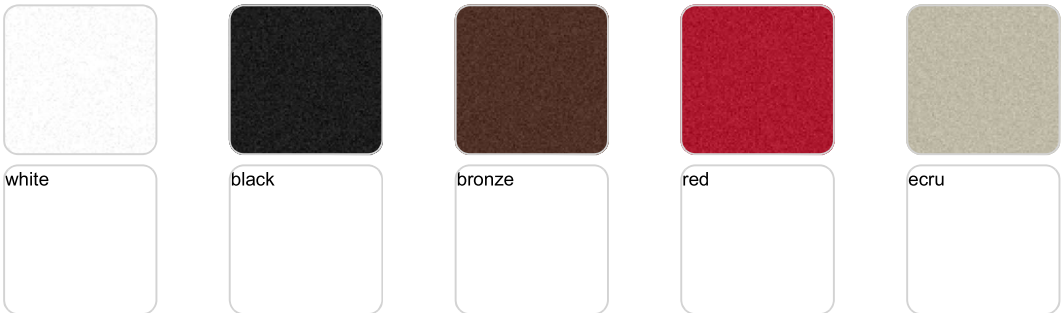

traffic gray

black

ecru

crema

castoro fiber

cacao

notte blue

modo green

pickle

almond

red

purjai red

melon

Powder coated aluminum base with 90° collapsable attachment made of polyamide and fiber glass

Fixed glass
Ref. 66008V

Powder coated aluminum base with non collapsable aluminum attachment powder coated, made exclusively for our glass tops.

Chair Finishes

finishes

BASIC PP
Ref. 66026

Available in various colors

LACQUERED COLOR INJECTION PP
Ref. 66026F

—