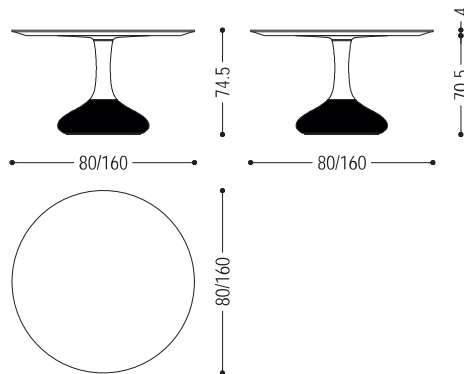

AVAILABLE FINISHES:

- A1: walnut with knots
- A2: oak with knots
- A3: oak with knots finish: whitened, mystic black, vintage, neutro
- A4: oak with knots pigmented: ash grey, white milk, total black

DECANT ROUND