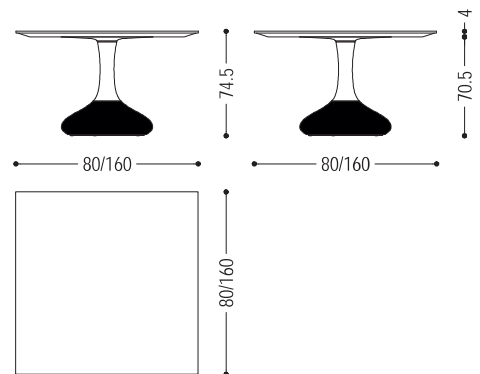

DECANT SQUARED