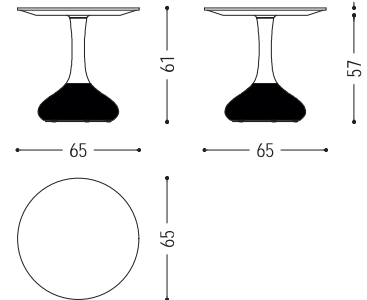

DECANT SMALL R65