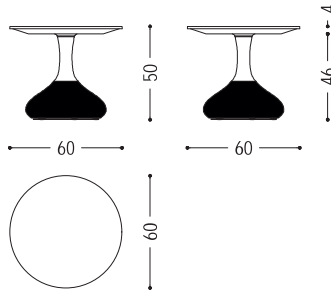

AVAILABLE FINISHES:

- A1: walnut with knots
- A2: oak with knots
- A3: oak with knots finish: whitened, vintage, neutro
- A4: oak with knots pigmented: ash grey, white milk, total black

DECANT SMALL R60