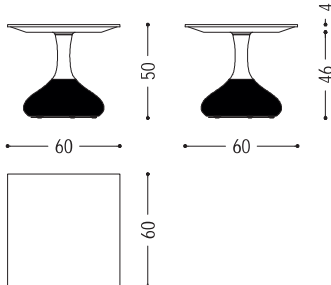

DECANT SMALL SQ60