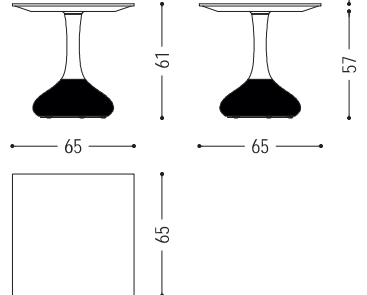

DECANT SMALL SQ65