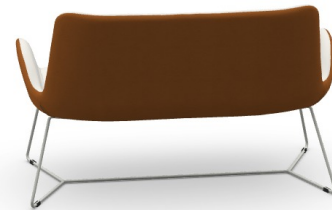

MONDO

Dalia DV M TS Sofa

SKU: MIMODJ-402-S1850D00_T

Product type: Indoor sofa

51.2" W x 28.7" D x 32.7" H - 17.3" SH

Dalia two-seats sofa with sled metal base. Seating is available upholstered in leather, faux leather and fabric. Back and front of backrest customizable with different materials and colors.

MATERIALS: The upholstery is available leather, fabric. or COM
FINISHES: Sled metal base

Colors and Materials

Structure

Papaya orange steel

Light blue metal

White steel

Ocean blue steel

Bronze metal