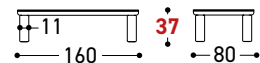

customade DESIGN ALAIN GILLES

Collezione di tavoli fissi ed allungabili con struttura in alluminio verniciato a polveri e top in Hpl o ceramica (solo tavoli fissi).

Collection of fixed and extendable tables with powder coated aluminium structure and HPL or ceramic top (the latter for fixed tables only).

Kollektion von fixen und ausziehbaren Tischen mit pulverbeschichteter Aluminiumstruktur und HPL- oder Keramikplatte (Keramik nur für nicht ausziehbare Tische).

Collection de tables fixes et à rallonges avec structure en aluminium revêtu de poudre et dessus en Hpl ou céramique (tables fixes uniquement).

Colección de mesas fijas y extensibles con estructura de aluminio recubierto de polvo y tablero de HPL y cerámica. (solo mesas fijas).

Коллекция неподвижных и раздвижных столов с алюминиевой конструкцией с порошковым покрытием и столешницей из БСП или глиняного раствора (только неподвижные столы).

art. **253T3** Tavolino
Coffee table **140x80**

W 31 1/2" - H 14 5/8" - D 55 1/8"

cover - art. 9462C

STRUTTURA STRUCTURE

	Bianco White
	Grigio Seta Silk Grey
	Denim Denim
	Ruggine Rust
	Bronzo Metal Metal Bronze
	Verde Green
	Grigio Grey
	Moka Dark Brown
	Nero Black

TOP TOP

HPL HPL	 b/nero - black edge	Bianco White	 b/nero - black edge	Antracite Antracite
sp 1,2 r=10	 b/bianco - white edge	Bianco White	 b/marrone-brown edge	Bedonia Bedonia
	 b/Perla - Perla edge	Grigio Perla Perla grey	 b/marrone-brown edge	Corten Corten
	 b/marrone-brown edge	Cemento Cement	 b/nero - black edge	Ardesia Ardesia
CERAMICA BOCCIARDATA BUSH-HAMMERED CERAMIC		Bianco Calce Lime White		Dark Stone Dark Stone
		Porfido Grigio Grey Porphyry		Granito Grigio Grey Granite
sp 1,2 r=10		Bronzite Bronzite		

OUTDOOR

art. **253T4** Tavolino
Coffee table **160x80**

W 31 1/2" - H 14 5/8" - D 63"

cover - art. 9478C

STRUTTURA STRUCTURE