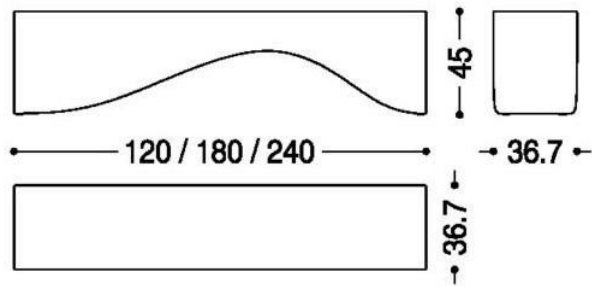

Bench Sizes:

47.25"W x 14.5"D x 17.75"H

70.75"W x 14.5"D x 17.75"H

94.5"W x 14.5"D x 17.75"H

WOOD AND FINISHES

CEDARWOOD RAW

CEDAR CONTRACT

CEDAR SANDED