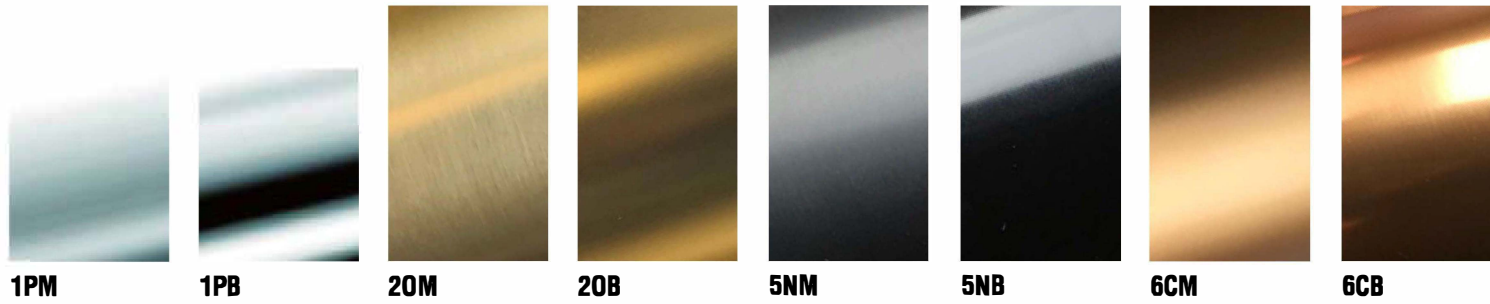

Materials: Aluminum Structure.

ACERO Y ALUMINIO / ALUMINIUM & STEEL / ALUMINIUM ET ACIER

PINTURA / PAINT / PEINT

1PL
RAL9010

3PL
RAL3000

4PL
RAL6019

5PL
RAL1019

7PL
RAL9005

8PL
RAL7024

9PL
RAL9006

10PL
RAL9006

13PL
RAL6003

15PL
RAL1015

17PL
RAL8012

18PL
RAL8014

MARTELÉ / HAMMERED / MARTELÉE

1MT
BLACK

2MT
COPPER

ALUMINIO ANODIZADO / ANODIZED ALUMINIUM / ALUMINIUM ANODISÉ

Please be aware that the actual colors might vary from what you see on your screen, as monitor settings can differ.