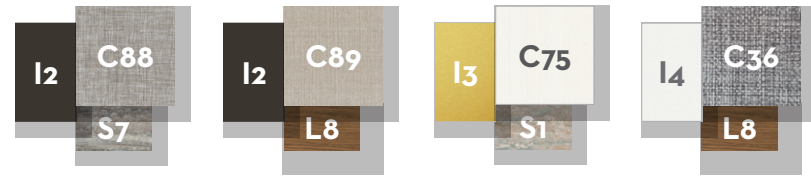

BAR TABLE 125x70 / CODE: CASITP125

	Width	Depth	Height
cm	125	70	105
inch	49.2	27.6	41.3

DINING TABLE 150x150 / CODE: CASITP150

	Width	Depth	Height
cm	150	150	76
inch	59.1	59.1	29.9

DINING TABLE 200x100 / CODE: CASITP200

	Width	Depth	Height
cm	200	100	76
inch	78.7	39.4	29.9

DINING TABLE 260x100 / CODE: CASITP260

	Width	Depth	Height
cm	260	100	76
inch	102.4	39.4	29.9

DINING CHAIR / CODE: CASISP

	Width	Depth	Height	H. seat	H. cushion
cm	53	55	79	46	3
inch	20.9	21.7	31.1	18.1	1.2

DINING ARMCHAIR / CODE: CASIPP

	Width	Depth	Height	H. armrest	H. seat	H. cushion
cm	65	55	79	64	46	3
inch	25.6	21.7	31.1	25.2	18.1	1.2

BAR STOOL / CODE: CASISGA

	Width	Depth	Height	H. seat	H. cushion
cm	53	50	98	77	3
inch	20.9	19.7	38.6	30.3	1.2

SUNBED / CODE: CASILET

	Width	Depth	Height	H. cushion
cm	78	202	34	7
inch	30.7	79.5	13.4	2.8

DAYBED / CODE: CASIBED

	Width	Depth	Height	H. armrest	H. seat	H. cushion	Shelf
cm	200	200	200	57	53	30	63x19
inch	78.7	78.7	78.7	22.4	20.9	11.8	24.8x7.5