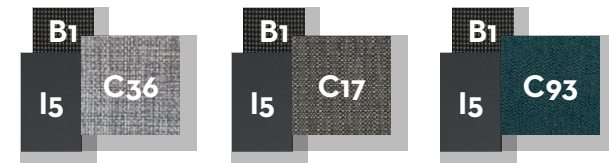

CASILDA COLLECTION

SKU:TAMOTI-701-CASILDA

SOFA DX / CODE: CASIDX

	Width	Depth	Height	H. armrest	H. seat	H. cushion
cm	100	100	64	60	46	37
inch	39.4	39.4	25.2	23.6	18.1	14.6

SOFA SX / CODE: CASISX

	Width	Depth	Height	H. armrest	H. seat	H. cushion
cm	100	100	64	60	46	37
inch	39.4	39.4	25.2	23.6	18.1	14.6

SOFA CX / CODE: CASICX

	Width	Depth	Height	H. seat	H. cushion
cm	95	100	64	46	37
inch	37.4	39.4	25.2	18.1	14.6

SOFA CORNER / CODE: CASIANG

	Width	Depth	Height	H. seat	H. cushion
cm	100	100	64	46	37
inch	39.4	39.4	25.2	18.1	14.6

LIVING ARMCHAIR / CODE: CASIPL

	Width	Depth	Height	H. armrest	H. seat	H. cushion
cm	105	100	64	60	46	37
inch	41.3	39.4	25.2	23.6	18.1	14.6

KG 27,0

unit 1
0.83 mc

POUF / CODE: CASIPUF

	Width	Depth	Height	H. cushion
cm	95	100	46	37
inch	37.4	39.4	18.1	14.6

LAMP L / CODE: CASILAMPL

	Width	Depth	Height
cm	23	20	175
inch	9.1	7.9	68.9

LAMP S / CODE: CASILAMPS

	Width	Depth	Height
cm	63	15	40
inch	24.8	5.9	15.7

LAMP XS / CODE: CASILAMPXS

	Width	Depth	Height
cm	23	20	40
inch	9.1	7.9	15.7