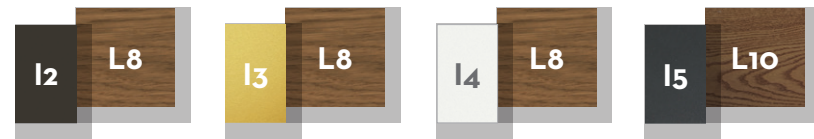

KG 17,0

unit 1
0.52 mc

COFFEE TABLE 100x100 / CODE: CASITC100

 29,0 |
  unit 1 0,22 mc |
 

	Width	Depth	Height
cm	100	100	17
inch	39,4	39,4	6,7

COFFEE TABLE 140x70 / CODE: CASITC70

 28,0 |
  unit 1 0,34 mc |
 

	Width	Depth	Height
cm	140	70	28
inch	55,1	27,6	11,0

COFFEE TABLE 140x140 / CODE: CASIT

 55,0 |
  unit 1 0,66 mc |
 

	Width	Depth	Height
cm	140	140	28
inch	55,1	55,1	11,0

	Width	Depth	Height
cm	90	90	74
inch	35.4	35.4	29.1

BAR TABLE 125x70 / CODE: CASITP125

	Width	Depth	Height
cm	125	70	105
inch	49.2	27.6	41.3

DINING TABLE 150x150 / CODE: CASITP150

	Width	Depth	Height
cm	150	150	76
inch	59.1	59.1	29.9

DINING TABLE 200x100 / CODE: CASITP200