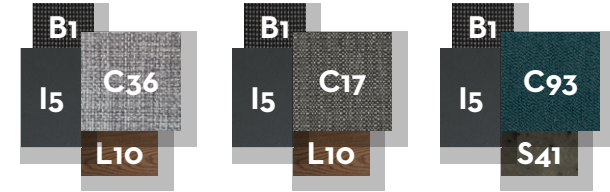

CASILDA COLLECTION

SKU:TAMOTI-701-CASILDA

SOFA DX / CODE: CASIDX

	Width	Depth	Height	H. armrest	H. seat	H. cushion
cm	100	100	64	60	46	37
inch	39.4	39.4	25.2	23.6	18.1	14.6

SOFA SX / CODE: CASISX

	Width	Depth	Height	H. armrest	H. seat	H. cushion
cm	100	100	64	60	46	37
inch	39.4	39.4	25.2	23.6	18.1	14.6

SOFA CX / CODE: CASICX

	Width	Depth	Height	H. seat	H. cushion
cm	95	100	64	46	37
inch	37.4	39.4	25.2	18.1	14.6

SOFA CORNER / CODE: CASIANG

	Width	Depth	Height	H. seat	H. cushion
cm	100	100	64	46	37
inch	39.4	39.4	25.2	18.1	14.6

LIVING ARMCHAIR / CODE: CASIPL

	Width	Depth	Height	H. armrest	H. seat	H. cushion
cm	105	100	64	60	46	37
inch	41.3	39.4	25.2	23.6	18.1	14.6

KG 27,0

unit 1
0.83 mc

POUF / CODE: CASIPUF

	Width	Depth	Height	H. cushion
cm	95	100	46	37
inch	37.4	39.4	18.1	14.6

LAMP L / CODE: CASILAMPL

	Width	Depth	Height
cm	23	20	175
inch	9.1	7.9	68.9

LAMP S / CODE: CASILAMPS

	Width	Depth	Height
cm	63	15	40
inch	24.8	5.9	15.7

LAMP XS / CODE: CASILAMPXS

	Width	Depth	Height
cm	23	20	40
inch	9.1	7.9	15.7