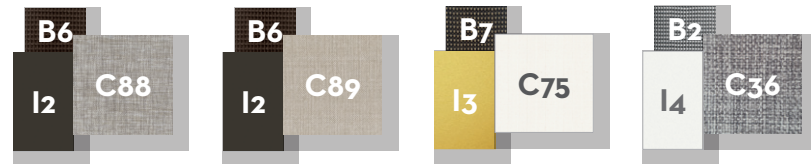

CASILDA COLLECTION

SKU:TAMOTI-701-CASILDA

SOFA DX / CODE: CASIDX

	Width	Depth	Height	H. armrest	H. seat	H. cushion
cm	100	100	64	60	46	37
inch	39.4	39.4	25.2	23.6	18.1	14.6

SOFA SX / CODE: CASISX

	Width	Depth	Height	H. armrest	H. seat	H. cushion
cm	100	100	64	60	46	37
inch	39.4	39.4	25.2	23.6	18.1	14.6

SOFA CX / CODE: CASICX

	Width	Depth	Height	H. seat	H. cushion
cm	95	100	64	46	37
inch	37.4	39.4	25.2	18.1	14.6

SOFA CORNER / CODE: CASIANG

	Width	Depth	Height	H. seat	H. cushion
cm	100	100	64	46	37
inch	39.4	39.4	25.2	18.1	14.6

LIVING ARMCHAIR / CODE: CASIPL

	Width	Depth	Height	H. armrest	H. seat	H. cushion
cm	105	100	64	60	46	37
inch	41.3	39.4	25.2	23.6	18.1	14.6

KG 27,0

unit 1
0.83 mc

POUF / CODE: CASIPUF

	Width	Depth	Height	H. cushion
cm	95	100	46	37
inch	37.4	39.4	18.1	14.6

LAMP L / CODE: CASILAMPL

	Width	Depth	Height
cm	23	20	175
inch	9.1	7.9	68.9

LAMP S / CODE: CASILAMPS

	Width	Depth	Height
cm	63	15	40
inch	24.8	5.9	15.7

LAMP XS / CODE: CASILAMPXS

	Width	Depth	Height
cm	23	20	40
inch	9.1	7.9	15.7