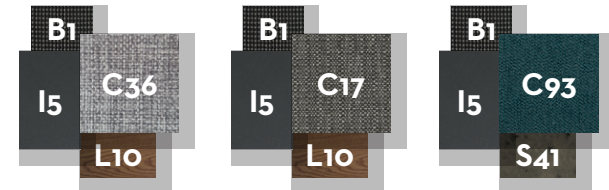

SUNBED / CODE: CASILET

	Width	Depth	Height	H. cushion
cm	78	202	34	7
inch	30.7	79.5	13.4	2.8

DAYBED / CODE: CASIBED

	Width	Depth	Height	H. armrest	H. seat	H. cushion	Shelf
cm	200	200	200	57	53	30	63x19
inch	78.7	78.7	78.7	22.4	20.9	11.8	24.8x7.5

LAMP L / CODE: CASILAMPL

	Width	Depth	Height
cm	23	20	175
inch	9.1	7.9	68.9

LAMP S / CODE: CASILAMPS

	Width	Depth	Height
cm	63	15	40
inch	24.8	5.9	15.7

LAMP XS / CODE: CASILAMPXS

	Width	Depth	Height
cm	23	20	40
inch	9.1	7.9	15.7