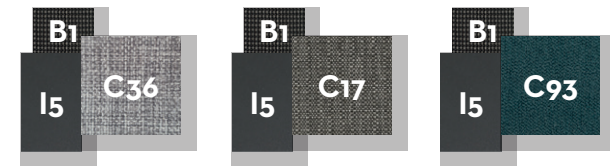

SOFA CX / CODE: CASICX

	Width	Depth	Height	H. seat	H. cushion
cm	95	100	64	46	37
inch	37.4	39.4	25.2	18.1	14.6

SOFA CORNER / CODE: CASIANG

	Width	Depth	Height	H. seat	H. cushion
cm	100	100	64	46	37
inch	39.4	39.4	25.2	18.1	14.6

LIVING ARMCHAIR / CODE: CASIPL

	Width	Depth	Height	H. armrest	H. seat	H. cushion
cm	105	100	64	60	46	37
inch	41.3	39.4	25.2	23.6	18.1	14.6

KG 27,0

unit 1
0.83 mc

POUF / CODE: CASIPUF

	Width	Depth	Height	H. cushion
cm	95	100	46	37
inch	37.4	39.4	18.1	14.6

KG 17,0

unit 1
0.52 mc

COFFEE TABLE 100x100 / CODE: CASITC100

 29,0 |
  unit 1 0,22 mc |
 

	Width	Depth	Height
cm	100	100	17
inch	39,4	39,4	6,7

COFFEE TABLE 140x70 / CODE: CASITC70

 28,0 |
  unit 1 0,34 mc |
 

	Width	Depth	Height
cm	140	70	28
inch	55,1	27,6	11,0

COFFEE TABLE 140x140 / CODE: CASIT

 55,0 |
  unit 1 0,66 mc |
 

	Width	Depth	Height
cm	140	140	28
inch	55,1	55,1	11,0

	Width	Depth	Height
cm	90	90	74
inch	35.4	35.4	29.1