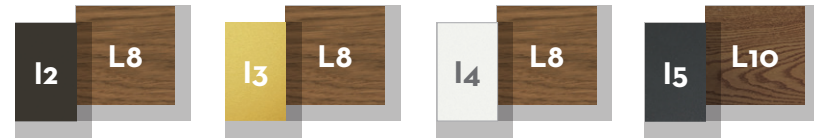

KG 17,0

unit 1
0.52 mc

COFFEE TABLE 100x100 / CODE: CASITC100

 29,0 |
  unit 1 0,22 mc |
 

	Width	Depth	Height
cm	100	100	17
inch	39,4	39,4	6,7

COFFEE TABLE 140x70 / CODE: CASITC70

 28,0 |
  unit 1 0,34 mc |
 

	Width	Depth	Height
cm	140	70	28
inch	55,1	27,6	11,0

COFFEE TABLE 140x140 / CODE: CASIT

 55,0 |
  unit 1 0,66 mc |
 

	Width	Depth	Height
cm	140	140	28
inch	55,1	55,1	11,0

	Width	Depth	Height
cm	90	90	74
inch	35.4	35.4	29.1

BAR TABLE 125x70 / CODE: CASITP125

	Width	Depth	Height
cm	125	70	105
inch	49.2	27.6	41.3

DINING TABLE 150x150 / CODE: CASITP150

	Width	Depth	Height
cm	150	150	76
inch	59.1	59.1	29.9

DINING TABLE 200x100 / CODE: CASITP200