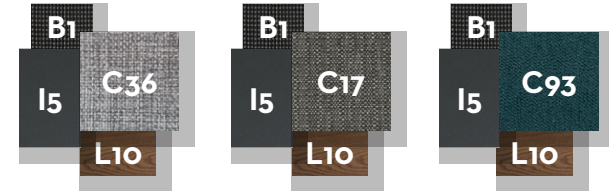

	Width	Depth	Height
cm	200	100	76
inch	78.7	39.4	29.9

DINING TABLE 260x100 / CODE: CASITP260

	Width	Depth	Height
cm	260	100	76
inch	102.4	39.4	29.9

DINING CHAIR / CODE: CASISP

	Width	Depth	Height	H. seat	H. cushion
cm	53	55	79	46	3
inch	20.9	21.7	31.1	18.1	1.2

DINING ARMCHAIR / CODE: CASIPP

	Width	Depth	Height	H. armrest	H. seat	H. cushion
cm	65	55	79	64	46	3
inch	25.6	21.7	31.1	25.2	18.1	1.2

BAR STOOL / CODE: CASISGA

	Width	Depth	Height	H. seat	H. cushion
cm	53	50	98	77	3
inch	20.9	19.7	38.6	30.3	1.2

SUNBED / CODE: CASILET

	Width	Depth	Height	H. cushion
cm	78	202	34	7
inch	30.7	79.5	13.4	2.8

DAYBED / CODE: CASIBED

	Width	Depth	Height	H. armrest	H. seat	H. cushion	Shelf
cm	200	200	200	57	53	30	63x19
inch	78.7	78.7	78.7	22.4	20.9	11.8	24.8x7.5