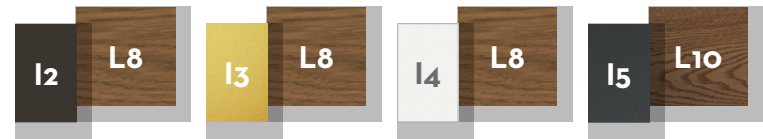

SUNBED / CODE: CASILET

	Width	Depth	Height	H. cushion
cm	78	202	34	7
inch	30.7	79.5	13.4	2.8

DAYBED / CODE: CASIBED

	Width	Depth	Height	H. armrest	H. seat	H. cushion	Shelf
cm	200	200	200	57	53	30	63x19
inch	78.7	78.7	78.7	22.4	20.9	11.8	24.8x7.5

LAMP L / CODE: CASILAMPL

	Width	Depth	Height
cm	23	20	175
inch	9.1	7.9	68.9

LAMP S / CODE: CASILAMPS

	Width	Depth	Height
cm	63	15	40
inch	24.8	5.9	15.7

LAMP XS / CODE: CASILAMPXS

	Width	Depth	Height
cm	23	20	40
inch	9.1	7.9	15.7