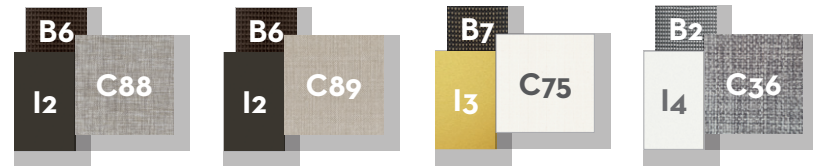

SOFA CX / CODE: CASICX

	Width	Depth	Height	H. seat	H. cushion
cm	95	100	64	46	37
inch	37.4	39.4	25.2	18.1	14.6

SOFA CORNER / CODE: CASIANG

	Width	Depth	Height	H. seat	H. cushion
cm	100	100	64	46	37
inch	39.4	39.4	25.2	18.1	14.6

LIVING ARMCHAIR / CODE: CASIPL

	Width	Depth	Height	H. armrest	H. seat	H. cushion
cm	105	100	64	60	46	37
inch	41.3	39.4	25.2	23.6	18.1	14.6

KG 27,0

unit 1
0.83 mc

POUF / CODE: CASIPUF

	Width	Depth	Height	H. cushion
cm	95	100	46	37
inch	37.4	39.4	18.1	14.6

KG 17,0

unit 1
0.52 mc

COFFEE TABLE 100x100 / CODE: CASITC100

 29,0 |
  unit 1 0,22 mc |
 

	Width	Depth	Height
cm	100	100	17
inch	39,4	39,4	6,7

COFFEE TABLE 140x70 / CODE: CASITC70

 28,0 |
  unit 1 0,34 mc |
 

	Width	Depth	Height
cm	140	70	28
inch	55,1	27,6	11,0

COFFEE TABLE 140x140 / CODE: CASIT

 55,0 |
  unit 1 0,66 mc |
 

	Width	Depth	Height
cm	140	140	28
inch	55,1	55,1	11,0

	Width	Depth	Height
cm	90	90	74
inch	35.4	35.4	29.1