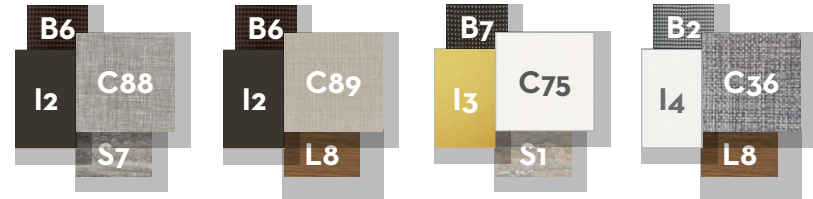

DINING ARMCHAIR / CODE: CASIPP

	Width	Depth	Height	H. armrest	H. seat	H. cushion
cm	65	55	79	64	46	3
inch	25.6	21.7	31.1	25.2	18.1	1.2

BAR STOOL / CODE: CASISGA

	Width	Depth	Height	H. seat	H. cushion
cm	53	50	98	77	3
inch	20.9	19.7	38.6	30.3	1.2

SUNBED / CODE: CASILET

	Width	Depth	Height	H. cushion
cm	78	202	34	7
inch	30.7	79.5	13.4	2.8

DAYBED / CODE: CASIBED

	Width	Depth	Height	H. armrest	H. seat	H. cushion	Shelf
cm	200	200	200	57	53	30	63x19
inch	78.7	78.7	78.7	22.4	20.9	11.8	24.8x7.5

LAMP L / CODE: CASILAMPL

	Width	Depth	Height
cm	23	20	175
inch	9.1	7.9	68.9

LAMP S / CODE: CASILAMPS

	Width	Depth	Height
cm	63	15	40
inch	24.8	5.9	15.7

LAMP XS / CODE: CASILAMPXS

	Width	Depth	Height
cm	23	20	40
inch	9.1	7.9	15.7