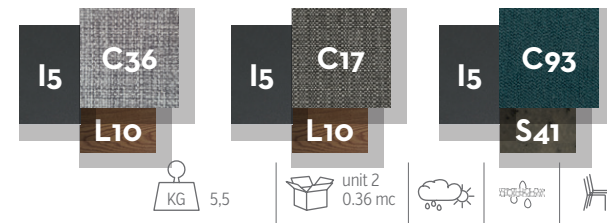

	Width	Depth	Height
cm	200	100	76
inch	78.7	39.4	29.9

DINING TABLE 260x100 / CODE: CASITP260

	Width	Depth	Height
cm	260	100	76
inch	102.4	39.4	29.9

DINING CHAIR / CODE: CASISP

	Width	Depth	Height	H. seat	H. cushion
cm	53	55	79	46	3
inch	20.9	21.7	31.1	18.1	1.2

DINING ARMCHAIR / CODE: CASIPP

	Width	Depth	Height	H. armrest	H. seat	H. cushion
cm	65	55	79	64	46	3
inch	25.6	21.7	31.1	25.2	18.1	1.2

BAR STOOL / CODE: CASISGA

	Width	Depth	Height	H. seat	H. cushion
cm	53	50	98	77	3
inch	20.9	19.7	38.6	30.3	1.2

SUNBED / CODE: CASILET

	Width	Depth	Height	H. cushion
cm	78	202	34	7
inch	30.7	79.5	13.4	2.8

DAYBED / CODE: CASIBED

	Width	Depth	Height	H. armrest	H. seat	H. cushion	Shelf
cm	200	200	200	57	53	30	63x19
inch	78.7	78.7	78.7	22.4	20.9	11.8	24.8x7.5

LAMP L / CODE: CASILAMPL

	Width	Depth	Height
cm	23	20	175
inch	9.1	7.9	68.9

LAMP S / CODE: CASILAMPS

	Width	Depth	Height
cm	63	15	40
inch	24.8	5.9	15.7

LAMP XS / CODE: CASILAMPXS

	Width	Depth	Height
cm	23	20	40
inch	9.1	7.9	15.7