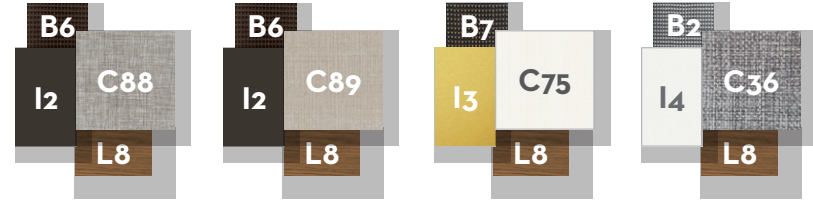

	Width	Depth	Height
cm	200	100	76
inch	78.7	39.4	29.9

DINING TABLE 260x100 / CODE: CASITP260

	Width	Depth	Height
cm	260	100	76
inch	102.4	39.4	29.9

DINING CHAIR / CODE: CASISP

	Width	Depth	Height	H. seat	H. cushion
cm	53	55	79	46	3
inch	20.9	21.7	31.1	18.1	1.2

DINING ARMCHAIR / CODE: CASIPP

	Width	Depth	Height	H. armrest	H. seat	H. cushion
cm	65	55	79	64	46	3
inch	25.6	21.7	31.1	25.2	18.1	1.2

BAR STOOL / CODE: CASISGA

	Width	Depth	Height	H. seat	H. cushion
cm	53	50	98	77	3
inch	20.9	19.7	38.6	30.3	1.2

SUNBED / CODE: CASILET

	Width	Depth	Height	H. cushion
cm	78	202	34	7
inch	30.7	79.5	13.4	2.8

DAYBED / CODE: CASIBED

	Width	Depth	Height	H. armrest	H. seat	H. cushion	Shelf
cm	200	200	200	57	53	30	63x19
inch	78.7	78.7	78.7	22.4	20.9	11.8	24.8x7.5