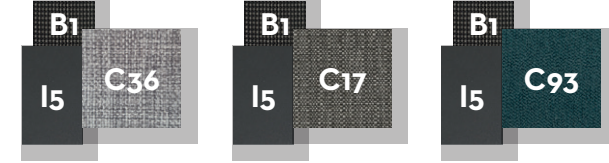

CASILDA COLLECTION

SKU:TAMOTI-701-CASILDA

SOFA DX / CODE: CASIDX

	Width	Depth	Height	H. armrest	H. seat	H. cushion
cm	100	100	64	60	46	37
inch	39.4	39.4	25.2	23.6	18.1	14.6

SOFA SX / CODE: CASISX

	Width	Depth	Height	H. armrest	H. seat	H. cushion
cm	100	100	64	60	46	37
inch	39.4	39.4	25.2	23.6	18.1	14.6

SOFA CX / CODE: CASICX

	Width	Depth	Height	H. seat	H. cushion
cm	95	100	64	46	37
inch	37.4	39.4	25.2	18.1	14.6

SOFA CORNER / CODE: CASIANG

	Width	Depth	Height	H. seat	H. cushion
cm	100	100	64	46	37
inch	39.4	39.4	25.2	18.1	14.6

	Width	Depth	Height
cm	140	70	28
inch	55,1	27,6	11,0

COFFEE TABLE 140x140 / CODE: CASIT

 55,0 |
  unit 1 0,66 mc |
 

	Width	Depth	Height
cm	140	140	28
inch	55,1	55,1	11,0

	Width	Depth	Height
cm	90	90	74
inch	35.4	35.4	29.1

LAMP L / CODE: CASILAMPL

	Width	Depth	Height
cm	23	20	175
inch	9.1	7.9	68.9

LAMP S / CODE: CASILAMPS

	Width	Depth	Height
cm	63	15	40
inch	24.8	5.9	15.7

LAMP XS / CODE: CASILAMPXS

	Width	Depth	Height
cm	23	20	40
inch	9.1	7.9	15.7