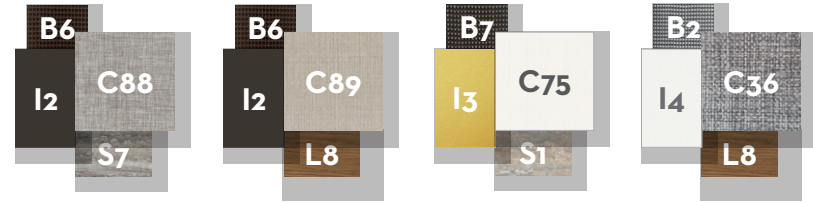

CASILDA COLLECTION

SKU:TAMOTI-701-CASILDA

SOFA DX / CODE: CASIDX

	Width	Depth	Height	H. armrest	H. seat	H. cushion
cm	100	100	64	60	46	37
inch	39.4	39.4	25.2	23.6	18.1	14.6

SOFA SX / CODE: CASISX

	Width	Depth	Height	H. armrest	H. seat	H. cushion
cm	100	100	64	60	46	37
inch	39.4	39.4	25.2	23.6	18.1	14.6

SOFA CX / CODE: CASICX

	Width	Depth	Height	H. seat	H. cushion
cm	95	100	64	46	37
inch	37.4	39.4	25.2	18.1	14.6

SOFA CORNER / CODE: CASIANG

	Width	Depth	Height	H. seat	H. cushion
cm	100	100	64	46	37
inch	39.4	39.4	25.2	18.1	14.6

LIVING ARMCHAIR / CODE: CASIPL

	Width	Depth	Height	H. armrest	H. seat	H. cushion
cm	105	100	64	60	46	37
inch	41.3	39.4	25.2	23.6	18.1	14.6

KG 27,0

unit 1
0.83 mc

POUF / CODE: CASIPUF

	Width	Depth	Height	H. cushion
cm	95	100	46	37
inch	37.4	39.4	18.1	14.6

LAMP L / CODE: CASILAMPL

	Width	Depth	Height
cm	23	20	175
inch	9.1	7.9	68.9

LAMP S / CODE: CASILAMPS

	Width	Depth	Height
cm	63	15	40
inch	24.8	5.9	15.7

LAMP XS / CODE: CASILAMPXS

	Width	Depth	Height
cm	23	20	40
inch	9.1	7.9	15.7