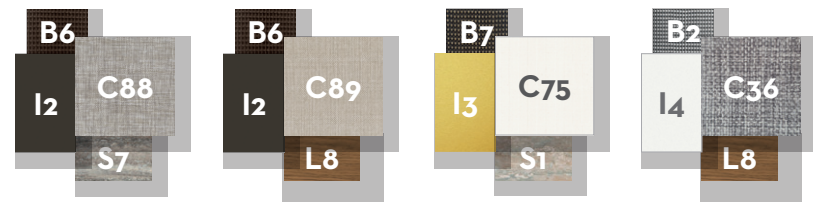

CASILDA COLLECTION

SKU:TAMOTI-701-CASILDA

SOFA DX / CODE: CASIDX

	Width	Depth	Height	H. armrest	H. seat	H. cushion
cm	100	100	64	60	46	37
inch	39.4	39.4	25.2	23.6	18.1	14.6

SOFA SX / CODE: CASISX

	Width	Depth	Height	H. armrest	H. seat	H. cushion
cm	100	100	64	60	46	37
inch	39.4	39.4	25.2	23.6	18.1	14.6

SOFA CX / CODE: CASICX

	Width	Depth	Height	H. seat	H. cushion
cm	95	100	64	46	37
inch	37.4	39.4	25.2	18.1	14.6

SOFA CORNER / CODE: CASIANG

	Width	Depth	Height	H. seat	H. cushion
cm	100	100	64	46	37
inch	39.4	39.4	25.2	18.1	14.6

SUNBED / CODE: CASILET

	Width	Depth	Height	H. cushion
cm	78	202	34	7
inch	30.7	79.5	13.4	2.8

DAYBED / CODE: CASIBED

	Width	Depth	Height	H. armrest	H. seat	H. cushion	Shelf
cm	200	200	200	57	53	30	63x19
inch	78.7	78.7	78.7	22.4	20.9	11.8	24.8x7.5

LAMP L / CODE: CASILAMPL

	Width	Depth	Height
cm	23	20	175
inch	9.1	7.9	68.9

LAMP S / CODE: CASILAMPS

	Width	Depth	Height
cm	63	15	40
inch	24.8	5.9	15.7

LAMP XS / CODE: CASILAMPXS

	Width	Depth	Height
cm	23	20	40
inch	9.1	7.9	15.7