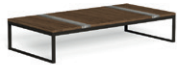

KG 17,0

unit 1
0.52 mc

COFFEE TABLE 100x100 / CODE: CASITC100

 29,0 |
  unit 1 0,22 mc |
 

	Width	Depth	Height
cm	100	100	17
inch	39,4	39,4	6,7

COFFEE TABLE 140x70 / CODE: CASITC70

 28,0 |
  unit 1 0,34 mc |
 

	Width	Depth	Height
cm	140	70	28
inch	55,1	27,6	11,0

COFFEE TABLE 140x140 / CODE: CASIT

 55,0 |
  unit 1 0,66 mc |
 

	Width	Depth	Height
cm	140	140	28
inch	55,1	55,1	11,0

	Width	Depth	Height
cm	90	90	74
inch	35.4	35.4	29.1