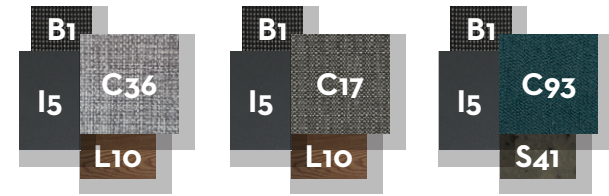

CASILDA COLLECTION

SKU:TAMOTI-701-CASILDA

SOFA DX / CODE: CASIDX

	Width	Depth	Height	H. armrest	H. seat	H. cushion
cm	100	100	64	60	46	37
inch	39.4	39.4	25.2	23.6	18.1	14.6

SOFA SX / CODE: CASISX

	Width	Depth	Height	H. armrest	H. seat	H. cushion
cm	100	100	64	60	46	37
inch	39.4	39.4	25.2	23.6	18.1	14.6

SOFA CX / CODE: CASICX

	Width	Depth	Height	H. seat	H. cushion
cm	95	100	64	46	37
inch	37.4	39.4	25.2	18.1	14.6

SOFA CORNER / CODE: CASIANG

	Width	Depth	Height	H. seat	H. cushion
cm	100	100	64	46	37
inch	39.4	39.4	25.2	18.1	14.6

SUNBED / CODE: CASILET

	Width	Depth	Height	H. cushion
cm	78	202	34	7
inch	30.7	79.5	13.4	2.8

DAYBED / CODE: CASIBED

	Width	Depth	Height	H. armrest	H. seat	H. cushion	Shelf
cm	200	200	200	57	53	30	63x19
inch	78.7	78.7	78.7	22.4	20.9	11.8	24.8x7.5

LAMP L / CODE: CASILAMPL

	Width	Depth	Height
cm	23	20	175
inch	9.1	7.9	68.9

LAMP S / CODE: CASILAMPS

	Width	Depth	Height
cm	63	15	40
inch	24.8	5.9	15.7

LAMP XS / CODE: CASILAMPXS

	Width	Depth	Height
cm	23	20	40
inch	9.1	7.9	15.7