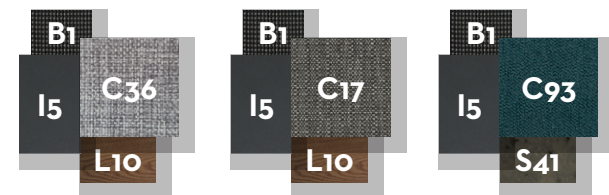

CASILDA COLLECTION

SKU:TAMOTI-701-CASILDA

SOFA DX / CODE: CASIDX

	Width	Depth	Height	H. armrest	H. seat	H. cushion
cm	100	100	64	60	46	37
inch	39.4	39.4	25.2	23.6	18.1	14.6

SOFA SX / CODE: CASISX

	Width	Depth	Height	H. armrest	H. seat	H. cushion
cm	100	100	64	60	46	37
inch	39.4	39.4	25.2	23.6	18.1	14.6

SOFA CX / CODE: CASICX

	Width	Depth	Height	H. seat	H. cushion
cm	95	100	64	46	37
inch	37.4	39.4	25.2	18.1	14.6

SOFA CORNER / CODE: CASIANG

	Width	Depth	Height	H. seat	H. cushion
cm	100	100	64	46	37
inch	39.4	39.4	25.2	18.1	14.6

SUNBED / CODE: CASILET

	Width	Depth	Height	H. cushion
cm	78	202	34	7
inch	30.7	79.5	13.4	2.8

DAYBED / CODE: CASIBED

	Width	Depth	Height	H. armrest	H. seat	H. cushion	Shelf
cm	200	200	200	57	53	30	63x19
inch	78.7	78.7	78.7	22.4	20.9	11.8	24.8x7.5

LAMP L / CODE: CASILAMPL

	Width	Depth	Height
cm	23	20	175
inch	9.1	7.9	68.9

LAMP S / CODE: CASILAMPS

	Width	Depth	Height
cm	63	15	40
inch	24.8	5.9	15.7

LAMP XS / CODE: CASILAMPXS

	Width	Depth	Height
cm	23	20	40
inch	9.1	7.9	15.7