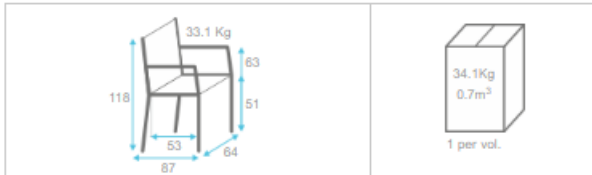

CARTAGENA RELAX

SKU:CMMOAS-402-CDCARTD12

	 FABRIC CONSUMPTION (M)				 LEATHER (M2)
	1 UN	2 UN	4 UN	6 UN	1 UN
SINGLE FABRIC	2.35	4.70	9.40	14.10	4.44

REF: CDCARTD12

WOOD	STOCK	MIN
Beech Wood	✔	0

Dimensions:

Height: 118 cm - 46.5"
 Width: 64 cm - 25.2"
 Depth: 87 cm - 34.3"
 Seat Height: 51 cm - 20.1"
 Arm Height: 63 cm - 24.8"

Material:

Solid beech wood frame and it is available with an upholstered seat and back. This product is offered in other finishes, and in fabric, leather or COM. Contact us for dimensions and finishes customizations.