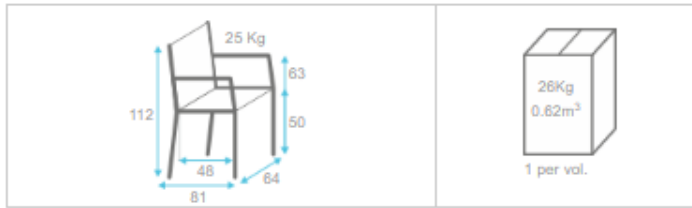

CARTAGENA GAZ LOUNGE CHAIR

SKU:CMMOAS-402-CDCARTAG2

	 FABRIC CONSUMPTION (M)				 LEATHER (M2)
	1 UN	2 UN	4 UN	6 UN	1 UN
SINGLE FABRIC	1.80	3.60	7.20	10.80	3.40

REF: CDCARTAG2

WOOD	STOCK	MIN
Beech Wood		0

Dimensions:

Height: 112 cm - 44.1"
 Width: 64 cm - 25.2"
 Depth: 81 cm - 31.9"
 Seat Height: 50 cm - 19.7"
 Arm Height: 63 cm - 24.8"

Material:

Solid beech wood frame and it is available with an upholstered seat and back. This product is offered in other finishes, and in fabric, leather or COM. Contact us for dimensions and finishes customizations.