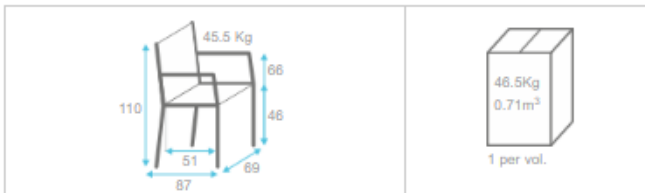

FABRIC CONSUMPTION (M)				LEATHER (M2)
	1 UN	2 UN	4 UN	6 UN	1 UN
SINGLE FABRIC	5.00	10.00	20.00	30.00	9.45

REF: CDCARTDE8

WOOD	STOCK	MIN
Beech Wood	✔	0

Dimensions:

Height: 110 cm - 43.3"
Width: 69 cm - 27.2"
Depth: 87 cm - 34.3"
Seat Height: 46 cm - 18.1"
Arm Height: 66 cm - 26"

Material:

Solid beech wood frame and it is available with an upholstered seat and back. This product is offered in other finishes, and in fabric, leather or COM. Contact us for dimensions and finishes customizations.