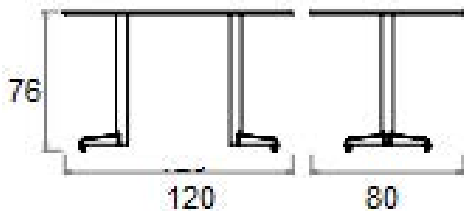

### Dimensions:

Height: 76 cm - 29.9 in

Width: 120 cm - 47.2 in

Depth: 80 cm - 31.5 in

W	D	H		<b>per box</b>	
120	80	76		kg:	24
				m3:	0,30
Kg / Unit		23	3 parts assembly	Pcs:	1