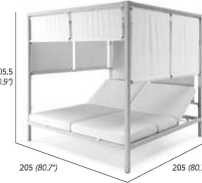

## CABANA COLLECTION

SKU:BLMOOM-701-CABANA

CABANA DAYBED MIT BEISTELLTISCH (GESTELL: TRAFFIC WHITE, BESPANNUNG: ICE GREY, I(SSEN: ICE GREY)

CABANA DAYBED WITH SIDE TABLE (BASE: TRAFFIC WHITE, FABRIC: ICE GREY, CUSHION: ICE GREY)

### SIDE TABLE

WITH MAGAZINE

HOLDER

4.5 kg / 0.14 m<sup>3</sup>  
17380

The CABANA collection impresses with its clear, simple lines and fits perfectly into any home thanks to five selectable, elegant frame colors. The daybed transforms outdoor areas into comfortable, modern spaces, creating an exclusive holiday oasis. It invites you to enjoy the sun and there's always time for a little siesta. The fabric coverings on all sides provide pleasant shade and protect you from prying eyes. In terms of colour, you can choose them to match your cushions, creating a harmonious overall look. A simple side table with integrated magazine storage rounds off this composition at the same time.