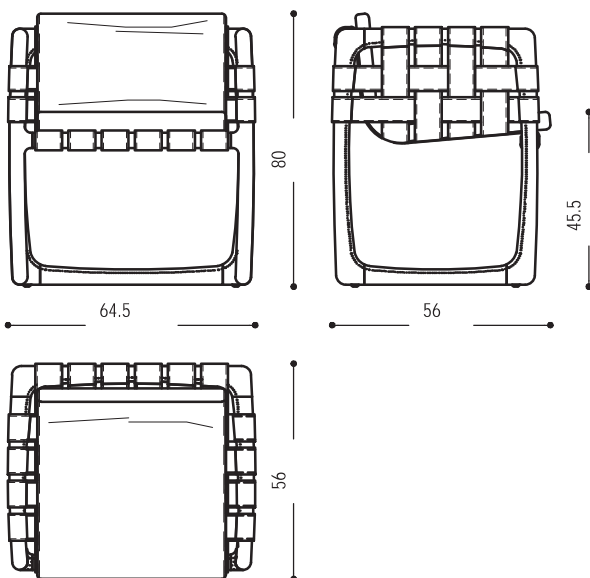

BUNGALOW DINING CHAIR

SKU:RIMO20-401-BUNGALOW DINING CHAIR

Padded chair with structure in solid wood turned, assembled and sanded completely by hand. An original detail are the strips of leather or fabric running both under the seat, on the backrest and on the armrests. When in fabric these strips have a structural support inside.

CODE	SIZE
BUNGALOW CHAIR	W.64,5 x D.56 x H.45,5/80

AVAILABLE FINISHES:

- A1: walnut without knots
- A2: oak without knots
- A3: oak without knots finish: whitened, mystic black, neutro
- D1: fabric: canvas, divina melange 2, hallingdal 65, velvet harald
- D2: fabric: maple
- D4: leather: utah