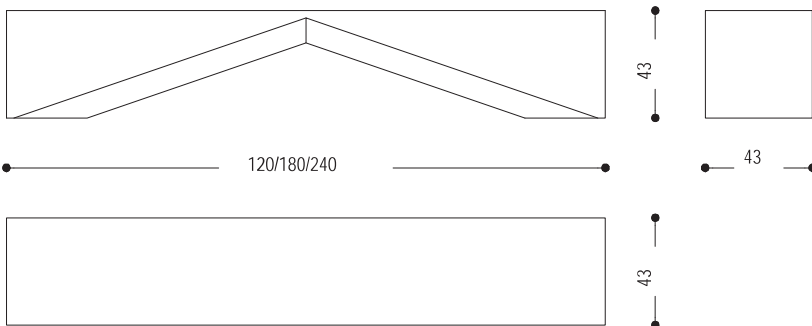

AVAILABLE FINISHES:

- A7: cedar
- A8: sandblasted cedar
- A9: cedar contract finish, vulcano cedar