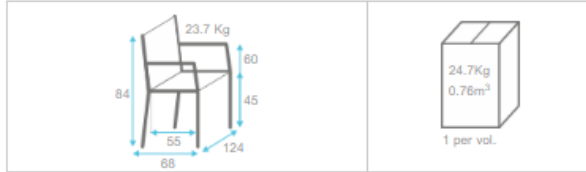

Bolton Sofa

SKU:CMMOAS-402-CDBOLTOL2

	FABRIC CONSUMPTION (M)				LEATHER (M2)
	1 UN	2 UN	4 UN	6 UN	1 UN
SINGLE FABRIC	1.00	2.00	4.00	6.00	1.89

REF: CDBOLTOL2

WOOD	STOCK	MIN
Beech Wood	✓	0
Ash Wood	✗	12
Oak	✗	12
Walnut	✗	12