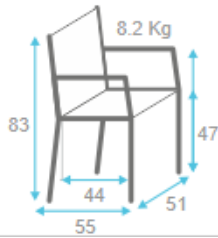

Bolton Chair

SKU:CMMOAS-401-CDBOLTON0

	← 1.4 m → C CONSUMPTION (M)				HER (M2)
	1 UN	2 UN	4 UN	6 UN	1 UN
SINGLE FABRIC	0.60	0.60	1.20	1.80	0.57
SEAT	0.60	0.60	-	-	0.60

REF: CDBOLTON0

WOOD	STOCK	MIN
Beech Wood	✔	0
Ash Wood	✘	48
Oak	✘	48
Walnut	✘	48

Dimensions:

Height: 83 cm - 32.7"
 Width: 51 cm - 20.1"
 Depth: 55 cm - 21.7"
 Seat Height: 47 cm - 18.5"

Material:

Solid beech wood frame and it is available with an upholstered seat. This product is offered in other finishes, and in fabric, leather or COM. Contact us for dimensions and finishes customizations.