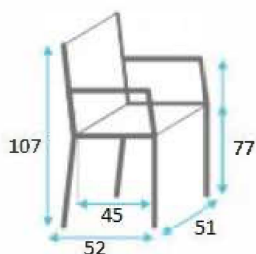

BOLTON BETA SWIVEL BARSTOOL

SKU:CMMOAS-403-CDBOLTONB

	 FABRIC CONSUMPTION (M)				 LEATHER (M2)
	1 UN	2 UN	4 UN	6 UN	1 UN
SINGLE FABRIC	0.60	0.60	1.20	1.80	0.57

Dimensions:

Height: 107cm - 42.1 in
Width: 51cm - 20.1 in
Depth: 52cm - 20.5 in
Seat Height: 77cm - 30.3 in