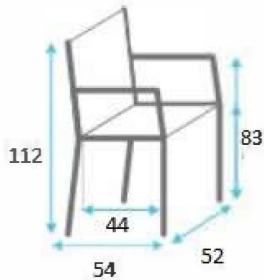

## BELMONTE CHAIR

SKU:CMMOAS-403-CDBOLTOBE

	FABRIC CONSUMPTION (M)				LEATHER (M2)
	1 UN	2 UN	4 UN	6 UN	1 UN
SINGLE FABRIC	0.60	0.60	1.20	1.80	0.57
SEAT	0.60	0.60	-	-	0.60

### Dimensions:

Height: 112cm - 44.1 in  
 Width: 52cm - 20.5 in  
 Depth: 54cm - 21.3 in  
 Seat Height: 83cm - 32.7 in