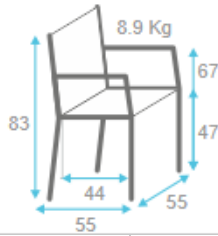

# BOLTON B ARMCHAIRS

SKU:CMMOAS-402- CDBOLTOBR

	← 1.4 m → C CONSUMPTION (M)				HER (M2)
	1 UN	2 UN	4 UN	6 UN	1 UN
SINGLE FABRIC	0.60	0.60	1.20	1.80	0.57
SEAT	0.60	0.60	-	-	0.60

REF: CDBOLTOBR

WOOD	STOCK	MIN
Beech Wood	✓	0
Ash Wood	✗	36
Oak	✗	36
Walnut	✗	36

**Dimensions:**

Height: 83 cm - 32.7"  
 Width: 55 cm - 21.7"  
 Depth: 55 cm - 21.7"  
 Seat Height: 47 cm - 18.5"  
 Arm Height: 67 cm - 26.4"

**Material:**

Solid beech wood frame and it is available with an upholstered seat . This product is offered in other finishes, and in fabric, leather or COM. Contact us for dimensions and finishes customizations.