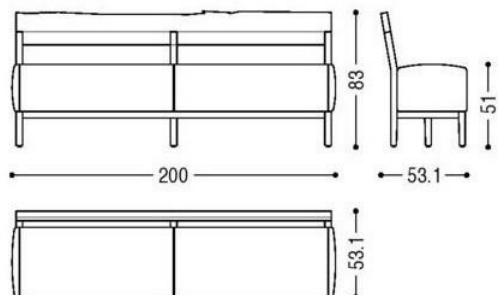

BETTY BENCH

SKU:RIMO20-402-BETTY BENCH

Bench with hardwood structure. Back with natural edge and comfortable padded seat upholstered in leather or fabric with exposed stitching.

Bench Sizes:

78.75"W x 21"D x 32.5"H

98.5"W x 21"D x 32.5"H

118"W x 21"D x 32.5"H

L Shaped Bench:

118"W x 98.5"D x 32.5"H

Finish: Base of oil / natural wax of vegetable origin with pine extracts.

WOOD AND FINISHES

WHITENED OAK
WITH KNOTS WAX

ASH GREY
PIGMENTED OAK
WITH KNOTS