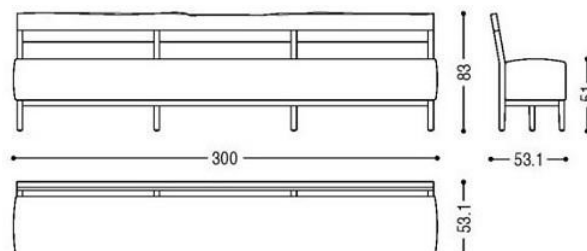

BETTY BENCH

SKU:RIMO20-402-BETTY BENCH

Bench with hardwood structure. Back with natural edge and comfortable padded seat upholstered in leather or fabric with exposed stitching.

Bench Sizes:

78.75"W x 21"D x 32.5"H

98.5"W x 21"D x 32.5"H

118"W x 21"D x 32.5"H

L Shaped Bench:

118"W x 98.5"D x 32.5"H

Finish: Base of oil / natural wax of vegetable origin with pine extracts.

WOOD AND FINISHES

WHITENED OAK
WITH KNOTS WAX

ASH GREY
PIGMENTED OAK
WITH KNOTS