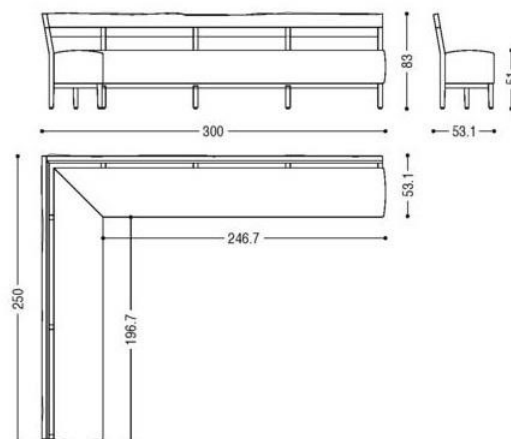

BETTY BENCH

SKU:RIMO20-402-BETTY BENCH

Bench with hardwood structure. Back with natural edge and comfortable padded seat upholstered in leather or fabric with exposed stitching.

Bench Sizes:

78.75"W x 21"D x 32.5"H

98.5"W x 21"D x 32.5"H

118"W x 21"D x 32.5"H

L Shaped Bench:

118"W x 98.5"D x 32.5"H

Finish: Base of oil / natural wax of vegetable origin with pine extracts.

WOOD AND FINISHES

WHITENED OAK
WITH KNOTS WAX

ASH GREY
PIGMENTED OAK
WITH KNOTS