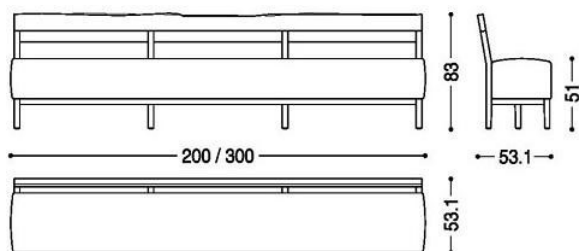

BETTY BENCH

SKU:RIMO20-402-BETTY BENCH

Bench with hardwood structure. Back with natural edge and comfortable padded seat upholstered in leather or fabric with exposed stitching.

Bench Sizes:

78.75"W x 21"D x 32.5"H

98.5"W x 21"D x 32.5"H

118"W x 21"D x 32.5"H

L Shaped Bench:

118"W x 98.5"D x 32.5"H

Finish: Base of oil / natural wax of vegetable origin with pine extracts.

WOOD AND FINISHES

WHITENED OAK
WITH KNOTS WAX

ASH GREY
PIGMENTED OAK
WITH KNOTS