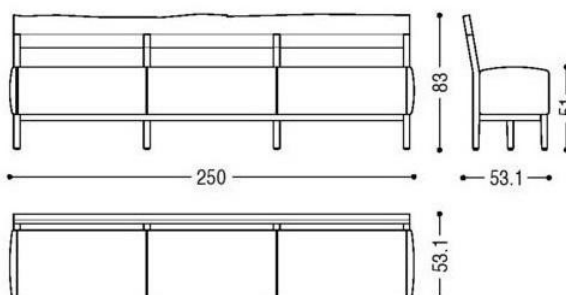

BETTY BENCH

SKU:RIMO20-402-BETTY BENCH

Bench with hardwood structure. Back with natural edge and comfortable padded seat upholstered in leather or fabric with exposed stitching.

Bench Sizes:

78.75"W x 21"D x 32.5"H

98.5"W x 21"D x 32.5"H

118"W x 21"D x 32.5"H

L Shaped Bench:

118"W x 98.5"D x 32.5"H

Finish: Base of oil / natural wax of vegetable origin with pine extracts.

WOOD AND FINISHES

WHITENED OAK
WITH KNOTS WAX

ASH GREY
PIGMENTED OAK
WITH KNOTS