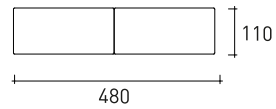

Combination 4

Divano + cuscini
Sofa + cushions

bento DESIGN DESIGN CALVI&BRAMBILLA

Combination 1

Divano
Sofa

PIEDINO
FEET

-  **Bianco**
White
-  **Grigio Seta**
Silk Grey
-  **Grigio**
Grey

Combination 6