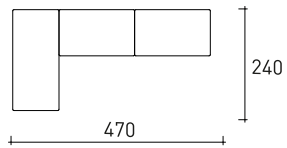

€

Combination 8

Divano + cuscini
Sofa + cushions

-  **Bianco**
White
-  **Grigio Seta**
Silk Grey
-  **Grigio**
Grey

bento DESIGN DESIGN CALVI&BRAMBILLA

Combination 9

Divano
Sofa

PIEDINO
FEET