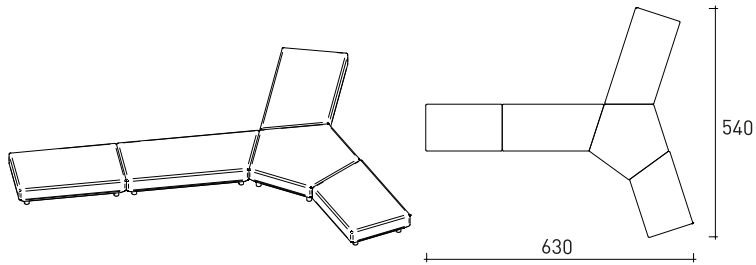

bento DESIGN DESIGN CALVI&BRAMBILLA

Combination 1

Divano
Sofa

PIEDINO
FEET

Combination 2

Divano + cuscini
Sofa + cushions