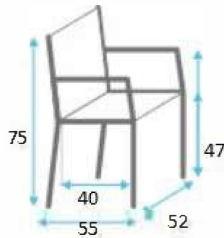

BELMONTE CHAIR

SKU:CMMOAS-401-CDBELMON

	← 1.4 m → FABRIC CONSUMPTION (M)				LEATHER (M2)
	1 UN	2 UN	4 UN	6 UN	1 UN
SINGLE FABRIC	0.55	0.85	1.70	2.55	0.80
BACK	0.30	0.30	-	-	0.35
FRONT BACK	0.20	0.20	-	-	0.20
REAR BACK	0.20	0.20	-	-	0.20
SEAT	0.55	0.55	-	-	0.55

Dimensions:

Height: 75cm - 29.5 in
 Width: 52cm - 20.5 in
 Depth: 55cm - 21.7 in
 Seat Height: 47cm - 18.5 in

Material:

Solid beech wood frame and it is available with an upholstered seat and optional back. This product is offered in other finishes, and in fabric, leather or COM.