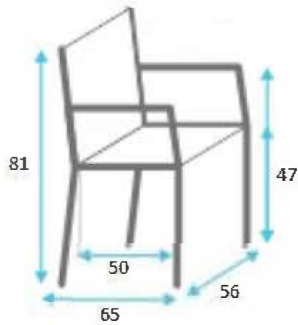

BEATRICE CHAIR

SKU:CMMOAS-401- CDBEATRIC

	 FABRIC CONSUMPTION (M)				 LEATHER (M2)
	1 UN	2 UN	4 UN	6 UN	1 UN
SINGLE FABRIC	2.10	4.20	8.40	12.60	3.97

Dimensions:

Height: 81cm - 31.9 in
 Width: 56cm - 22.0 in
 Depth: 65cm - 25.6 in
 Seat Height: 47cm - 18.5 in